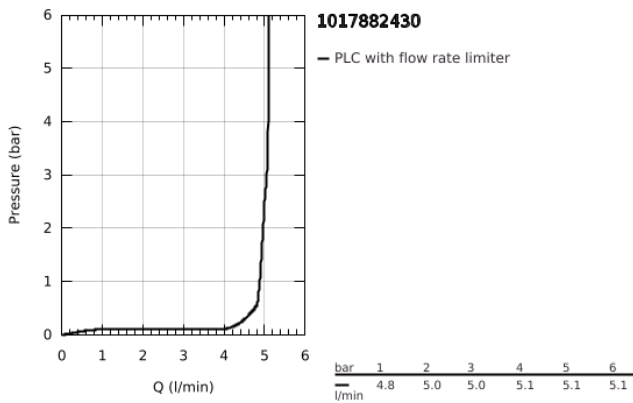

## 10 178 824 30 GROHE CUBE0 TWO-HOLE BASIN MIXER M-SIZE

### PRODUCT DESCRIPTION

- Colour: matte black
- wall mounted
- metal lever
- for use with rough-in set 23 200 003, 23 200 000
- without concealed body
- metal escutcheon
- GROHE EcoJoy - less water, perfect flow
- maximum flow rate (at 3 bar): 5 l/min
- GROHE AquaGuide adjustable mousseur
- center distance 110 mm
- projection 183 mm