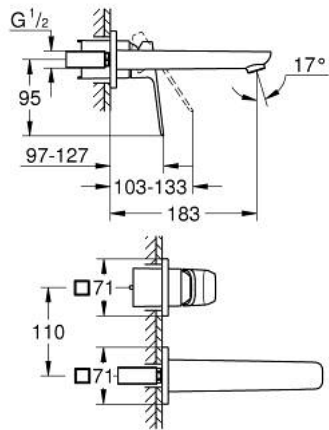

## 10 178 824 30 GROHE CUBE0 TWO-HOLE BASIN MIXER M-SIZE

### PRODUCT DESCRIPTION

- Colour: matte black
- wall mounted
- metal lever
- for use with rough-in set 23 200 003, 23 200 000
- without concealed body
- metal escutcheon
- GROHE EcoJoy - less water, perfect flow
- maximum flow rate (at 3 bar): 5 l/min
- GROHE AquaGuide adjustable mousseur
- center distance 110 mm
- projection 183 mm

## 10 178 824 30 GROHE CUBEO TWO-HOLE BASIN MIXER M-SIZE

### SPARE PARTS

- 1: lever (Spare part-nr. 1060212430)
- 2: Flow straightener (Spare part-nr. 468372430)
- 3: Extension (Spare part-nr. 46627000)\*

\* Optional accessories