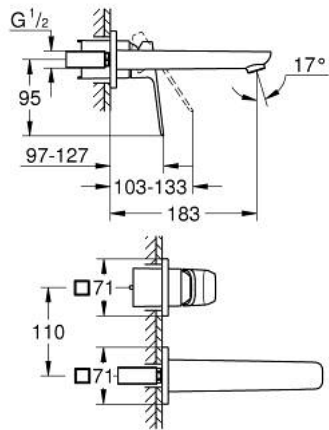

10 178 824 30 GROHE CUBE0 TWO-HOLE BASIN MIXER M-SIZE

PRODUCT DESCRIPTION

- Tyc: matte black
- wall mounted
- metal lever
- for use with rough-in set 23 200 003, 23 200 000
- without concealed body
- metal escutcheon
- GROHE EcoJoy - Less water, perfect flow
- maximum flow rate (at 3 bar): 5 l/min
- GROHE AquaGuide adjustable mousseur
- center distance 110 mm
- projection 183 mm

10 178 824 30 GROHE CUBEO TWO-HOLE BASIN MIXER M-SIZE

SPARE PARTS

- 1: lever (Spare part-nr. 1060212430)
- 2: Flow straightener (Spare part-nr. 468372430)
- 3: Extension (Spare part-nr. 46627000)*

* Optional accessories