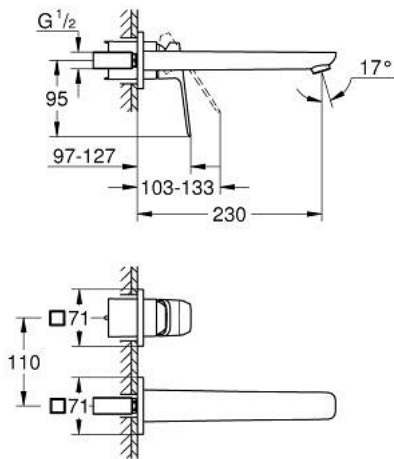

10 178 900 00 **GROHE CUBE0 2-HOLE BASIN MIXER**  
**L-SIZE**

**PRODUCT DESCRIPTION**

- Colour: chrome
- wall mounted
- metal lever
- without concealed body
- for use with rough-in set 23 200 003, 23 200 000
- metal escutcheon
- GROHE LongLife finish
- GROHE EcoJoy - less water, perfect flow
- maximum flow rate (at 3 bar): 5 l/min
- GROHE AquaGuide adjustable mousseur
- center distance 110 mm
- projection 230 mm

10 178 900 00 **GROHE CUBE0 2-HOLE BASIN MIXER**  
**L-SIZE**

**SPARE PARTS**

- 1: lever (Spare part-nr. 1060210000)
- 2: Flow straightener (Spare part-nr. 46837000)
- 3: Extension (Spare part-nr. 46627000)\*