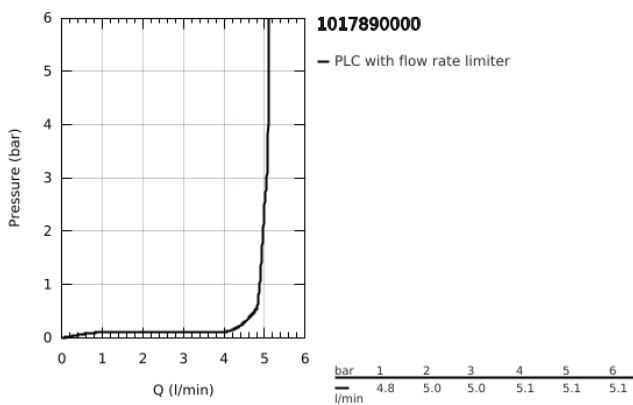

10 178 900 00 **GROHE CUBE0 2-HOLE BASIN MIXER**  
**L-SIZE**

**PRODUCT DESCRIPTION**

- Colour: chrome
- wall mounted
- metal lever
- without concealed body
- for use with rough-in set 23 200 003, 23 200 000
- metal escutcheon
- GROHE LongLife finish
- GROHE EcoJoy - less water, perfect flow
- maximum flow rate (at 3 bar): 5 l/min
- GROHE AquaGuide adjustable mousseur
- center distance 110 mm
- projection 230 mm

10 178 900 00 **GROHE CUBE0 2-HOLE BASIN MIXER**  
**L-SIZE**

**SPARE PARTS**

- 1: lever (Spare part-nr. 1060210000)
- 2: Flow straightener (Spare part-nr. 46837000)
- 3: Extension (Spare part-nr. 46627000)\*