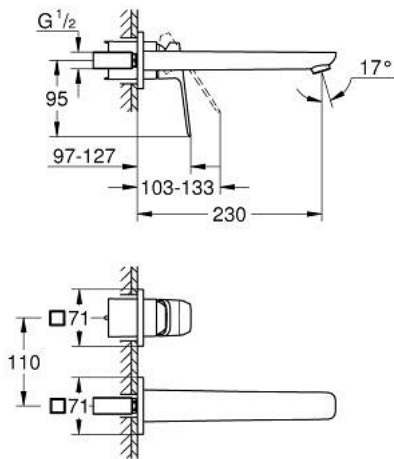

10 178 900 00 **GROHE CUBE0 2-HOLE BASIN MIXER**  
**L-SIZE**

**PRODUCT DESCRIPTION**

- Tyc: Chrome
- wall mounted
- metal lever
- without concealed body
- for use with rough-in set 23 200 003, 23 200 000
- metal escutcheon
- GROHE LongLife finish
- GROHE EcoJoy - Less water, perfect flow
- maximum flow rate (at 3 bar): 5 l/min
- GROHE AquaGuide adjustable mousseur
- center distance 110 mm
- projection 230 mm

10 178 900 00 **GROHE CUBE0 2-HOLE BASIN MIXER**  
**L-SIZE**

**SPARE PARTS**

- 1: lever (Spare part-nr. 1060210000)
- 2: Flow straightener (Spare part-nr. 46837000)
- 3: Extension (Spare part-nr. 46627000)\*