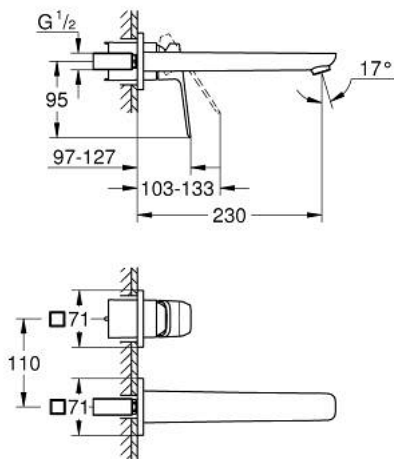

10 178 924 30 **GROHE CUBE0 2-HOLE BASIN MIXER**
L-SIZE

PRODUCT DESCRIPTION

- Colour: matte black
- wall mounted
- metal lever
- without concealed body
- for use with rough-in set 23 200 003, 23 200 000
- metal escutcheon
- GROHE EcoJoy - less water, perfect flow
- maximum flow rate (at 3 bar): 5 l/min
- GROHE AquaGuide adjustable mousseur
- center distance 110 mm
- projection 230 mm

10 178 924 30 **GROHE CUBE0 2-HOLE BASIN MIXER**
L-SIZE

SPARE PARTS

- 1: lever (Spare part-nr. 1060212430)
- 2: Flow straightener (Spare part-nr. 468372430)
- 3: Extension (Spare part-nr. 46627000)*

* Optional accessories