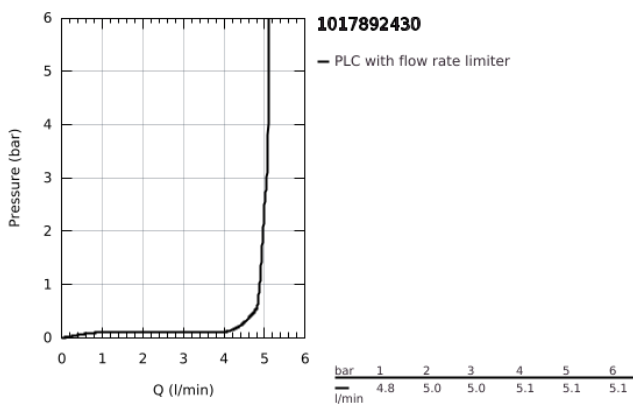

10 178 924 30 **GROHE CUBE0 2-HOLE BASIN MIXER**
L-SIZE

PRODUCT DESCRIPTION

- Colour: matte black
- wall mounted
- metal lever
- without concealed body
- for use with rough-in set 23 200 003, 23 200 000
- metal escutcheon
- GROHE EcoJoy - less water, perfect flow
- maximum flow rate (at 3 bar): 5 l/min
- GROHE AquaGuide adjustable mousseur
- center distance 110 mm
- projection 230 mm

10 178 924 30 **GROHE CUBE0 2-HOLE BASIN MIXER**
L-SIZE

SPARE PARTS

- 1: lever (Spare part-nr. 1060212430)
- 2: Flow straightener (Spare part-nr. 468372430)
- 3: Extension (Spare part-nr. 46627000)*

* Optional accessories