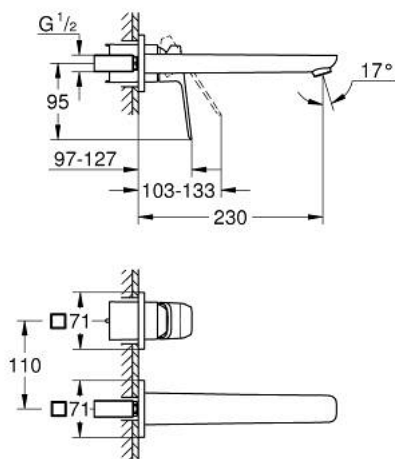

10 178 924 30 GROHE CUBE0 2-HOLE BASIN MIXER L-SIZE

PRODUCT DESCRIPTION

- Tyc: matte black
- wall mounted
- metal lever
- without concealed body
- for use with rough-in set 23 200 003, 23 200 000
- metal escutcheon
- GROHE EcoJoy - Less water, perfect flow
- maximum flow rate (at 3 bar): 5 l/min
- GROHE AquaGuide adjustable mousseur
- center distance 110 mm
- projection 230 mm

10 178 924 30 **GROHE CUBE0 2-HOLE BASIN MIXER**
L-SIZE

SPARE PARTS

- 1: lever (Spare part-nr. 1060212430)
- 2: Flow straightener (Spare part-nr. 468372430)
- 3: Extension (Spare part-nr. 46627000)*

* Optional accessories