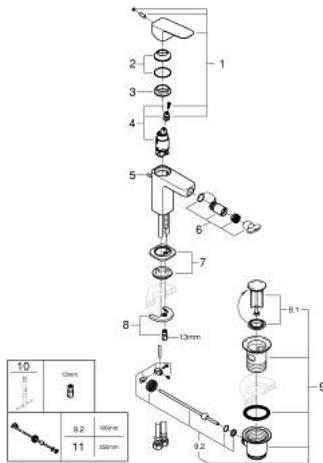

10 181 000 00 **GROHE CUBE0 SINGLE-LEVER BIDET MIXER 1/2" S-SIZE**

PRODUCT DESCRIPTION

- Colour: chrome
- single hole installation
- metal lever
- GROHE SilkMove 28 mm ceramic cartridge
- adjustable flow rate limiter
- with temperature limiter
- GROHE EcoJoy - less water, perfect flow
- maximum flow rate (at 3 bar): 5 l/min
- with ball joint
- pop-up waste set 1 1/4"
- flexible connection hoses

10 181 000 00 GROHE CUBEO SINGLE-LEVER BIDET MIXER 1/2" S-SIZE

SPARE PARTS

- 1: Cubeo Lever (Spare part-nr. 1060130000)
- 2: Cap (Spare part-nr. 46581000)
- 3: retaining ring (Spare part-nr. 07419000)
- 4: Cartridge (Spare part-nr. 46580000)
- 5: Lift rod (Spare part-nr. 65936PDD)
- 6: Ball-joint aerator (Spare part-nr. 48552000)
- 7: Cubeo Rosette (Spare part-nr. 1060150000)
- 8: Shank mounting kit (Spare part-nr. 46249000)
- 9: Waste set 1 1/4" (Spare part-nr. 28910000)
- 9.1: Plug (Spare part-nr. 07182000)
- 9.2: Eccentric rod (Spare part-nr. 07052000)
- 10: Mounting wrench (Spare part-nr. 19017000)*
- 11: Eccentric rod (Spare part-nr. 07341000)*