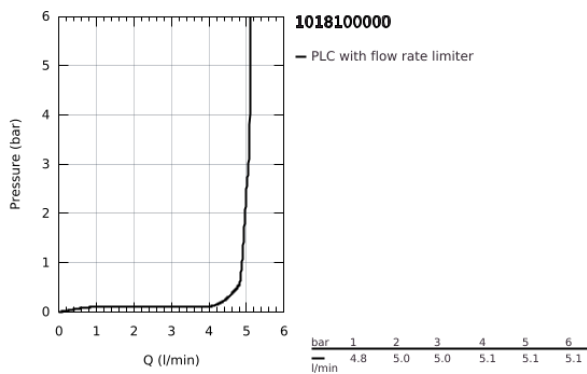

10 181 000 00 **GROHE CUBE0 SINGLE-LEVER BIDET MIXER 1/2" S-SIZE**

PRODUCT DESCRIPTION

- Colour: chrome
- single hole installation
- metal lever
- GROHE SilkMove 28 mm ceramic cartridge
- adjustable flow rate limiter
- with temperature limiter
- GROHE EcoJoy - less water, perfect flow
- maximum flow rate (at 3 bar): 5 l/min
- with ball joint
- pop-up waste set 1 1/4"
- flexible connection hoses

10 181 000 00 GROHE CUBEO SINGLE-LEVER BIDET MIXER 1/2" S-SIZE

SPARE PARTS

- 1: Cubeo Lever (Spare part-nr. 1060130000)
- 2: Cap (Spare part-nr. 46581000)
- 3: retaining ring (Spare part-nr. 07419000)
- 4: Cartridge (Spare part-nr. 46580000)
- 5: Lift rod (Spare part-nr. 65936PDD)
- 6: Ball-joint aerator (Spare part-nr. 48552000)
- 7: Cubeo Rosette (Spare part-nr. 1060150000)
- 8: Shank mounting kit (Spare part-nr. 46249000)
- 9: Waste set 1 1/4" (Spare part-nr. 28910000)
- 9.1: Plug (Spare part-nr. 07182000)
- 9.2: Eccentric rod (Spare part-nr. 07052000)
- 10: Mounting wrench (Spare part-nr. 19017000)*
- 11: Eccentric rod (Spare part-nr. 07341000)*