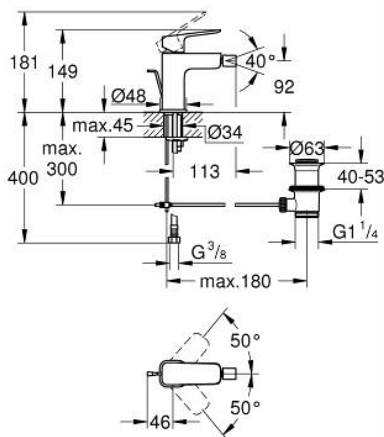

10 181 000 00 **GROHE CUBE0 SINGLE-LEVER BIDET MIXER 1/2" S-SIZE**

PRODUCT DESCRIPTION

- Colour: chrome
- single hole installation
- metal lever
- GROHE SilkMove 28 mm ceramic cartridge
- adjustable flow rate limiter
- with temperature limiter
- GROHE EcoJoy - less water, perfect flow
- maximum flow rate (at 3 bar): 5 l/min
- with ball joint
- pop-up waste set 1 1/4"
- flexible connection hoses

10 181 000 00 GROHE CUBEO SINGLE-LEVER BIDET MIXER 1/2" S-SIZE

SPARE PARTS

- 1: Cubeo Lever (Spare part-nr. 1060130000)
- 2: Cap (Spare part-nr. 46581000)
- 3: retaining ring (Spare part-nr. 07419000)
- 4: Cartridge (Spare part-nr. 46580000)
- 5: Lift rod (Spare part-nr. 65936PDD)
- 6: Ball-joint aerator (Spare part-nr. 48552000)
- 7: Cubeo Rosette (Spare part-nr. 1060150000)
- 8: Shank mounting kit (Spare part-nr. 46249000)
- 9: Waste set 1 1/4" (Spare part-nr. 28910000)
- 9.1: Plug (Spare part-nr. 07182000)
- 9.2: Eccentric rod (Spare part-nr. 07052000)
- 10: Mounting wrench (Spare part-nr. 19017000)*
- 11: Eccentric rod (Spare part-nr. 07341000)*