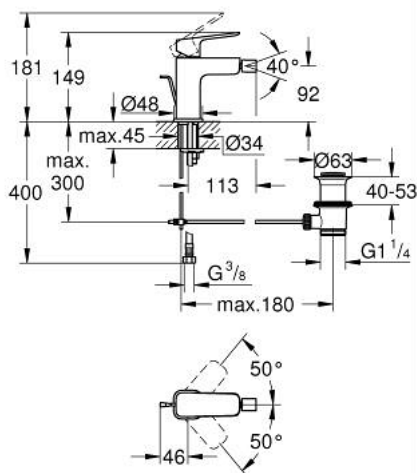

## 10 181 000 00 GROHE CUBE0 SINGLE-LEVER BIDET MIXER 1/2" S-SIZE

### PRODUCT DESCRIPTION

- Tyc: Chrome
- single hole installation
- metal lever
- GROHE SilkMove 28 mm ceramic cartridge
- adjustable flow rate limiter
- with temperature limiter
- GROHE EcoJoy - Less water, perfect flow
- maximum flow rate (at 3 bar): 5 l/min
- with ball joint
- pop-up waste set 1 1/4"
- flexible connection hoses

## 10 181 000 00 GROHE CUBEO SINGLE-LEVER BIDET MIXER 1/2" S-SIZE

### SPARE PARTS

- 1: Cubeo Lever (Spare part-nr. 1060130000)
- 2: Cap (Spare part-nr. 46581000)
- 3: Fitting ring (Spare part-nr. 07419000)
- 4: Cartridge (Spare part-nr. 46580000)
- 5: Lift rod (Spare part-nr. 65936PDD)
- 6: Ball-joint aerator (Spare part-nr. 48552000)
- 7: Cubeo Rosette (Spare part-nr. 1060150000)
- 8: Shank mounting kit (Spare part-nr. 46249000)
- 9: Waste set 1 1/4" (Spare part-nr. 28910000)
- 9.1: Plug (Spare part-nr. 07182000)
- 9.2: Eccentric rod (Spare part-nr. 07052000)
- 10: Mounting wrench (Spare part-nr. 19017000)\*
- 11: Eccentric rod (Spare part-nr. 07341000)\*