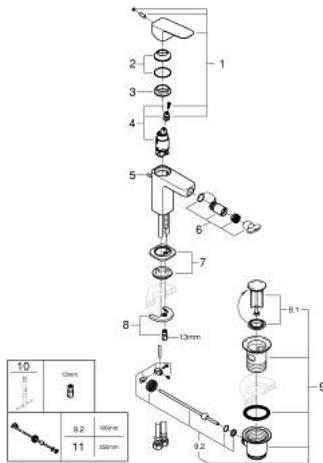

## 10 181 000 00 GROHE CUBE0 SINGLE-LEVER BIDET MIXER 1/2" S-SIZE

### PRODUCT DESCRIPTION

- Tyc: Chrome
- single hole installation
- metal lever
- GROHE SilkMove 28 mm ceramic cartridge
- adjustable flow rate limiter
- with temperature limiter
- GROHE EcoJoy - Less water, perfect flow
- maximum flow rate (at 3 bar): 5 l/min
- with ball joint
- pop-up waste set 1 1/4"
- flexible connection hoses

## 10 181 000 00 GROHE CUBEO SINGLE-LEVER BIDET MIXER 1/2" S-SIZE

### SPARE PARTS

- 1: Cubeo Lever (Spare part-nr. 1060130000)
- 2: Cap (Spare part-nr. 46581000)
- 3: Fitting ring (Spare part-nr. 07419000)
- 4: Cartridge (Spare part-nr. 46580000)
- 5: Lift rod (Spare part-nr. 65936PDD)
- 6: Ball-joint aerator (Spare part-nr. 48552000)
- 7: Cubeo Rosette (Spare part-nr. 1060150000)
- 8: Shank mounting kit (Spare part-nr. 46249000)
- 9: Waste set 1 1/4" (Spare part-nr. 28910000)
- 9.1: Plug (Spare part-nr. 07182000)
- 9.2: Eccentric rod (Spare part-nr. 07052000)
- 10: Mounting wrench (Spare part-nr. 19017000)\*
- 11: Eccentric rod (Spare part-nr. 07341000)\*