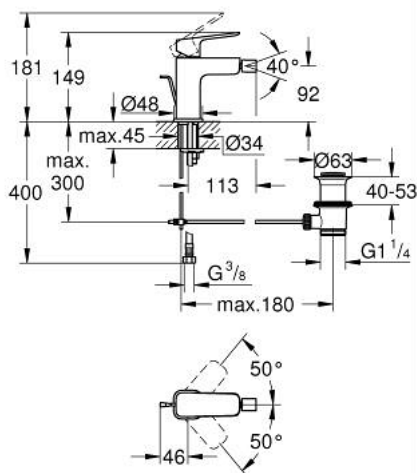

10 181 000 00 **GROHE CUBE0 SINGLE-LEVER BIDET MIXER 1/2" S-SIZE**

**PRODUCT DESCRIPTION**

- Tyc: Chrome
- single hole installation
- metal lever
- GROHE SilkMove 28 mm ceramic cartridge
- adjustable flow rate limiter
- with temperature limiter
- AquaCalibrator
- maximum flow rate (at 3 bar): 5 l/min
- with ball joint
- pop-up waste set 1 1/4"
- flexible connection hoses

## 10 181 000 00 GROHE CUBEO SINGLE-LEVER BIDET MIXER 1/2" S-SIZE

### SPARE PARTS

- 1: Cubeo Lever (Spare part-nr. 1060130000)
- 2: Cap (Spare part-nr. 46581000)
- 3: Fitting ring (Spare part-nr. 07419000)
- 4: Cartridge (Spare part-nr. 46580000)
- 5: Lift rod (Spare part-nr. 65936PDD)
- 6: Ball-joint aerator (Spare part-nr. 48552000)
- 7: Cubeo Rosette (Spare part-nr. 1060150000)
- 8: Shank mounting kit (Spare part-nr. 46249000)
- 9: Waste set 1 1/4" (Spare part-nr. 28910000)
- 9.1: Plug (Spare part-nr. 07182000)
- 9.2: Eccentric rod (Spare part-nr. 07052000)
- 10: Mounting wrench (Spare part-nr. 19017000)\*
- 11: Eccentric rod (Spare part-nr. 07341000)\*