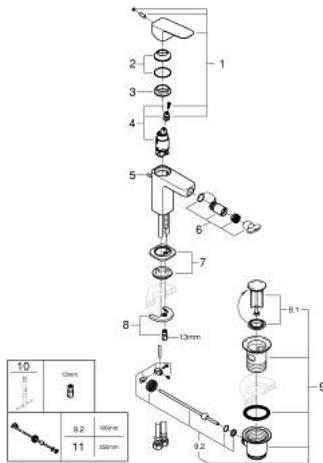

10 181 000 00 **GROHE CUBE0 SINGLE-LEVER BIDET MIXER 1/2" S-SIZE**

**PRODUCT DESCRIPTION**

- Tyc: Chrome
- single hole installation
- metal lever
- GROHE SilkMove 28 mm ceramic cartridge
- adjustable flow rate limiter
- with temperature limiter
- AquaCalibrator
- maximum flow rate (at 3 bar): 5 l/min
- with ball joint
- pop-up waste set 1 1/4"
- flexible connection hoses

## 10 181 000 00 GROHE CUBEO SINGLE-LEVER BIDET MIXER 1/2" S-SIZE

### SPARE PARTS

- 1: Cubeo Lever (Spare part-nr. 1060130000)
- 2: Cap (Spare part-nr. 46581000)
- 3: Fitting ring (Spare part-nr. 07419000)
- 4: Cartridge (Spare part-nr. 46580000)
- 5: Lift rod (Spare part-nr. 65936PDD)
- 6: Ball-joint aerator (Spare part-nr. 48552000)
- 7: Cubeo Rosette (Spare part-nr. 1060150000)
- 8: Shank mounting kit (Spare part-nr. 46249000)
- 9: Waste set 1 1/4" (Spare part-nr. 28910000)
- 9.1: Plug (Spare part-nr. 07182000)
- 9.2: Eccentric rod (Spare part-nr. 07052000)
- 10: Mounting wrench (Spare part-nr. 19017000)\*
- 11: Eccentric rod (Spare part-nr. 07341000)\*