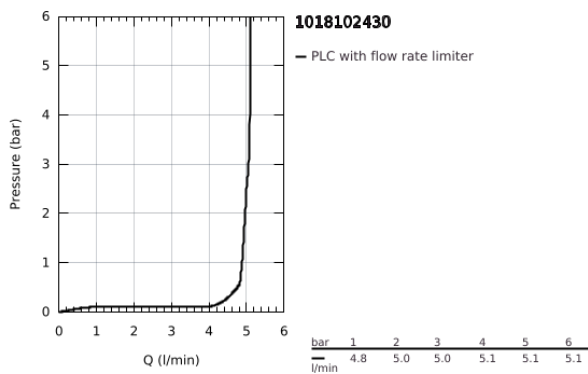

10 181 024 30 **GROHE CUBE0 SINGLE-LEVER BIDET MIXER 1/2" S-SIZE**

PRODUCT DESCRIPTION

- Colour: matte black
- single hole installation
- metal lever
- GROHE SilkMove 28 mm ceramic cartridge
- adjustable flow rate limiter
- with temperature limiter
- GROHE EcoJoy - less water, perfect flow
- maximum flow rate (at 3 bar): 5 l/min
- with ball joint
- pop-up waste set 1 1/4"
- flexible connection hoses

10 181 024 30 GROHE CUBEO SINGLE-LEVER BIDET MIXER 1/2" S-SIZE

SPARE PARTS

- 1: Cubeo Lever (Spare part-nr. 1060132430)
- 2: Cap (Spare part-nr. 465812430)
- 3: retaining ring (Spare part-nr. 07419000)
- 4: Cartridge (Spare part-nr. 46580000)
- 5: lift rod (Spare part-nr. 659362430)
- 6: Ball-joint aerator (Spare part-nr. 485522430)
- 7: Cubeo Rosette (Spare part-nr. 1060152430)
- 8: Shank mounting kit (Spare part-nr. 46249000)
- 9: Waste set 1 1/4" (Spare part-nr. 289102430)
- 9.1: Plug (Spare part-nr. 071822430)
- 9.2: Eccentric rod (Spare part-nr. 07052000)
- 10: Mounting wrench (Spare part-nr. 19017000)*
- 11: Eccentric rod (Spare part-nr. 07341000)*