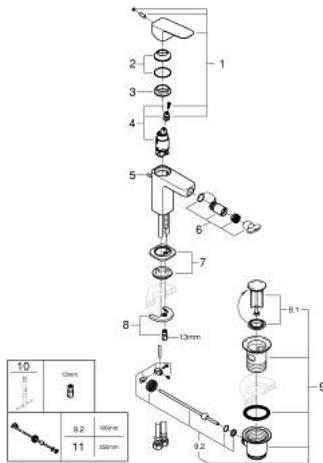

10 181 024 30 **GROHE CUBE0 SINGLE-LEVER BIDET MIXER 1/2" S-SIZE**

PRODUCT DESCRIPTION

- Colour: matte black
- single hole installation
- metal lever
- GROHE SilkMove 28 mm ceramic cartridge
- adjustable flow rate limiter
- with temperature limiter
- GROHE EcoJoy - less water, perfect flow
- maximum flow rate (at 3 bar): 5 l/min
- with ball joint
- pop-up waste set 1 1/4"
- flexible connection hoses

10 181 024 30 GROHE CUBEO SINGLE-LEVER BIDET MIXER 1/2" S-SIZE

SPARE PARTS

- 1: Cubeo Lever (Spare part-nr. 1060132430)
- 2: Cap (Spare part-nr. 465812430)
- 3: retaining ring (Spare part-nr. 07419000)
- 4: Cartridge (Spare part-nr. 46580000)
- 5: lift rod (Spare part-nr. 659362430)
- 6: Ball-joint aerator (Spare part-nr. 485522430)
- 7: Cubeo Rosette (Spare part-nr. 1060152430)
- 8: Shank mounting kit (Spare part-nr. 46249000)
- 9: Waste set 1 1/4" (Spare part-nr. 289102430)
- 9.1: Plug (Spare part-nr. 071822430)
- 9.2: Eccentric rod (Spare part-nr. 07052000)
- 10: Mounting wrench (Spare part-nr. 19017000)*
- 11: Eccentric rod (Spare part-nr. 07341000)*