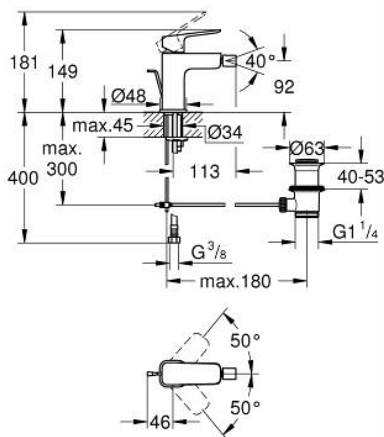

10 181 024 30 **GROHE CUBE0 SINGLE-LEVER BIDET MIXER 1/2" S-SIZE**

PRODUCT DESCRIPTION

- Colour: matte black
- single hole installation
- metal lever
- GROHE SilkMove 28 mm ceramic cartridge
- adjustable flow rate limiter
- with temperature limiter
- GROHE EcoJoy - less water, perfect flow
- maximum flow rate (at 3 bar): 5 l/min
- with ball joint
- pop-up waste set 1 1/4"
- flexible connection hoses

10 181 024 30 GROHE CUBEO SINGLE-LEVER BIDET MIXER 1/2" S-SIZE

SPARE PARTS

- 1: Cubeo Lever (Spare part-nr. 1060132430)
- 2: Cap (Spare part-nr. 465812430)
- 3: retaining ring (Spare part-nr. 07419000)
- 4: Cartridge (Spare part-nr. 46580000)
- 5: lift rod (Spare part-nr. 659362430)
- 6: Ball-joint aerator (Spare part-nr. 485522430)
- 7: Cubeo Rosette (Spare part-nr. 1060152430)
- 8: Shank mounting kit (Spare part-nr. 46249000)
- 9: Waste set 1 1/4" (Spare part-nr. 289102430)
- 9.1: Plug (Spare part-nr. 071822430)
- 9.2: Eccentric rod (Spare part-nr. 07052000)
- 10: Mounting wrench (Spare part-nr. 19017000)*
- 11: Eccentric rod (Spare part-nr. 07341000)*