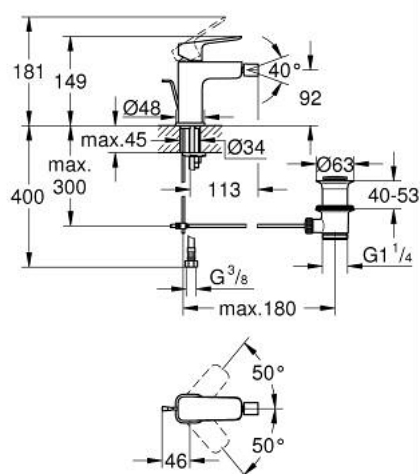

## 10 181 024 30 GROHE CUBE0 SINGLE-LEVER BIDET MIXER 1/2" S-SIZE

### PRODUCT DESCRIPTION

- Tyc: matte black
- single hole installation
- metal lever
- GROHE SilkMove 28 mm ceramic cartridge
- adjustable flow rate limiter
- with temperature limiter
- AquaCalibrator
- maximum flow rate (at 3 bar): 5 l/min
- with ball joint
- pop-up waste set 1 1/4"
- flexible connection hoses

## 10 181 024 30 GROHE CUBEO SINGLE-LEVER BIDET MIXER 1/2" S-SIZE

### SPARE PARTS

- 1: Cubeo Lever (Spare part-nr. 1060132430)
- 2: Cap (Spare part-nr. 465812430)
- 3: Fitting ring (Spare part-nr. 07419000)
- 4: Cartridge (Spare part-nr. 46580000)
- 5: lift rod (Spare part-nr. 659362430)
- 6: Ball-joint aerator (Spare part-nr. 485522430)
- 7: Cubeo Rosette (Spare part-nr. 1060152430)
- 8: Shank mounting kit (Spare part-nr. 46249000)
- 9: Waste set 1 1/4" (Spare part-nr. 289102430)
- 9.1: Plug (Spare part-nr. 071822430)
- 9.2: Eccentric rod (Spare part-nr. 07052000)
- 10: Mounting wrench (Spare part-nr. 19017000)\*
- 11: Eccentric rod (Spare part-nr. 07341000)\*