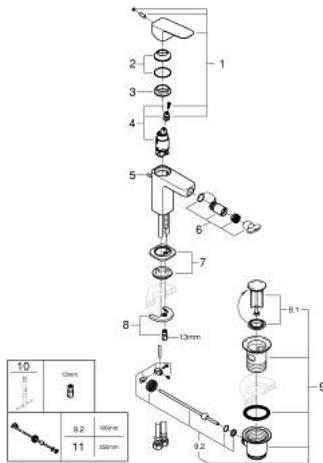

## 10 181 024 30 GROHE CUBE0 SINGLE-LEVER BIDET MIXER 1/2" S-SIZE

### PRODUCT DESCRIPTION

- Tyc: matte black
- single hole installation
- metal lever
- GROHE SilkMove 28 mm ceramic cartridge
- adjustable flow rate limiter
- with temperature limiter
- AquaCalibrator
- maximum flow rate (at 3 bar): 5 l/min
- with ball joint
- pop-up waste set 1 1/4"
- flexible connection hoses

## 10 181 024 30 GROHE CUBEO SINGLE-LEVER BIDET MIXER 1/2" S-SIZE

### SPARE PARTS

- 1: Cubeo Lever (Spare part-nr. 1060132430)
- 2: Cap (Spare part-nr. 465812430)
- 3: Fitting ring (Spare part-nr. 07419000)
- 4: Cartridge (Spare part-nr. 46580000)
- 5: lift rod (Spare part-nr. 659362430)
- 6: Ball-joint aerator (Spare part-nr. 485522430)
- 7: Cubeo Rosette (Spare part-nr. 1060152430)
- 8: Shank mounting kit (Spare part-nr. 46249000)
- 9: Waste set 1 1/4" (Spare part-nr. 289102430)
- 9.1: Plug (Spare part-nr. 071822430)
- 9.2: Eccentric rod (Spare part-nr. 07052000)
- 10: Mounting wrench (Spare part-nr. 19017000)\*
- 11: Eccentric rod (Spare part-nr. 07341000)\*