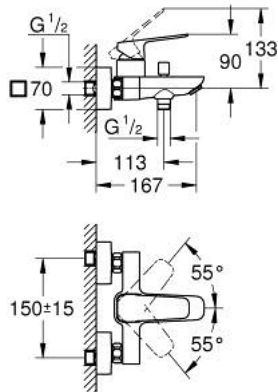

10 181 300 00 **GROHE CUBE0 SINGLE-LEVER BATH MIXER 1/2"**

**PRODUCT DESCRIPTION**

- Colour: chrome
- wall mounted
- metal lever
- GROHE SilkMove 35 mm ceramic cartridge
- adjustable flow rate limiter
- with temperature limiter
- GROHE LongLife finish
- automatic diverter: bath/shower
- shower bottom outlet 1/2" with integrated non return valve
- spout with mousseur
- S-unions
- wall escutcheon
- protected against backflow

## 10 181 300 00 GROHE CUBEO SINGLE-LEVER BATH MIXER 1/2"

### SPARE PARTS

- 1: lever (Spare part-nr. 1060210000)
  - 2: cap (Spare part-nr. 1060220000)
  - 3: Cartridge (Spare part-nr. 46374000)
  - 4: Diverter knob (Spare part-nr. 64309000)
  - 5: Mousseur (Spare part-nr. 13952000)
  - 6: Diverter (Spare part-nr. 65655000)
  - 7: Non-return valve (Spare part-nr. 08565000)
  - 8: s-union (Spare part-nr. 1060230000)
  - 8.1: Escutcheon (Spare part-nr. 106024000M)
  - 9: Extension 3/4", 20 mm (Spare part-nr. 0713000M)\*
  - 10: Socket spanner (Spare part-nr. 19332000)\*
  - 11: Special spanner (Spare part-nr. 19377000)\*
- \* Optional accessories