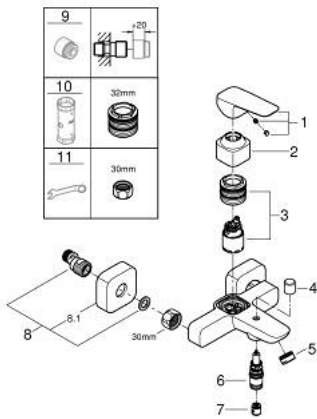

10 181 300 00 **GROHE CUBE0 SINGLE-LEVER BATH MIXER 1/2"**

**PRODUCT DESCRIPTION**

- Colour: chrome
- wall mounted
- metal lever
- GROHE SilkMove 35 mm ceramic cartridge
- adjustable flow rate limiter
- with temperature limiter
- GROHE LongLife finish
- automatic diverter: bath/shower
- shower bottom outlet 1/2" with integrated non return valve
- spout with mousseur
- S-unions
- wall escutcheon
- protected against backflow

## 10 181 300 00 GROHE CUBEO SINGLE-LEVER BATH MIXER 1/2"

### SPARE PARTS

- 1: lever (Spare part-nr. 1060210000)
  - 2: cap (Spare part-nr. 1060220000)
  - 3: Cartridge (Spare part-nr. 46374000)
  - 4: Diverter knob (Spare part-nr. 64309000)
  - 5: Mousseur (Spare part-nr. 13952000)
  - 6: Diverter (Spare part-nr. 65655000)
  - 7: Non-return valve (Spare part-nr. 08565000)
  - 8: s-union (Spare part-nr. 1060230000)
  - 8.1: Escutcheon (Spare part-nr. 106024000M)
  - 9: Extension 3/4", 20 mm (Spare part-nr. 0713000M)\*
  - 10: Socket spanner (Spare part-nr. 19332000)\*
  - 11: Special spanner (Spare part-nr. 19377000)\*
- \* Optional accessories