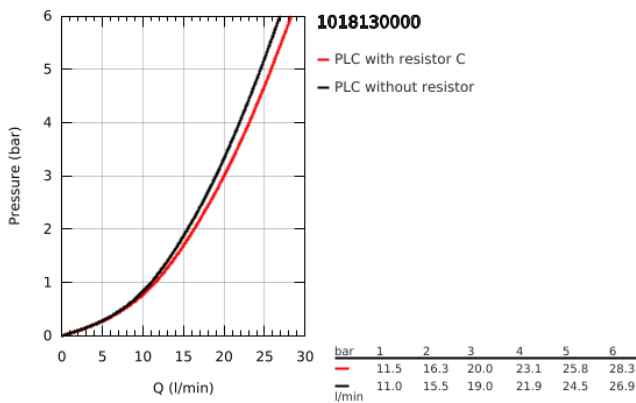

10 181 300 00 **GROHE CUBE0 SINGLE-LEVER BATH MIXER 1/2"**

**PRODUCT DESCRIPTION**

- Colour: chrome
- wall mounted
- metal lever
- GROHE SilkMove 35 mm ceramic cartridge
- adjustable flow rate limiter
- with temperature limiter
- GROHE LongLife finish
- automatic diverter: bath/shower
- shower bottom outlet 1/2" with integrated non return valve
- spout with mousseur
- S-unions
- wall escutcheon
- protected against backflow

## 10 181 300 00 GROHE CUBEO SINGLE-LEVER BATH MIXER 1/2"