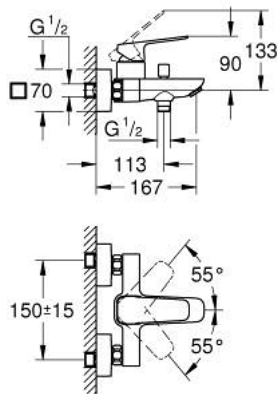

10 181 300 00 **GROHE CUBE0 SINGLE-LEVER BATH MIXER 1/2"**

PRODUCT DESCRIPTION

- Tyc: Chrome
- wall mounted
- metal lever
- GROHE SilkMove 35 mm ceramic cartridge
- adjustable flow rate limiter
- with temperature limiter
- GROHE LongLife finish
- automatic diverter: bath/shower
- shower bottom outlet 1/2" with integrated non return valve
- spout with mousseur
- S-unions
- wall escutcheon
- protected against backflow

10 181 300 00 GROHE CUBEO SINGLE-LEVER BATH MIXER 1/2"

SPARE PARTS

- 1: lever (Spare part-nr. 1060210000)
 - 2: cap (Spare part-nr. 1060220000)
 - 3: Cartridge (Spare part-nr. 46374000)
 - 4: Diverter knob (Spare part-nr. 64309000)
 - 5: Mousseur (Spare part-nr. 13952000)
 - 6: Diverter (Spare part-nr. 65655000)
 - 7: Non-return valve (Spare part-nr. 08565000)
 - 8: s-union (Spare part-nr. 1060230000)
 - 8.1: Escutcheon (Spare part-nr. 106024000M)
 - 9: Extension 3/4", 20 mm (Spare part-nr. 0713000M)*
 - 10: Socket spanner (Spare part-nr. 19332000)*
 - 11: Special spanner (Spare part-nr. 19377000)*
- * Optional accessories