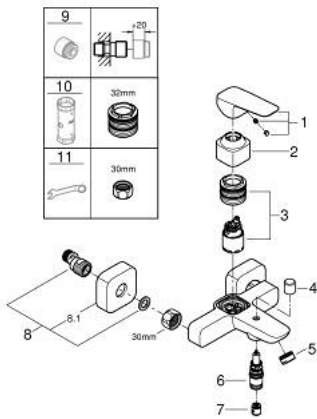

10 181 300 00 **GROHE CUBE0 SINGLE-LEVER BATH MIXER 1/2"**

PRODUCT DESCRIPTION

- Tyc: Chrome
- wall mounted
- metal lever
- GROHE SilkMove 35 mm ceramic cartridge
- adjustable flow rate limiter
- with temperature limiter
- GROHE LongLife finish
- automatic diverter: bath/shower
- shower bottom outlet 1/2" with integrated non return valve
- spout with mousseur
- S-unions
- wall escutcheon
- protected against backflow

10 181 300 00 GROHE CUBEO SINGLE-LEVER BATH MIXER 1/2"

SPARE PARTS

- 1: lever (Spare part-nr. 1060210000)
 - 2: cap (Spare part-nr. 1060220000)
 - 3: Cartridge (Spare part-nr. 46374000)
 - 4: Diverter knob (Spare part-nr. 64309000)
 - 5: Mousseur (Spare part-nr. 13952000)
 - 6: Diverter (Spare part-nr. 65655000)
 - 7: Non-return valve (Spare part-nr. 08565000)
 - 8: s-union (Spare part-nr. 1060230000)
 - 8.1: Escutcheon (Spare part-nr. 106024000M)
 - 9: Extension 3/4", 20 mm (Spare part-nr. 0713000M)*
 - 10: Socket spanner (Spare part-nr. 19332000)*
 - 11: Special spanner (Spare part-nr. 19377000)*
- * Optional accessories