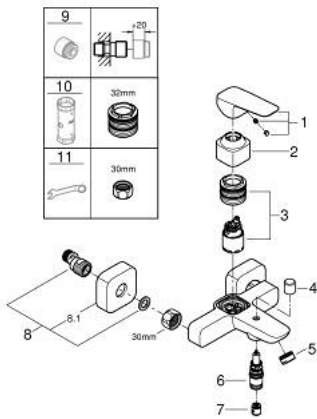

10 181 324 30 GROHE CUBE0 SINGLE-LEVER BATH MIXER 1/2"

PRODUCT DESCRIPTION

- Colour: matte black
- wall mounted
- metal lever
- GROHE SilkMove 35 mm ceramic cartridge
- adjustable flow rate limiter
- with temperature limiter
- automatic diverter: bath/shower
- shower bottom outlet 1/2" with integrated non return valve
- spout with mousseur
- S-unions
- wall escutcheon
- protected against backflow

10 181 324 30 GROHE CUBEO SINGLE-LEVER BATH MIXER 1/2"

SPARE PARTS

- 1: lever (Spare part-nr. 1060212430)
 - 2: cap (Spare part-nr. 1060222430)
 - 3: Cartridge (Spare part-nr. 46374000)
 - 4: Diverter knob (Spare part-nr. 643092430)
 - 5: flow control (Spare part-nr. 139522430)
 - 6: Diverter (Spare part-nr. 656552430)
 - 7: Non-return valve (Spare part-nr. 08565000)
 - 8: s-union (Spare part-nr. 1060232430)
 - 8.1: Escutcheon (Spare part-nr. 106024243M)
 - 9: Extension 3/4", 20 mm (Spare part-nr. 0713000M)*
 - 10: Socket spanner (Spare part-nr. 19332000)*
 - 11: Special spanner (Spare part-nr. 19377000)*
- * Optional accessories