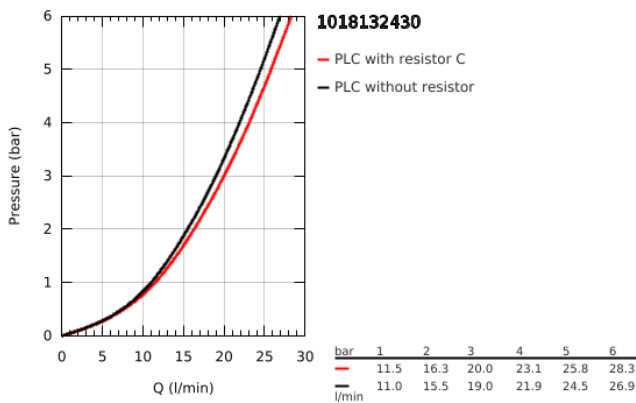

10 181 324 30 GROHE CUBE0 SINGLE-LEVER BATH MIXER 1/2"

PRODUCT DESCRIPTION

- Colour: matte black
- wall mounted
- metal lever
- GROHE SilkMove 35 mm ceramic cartridge
- adjustable flow rate limiter
- with temperature limiter
- automatic diverter: bath/shower
- shower bottom outlet 1/2" with integrated non return valve
- spout with mousseur
- S-unions
- wall escutcheon
- protected against backflow

10 181 324 30 GROHE CUBEO SINGLE-LEVER BATH MIXER 1/2"

SPARE PARTS

- 1: lever (Spare part-nr. 1060212430)
 - 2: cap (Spare part-nr. 1060222430)
 - 3: Cartridge (Spare part-nr. 46374000)
 - 4: Diverter knob (Spare part-nr. 643092430)
 - 5: flow control (Spare part-nr. 139522430)
 - 6: Diverter (Spare part-nr. 656552430)
 - 7: Non-return valve (Spare part-nr. 08565000)
 - 8: s-union (Spare part-nr. 1060232430)
 - 8.1: Escutcheon (Spare part-nr. 106024243M)
 - 9: Extension 3/4", 20 mm (Spare part-nr. 0713000M)*
 - 10: Socket spanner (Spare part-nr. 19332000)*
 - 11: Special spanner (Spare part-nr. 19377000)*
- * Optional accessories