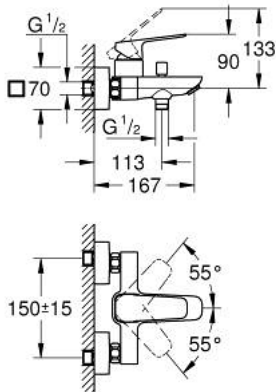

10 181 324 30 GROHE CUBE0 SINGLE-LEVER BATH MIXER 1/2"

PRODUCT DESCRIPTION

- Colour: matte black
- wall mounted
- metal lever
- GROHE SilkMove 35 mm ceramic cartridge
- adjustable flow rate limiter
- with temperature limiter
- automatic diverter: bath/shower
- shower bottom outlet 1/2" with integrated non return valve
- spout with mousseur
- S-unions
- wall escutcheon
- protected against backflow

10 181 324 30 GROHE CUBEO SINGLE-LEVER BATH MIXER 1/2"

SPARE PARTS

- 1: lever (Spare part-nr. 1060212430)
 - 2: cap (Spare part-nr. 1060222430)
 - 3: Cartridge (Spare part-nr. 46374000)
 - 4: Diverter knob (Spare part-nr. 643092430)
 - 5: flow control (Spare part-nr. 139522430)
 - 6: Diverter (Spare part-nr. 656552430)
 - 7: Non-return valve (Spare part-nr. 08565000)
 - 8: s-union (Spare part-nr. 1060232430)
 - 8.1: Escutcheon (Spare part-nr. 106024243M)
 - 9: Extension 3/4", 20 mm (Spare part-nr. 0713000M)*
 - 10: Socket spanner (Spare part-nr. 19332000)*
 - 11: Special spanner (Spare part-nr. 19377000)*
- * Optional accessories