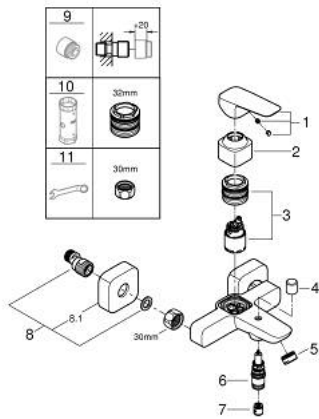

## 10 181 324 30 GROHE CUBE0 SINGLE-LEVER BATH MIXER 1/2"

### PRODUCT DESCRIPTION

- Tyc: matte black
- wall mounted
- metal lever
- GROHE SilkMove 35 mm ceramic cartridge
- adjustable flow rate limiter
- with temperature limiter
- automatic diverter: bath/shower
- shower bottom outlet 1/2" with integrated non return valve
- spout with mousseur
- S-unions
- wall escutcheon
- protected against backflow

## 10 181 324 30 GROHE CUBEO SINGLE-LEVER BATH MIXER 1/2"

### SPARE PARTS

- 1: lever (Spare part-nr. 1060212430)
  - 2: cap (Spare part-nr. 1060222430)
  - 3: Cartridge (Spare part-nr. 46374000)
  - 4: Diverter knob (Spare part-nr. 643092430)
  - 5: flow control (Spare part-nr. 139522430)
  - 6: Diverter (Spare part-nr. 656552430)
  - 7: Non-return valve (Spare part-nr. 08565000)
  - 8: s-union (Spare part-nr. 1060232430)
  - 8.1: Escutcheon (Spare part-nr. 106024243M)
  - 9: Extension 3/4", 20 mm (Spare part-nr. 0713000M)\*
  - 10: Socket spanner (Spare part-nr. 19332000)\*
  - 11: Special spanner (Spare part-nr. 19377000)\*
- \* Optional accessories