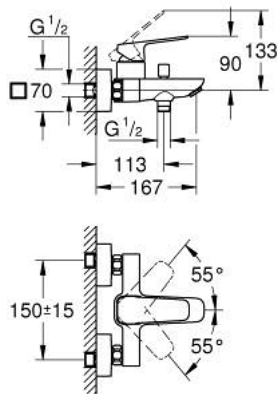

## 10 181 324 30 GROHE CUBE0 SINGLE-LEVER BATH MIXER 1/2"

### PRODUCT DESCRIPTION

- Tyc: matte black
- wall mounted
- metal lever
- GROHE SilkMove 35 mm ceramic cartridge
- adjustable flow rate limiter
- with temperature limiter
- automatic diverter: bath/shower
- shower bottom outlet 1/2" with integrated non return valve
- spout with mousseur
- S-unions
- wall escutcheon
- protected against backflow

## 10 181 324 30 GROHE CUBEO SINGLE-LEVER BATH MIXER 1/2"

### SPARE PARTS

- 1: lever (Spare part-nr. 1060212430)
  - 2: cap (Spare part-nr. 1060222430)
  - 3: Cartridge (Spare part-nr. 46374000)
  - 4: Diverter knob (Spare part-nr. 643092430)
  - 5: flow control (Spare part-nr. 139522430)
  - 6: Diverter (Spare part-nr. 656552430)
  - 7: Non-return valve (Spare part-nr. 08565000)
  - 8: s-union (Spare part-nr. 1060232430)
  - 8.1: Escutcheon (Spare part-nr. 106024243M)
  - 9: Extension 3/4", 20 mm (Spare part-nr. 0713000M)\*
  - 10: Socket spanner (Spare part-nr. 19332000)\*
  - 11: Special spanner (Spare part-nr. 19377000)\*
- \* Optional accessories