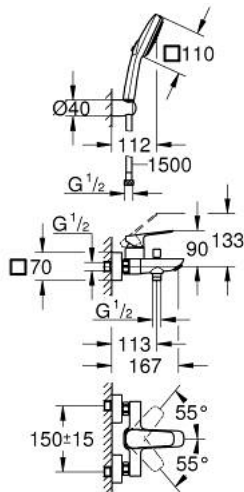

## 10 181 400 00 GROHE CUBE SINGLE-LEVER BATH MIXER 1/2"

### PRODUCT DESCRIPTION

- Colour: chrome
- wall mounted
- metal lever
- GROHE SilkMove 35 mm ceramic cartridge
- adjustable flow rate limiter
- with temperature limiter
- GROHE LongLife finish
- automatic diverter: bath/shower
- shower bottom outlet 1/2" with integrated non return valve
- spout with mousseur
- S-unions
- wall escutcheon
- protected against backflow
- with shower set
- consisting of:
  - hand shower Tempesta Cube 110, 2 sprays (26 746)
  - wall shower holder (28 605)
  - shower hose Relexaflex 1500 mm 1/2" x 1/2" (28 151)