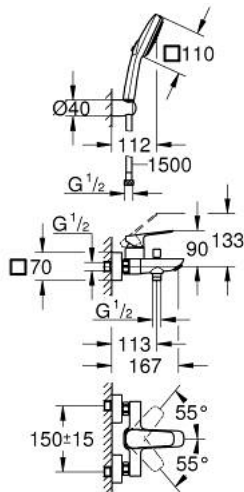

## 10 181 400 00 GROHE CUBE SINGLE-LEVER BATH MIXER 1/2"

### PRODUCT DESCRIPTION

- Tyc: Chrome
- wall mounted
- metal lever
- GROHE SilkMove 35 mm ceramic cartridge
- adjustable flow rate limiter
- with temperature limiter
- GROHE LongLife finish
- automatic diverter: bath/shower
- shower bottom outlet 1/2" with integrated non return valve
- spout with mousseur
- S-unions
- wall escutcheon
- protected against backflow
- with shower set
- consisting of:
  - Tempesta Cube 110 hand shower 2 sprays (26 746)
  - wall shower holder (28 605)
  - Relaxaflex hose 1500 mm 1/2" x 1/2" (28 151)