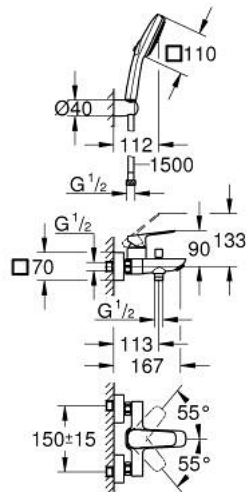

## 10 181 424 30 GROHE CUBE SINGLE-LEVER BATH MIXER 1/2"

### PRODUCT DESCRIPTION

- Colour: matte black
- wall mounted
- metal lever
- GROHE SilkMove 35 mm ceramic cartridge
- adjustable flow rate limiter
- with temperature limiter
- automatic diverter: bath/shower
- shower bottom outlet 1/2" with integrated non return valve
- spout with mousseur
- S-unions
- wall escutcheon
- protected against backflow
- with shower set
- consisting of:
  - hand shower Tempesta Cube 110, 2 sprays (26 746)
  - wall shower holder (28 605)
  - shower hose 1500 mm 1/2" x 1/2"