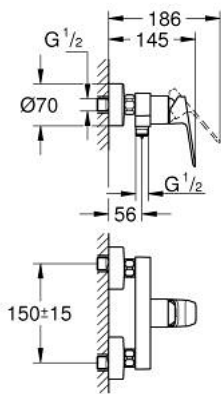

10 182 400 00 **GROHE CUBE0 SINGLE-LEVER SHOWER MIXER 1/2"**

PRODUCT DESCRIPTION

- Colour: chrome
- wall mounted
- metal lever
- GROHE SilkMove 35 mm ceramic cartridge
- adjustable flow rate limiter
- with temperature limiter
- GROHE LongLife finish
- shower bottom outlet 1/2" with integrated non return valve
- protected against backflow
- S-unions
- wall escutcheon

10 182 400 00 **GROHE CUBEO SINGLE-LEVER SHOWER MIXER 1/2"**

SPARE PARTS

- 1: lever (Spare part-nr. 1060210000)
 - 2: cap (Spare part-nr. 1060220000)
 - 3: Cartridge (Spare part-nr. 46374000)
 - 4: Screw connection 1/2" (Spare part-nr. 45044000)
 - 5: Non-return valve (Spare part-nr. 42601000)
 - 6: s-union (Spare part-nr. 1060230000)
 - 6.1: Escutcheon (Spare part-nr. 106024000M)
 - 7: Extension 3/4", 20 mm (Spare part-nr. 0713000M)*
 - 8: Special spanner (Spare part-nr. 19377000)*
 - 9: Socket spanner (Spare part-nr. 19332000)*
- * Optional accessories