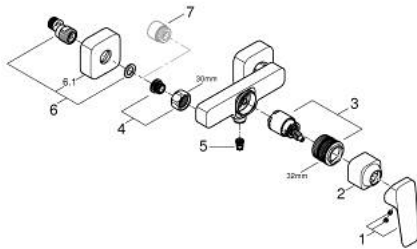

10 182 400 00 **GROHE CUBE0 SINGLE-LEVER SHOWER MIXER 1/2"**

PRODUCT DESCRIPTION

- Colour: chrome
- wall mounted
- metal lever
- GROHE SilkMove 35 mm ceramic cartridge
- adjustable flow rate limiter
- with temperature limiter
- GROHE LongLife finish
- shower bottom outlet 1/2" with integrated non return valve
- protected against backflow
- S-unions
- wall escutcheon

10 182 400 00 **GROHE CUBEO SINGLE-LEVER SHOWER MIXER 1/2"**

SPARE PARTS

- 1: lever (Spare part-nr. 1060210000)
 - 2: cap (Spare part-nr. 1060220000)
 - 3: Cartridge (Spare part-nr. 46374000)
 - 4: Screw connection 1/2" (Spare part-nr. 45044000)
 - 5: Non-return valve (Spare part-nr. 42601000)
 - 6: s-union (Spare part-nr. 1060230000)
 - 6.1: Escutcheon (Spare part-nr. 106024000M)
 - 7: Extension 3/4", 20 mm (Spare part-nr. 0713000M)*
 - 8: Special spanner (Spare part-nr. 19377000)*
 - 9: Socket spanner (Spare part-nr. 19332000)*
- * Optional accessories