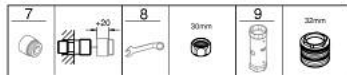

10 182 400 00 **GROHE CUBE0 SINGLE-LEVER SHOWER MIXER 1/2"**

PRODUCT DESCRIPTION

- Colour: chrome
- wall mounted
- metal lever
- GROHE SilkMove 35 mm ceramic cartridge
- adjustable flow rate limiter
- with temperature limiter
- GROHE LongLife finish
- shower bottom outlet 1/2" with integrated non return valve
- protected against backflow
- S-unions
- wall escutcheon

10 182 400 00 **GROHE CUBEO SINGLE-LEVER SHOWER MIXER 1/2"**

SPARE PARTS

- 1: lever (Spare part-nr. 1060210000)
 - 2: cap (Spare part-nr. 1060220000)
 - 3: Cartridge (Spare part-nr. 46374000)
 - 4: Screw connection 1/2" (Spare part-nr. 45044000)
 - 5: Non-return valve (Spare part-nr. 42601000)
 - 6: s-union (Spare part-nr. 1060230000)
 - 6.1: Escutcheon (Spare part-nr. 106024000M)
 - 7: Extension 3/4", 20 mm (Spare part-nr. 0713000M)*
 - 8: Special spanner (Spare part-nr. 19377000)*
 - 9: Socket spanner (Spare part-nr. 19332000)*
- * Optional accessories