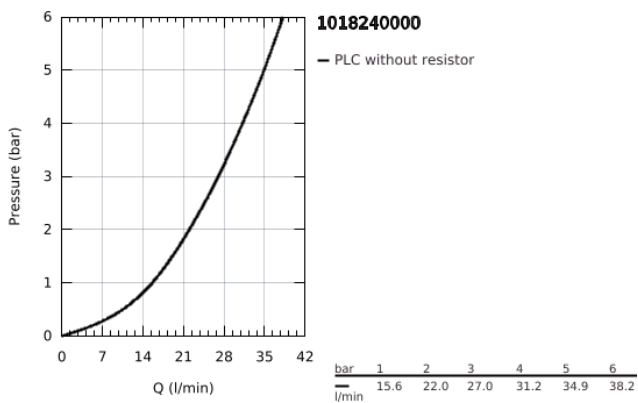

10 182 400 00 **GROHE CUBE0 SINGLE-LEVER SHOWER MIXER 1/2"**

PRODUCT DESCRIPTION

- Colour: chrome
- wall mounted
- metal lever
- GROHE SilkMove 35 mm ceramic cartridge
- adjustable flow rate limiter
- with temperature limiter
- GROHE LongLife finish
- shower bottom outlet 1/2" with integrated non return valve
- protected against backflow
- S-unions
- wall escutcheon

10 182 400 00 **GROHE CUBEO SINGLE-LEVER SHOWER MIXER 1/2"**

SPARE PARTS

- 1: lever (Spare part-nr. 1060210000)
 - 2: cap (Spare part-nr. 1060220000)
 - 3: Cartridge (Spare part-nr. 46374000)
 - 4: Screw connection 1/2" (Spare part-nr. 45044000)
 - 5: Non-return valve (Spare part-nr. 42601000)
 - 6: s-union (Spare part-nr. 1060230000)
 - 6.1: Escutcheon (Spare part-nr. 106024000M)
 - 7: Extension 3/4", 20 mm (Spare part-nr. 0713000M)*
 - 8: Special spanner (Spare part-nr. 19377000)*
 - 9: Socket spanner (Spare part-nr. 19332000)*
- * Optional accessories