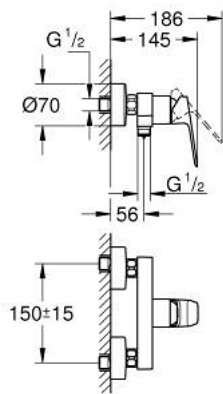

10 182 400 00 **GROHE CUBE0 SINGLE-LEVER SHOWER MIXER 1/2"**

**PRODUCT DESCRIPTION**

- Tyc: Chrome
- wall mounted
- metal lever
- GROHE SilkMove 35 mm ceramic cartridge
- adjustable flow rate limiter
- with temperature limiter
- GROHE LongLife finish
- shower bottom outlet 1/2" with integrated non return valve
- protected against backflow
- S-unions
- wall escutcheon

## 10 182 400 00 GROHE CUBEO SINGLE-LEVER SHOWER MIXER 1/2"

### SPARE PARTS

- 1: lever (Spare part-nr. 1060210000)
- 2: cap (Spare part-nr. 1060220000)
- 3: Cartridge (Spare part-nr. 46374000)
- 4: Screw connection 1/2" (Spare part-nr. 45044000)
- 5: Non-return valve (Spare part-nr. 42601000)
- 6: s-union (Spare part-nr. 1060230000)
- 6.1: Escutcheon (Spare part-nr. 106024000M)
- 7: Extension 3/4", 20 mm (Spare part-nr. 0713000M)\*
- 8: Special spanner (Spare part-nr. 19377000)\*
- 9: Socket spanner (Spare part-nr. 19332000)\*