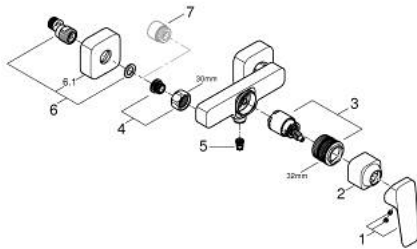

10 182 400 00 **GROHE CUBE0 SINGLE-LEVER SHOWER MIXER 1/2"**

**PRODUCT DESCRIPTION**

- Tyc: Chrome
- wall mounted
- metal lever
- GROHE SilkMove 35 mm ceramic cartridge
- adjustable flow rate limiter
- with temperature limiter
- GROHE LongLife finish
- shower bottom outlet 1/2" with integrated non return valve
- protected against backflow
- S-unions
- wall escutcheon

## 10 182 400 00 GROHE CUBEO SINGLE-LEVER SHOWER MIXER 1/2"

### SPARE PARTS

- 1: lever (Spare part-nr. 1060210000)
- 2: cap (Spare part-nr. 1060220000)
- 3: Cartridge (Spare part-nr. 46374000)
- 4: Screw connection 1/2" (Spare part-nr. 45044000)
- 5: Non-return valve (Spare part-nr. 42601000)
- 6: s-union (Spare part-nr. 1060230000)
- 6.1: Escutcheon (Spare part-nr. 106024000M)
- 7: Extension 3/4", 20 mm (Spare part-nr. 0713000M)\*
- 8: Special spanner (Spare part-nr. 19377000)\*
- 9: Socket spanner (Spare part-nr. 19332000)\*