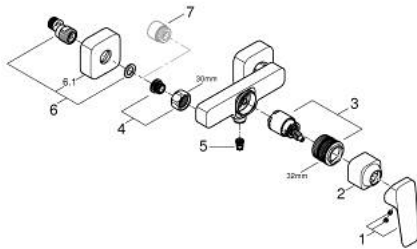

10 182 424 30 GROHE CUBE SINGLE-LEVER SHOWER MIXER 1/2"

PRODUCT DESCRIPTION

- Colour: matte black
- wall mounted
- metal lever
- GROHE SilkMove 35 mm ceramic cartridge
- adjustable flow rate limiter
- with temperature limiter
- shower bottom outlet 1/2" with integrated non return valve
- protected against backflow
- S-unions
- wall escutcheon

10 182 424 30 GROHE CUBE0 SINGLE-LEVER SHOWER MIXER 1/2"

SPARE PARTS

- 1: lever (Spare part-nr. 1060212430)
- 2: cap (Spare part-nr. 1060222430)
- 3: Cartridge (Spare part-nr. 46374000)
- 4: Screw connection 1/2" (Spare part-nr. 450442430)
- 5: Non-return valve (Spare part-nr. 42601000)
- 6: s-union (Spare part-nr. 1060232430)
- 6.1: Escutcheon (Spare part-nr. 106024243M)
- 7: Extension 3/4", 20 mm (Spare part-nr. 0713000M)*
- 8: Special spanner (Spare part-nr. 19377000)*
- 9: Socket spanner (Spare part-nr. 19332000)*