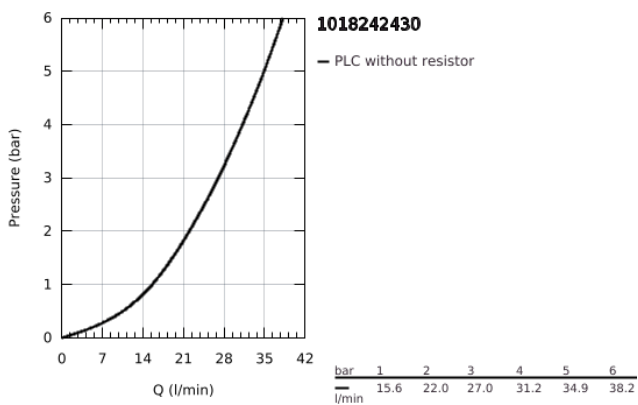

10 182 424 30 GROHE CUBE SINGLE-LEVER SHOWER MIXER 1/2"

PRODUCT DESCRIPTION

- Colour: matte black
- wall mounted
- metal lever
- GROHE SilkMove 35 mm ceramic cartridge
- adjustable flow rate limiter
- with temperature limiter
- shower bottom outlet 1/2" with integrated non return valve
- protected against backflow
- S-unions
- wall escutcheon

10 182 424 30 GROHE CUBE0 SINGLE-LEVER SHOWER MIXER 1/2"

SPARE PARTS

- 1: lever (Spare part-nr. 1060212430)
- 2: cap (Spare part-nr. 1060222430)
- 3: Cartridge (Spare part-nr. 46374000)
- 4: Screw connection 1/2" (Spare part-nr. 450442430)
- 5: Non-return valve (Spare part-nr. 42601000)
- 6: s-union (Spare part-nr. 1060232430)
- 6.1: Escutcheon (Spare part-nr. 106024243M)
- 7: Extension 3/4", 20 mm (Spare part-nr. 0713000M)*
- 8: Special spanner (Spare part-nr. 19377000)*
- 9: Socket spanner (Spare part-nr. 19332000)*