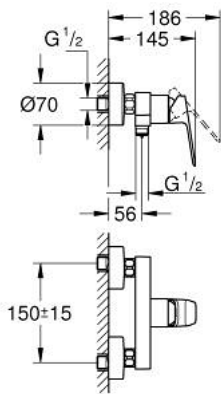

10 182 424 30 GROHE CUBE SINGLE-LEVER SHOWER MIXER 1/2"

PRODUCT DESCRIPTION

- Colour: matte black
- wall mounted
- metal lever
- GROHE SilkMove 35 mm ceramic cartridge
- adjustable flow rate limiter
- with temperature limiter
- shower bottom outlet 1/2" with integrated non return valve
- protected against backflow
- S-unions
- wall escutcheon

10 182 424 30 GROHE CUBE0 SINGLE-LEVER SHOWER MIXER 1/2"

SPARE PARTS

- 1: lever (Spare part-nr. 1060212430)
- 2: cap (Spare part-nr. 1060222430)
- 3: Cartridge (Spare part-nr. 46374000)
- 4: Screw connection 1/2" (Spare part-nr. 450442430)
- 5: Non-return valve (Spare part-nr. 42601000)
- 6: s-union (Spare part-nr. 1060232430)
- 6.1: Escutcheon (Spare part-nr. 106024243M)
- 7: Extension 3/4", 20 mm (Spare part-nr. 0713000M)*
- 8: Special spanner (Spare part-nr. 19377000)*
- 9: Socket spanner (Spare part-nr. 19332000)*