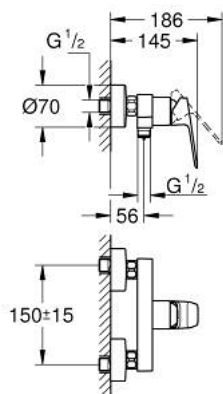

10 182 424 30 GROHE CUBE0 SINGLE-LEVER SHOWER MIXER 1/2"

PRODUCT DESCRIPTION

- Tyc: matte black
- wall mounted
- metal lever
- GROHE SilkMove 35 mm ceramic cartridge
- adjustable flow rate limiter
- with temperature limiter
- shower bottom outlet 1/2" with integrated non return valve
- protected against backflow
- S-unions
- wall escutcheon

10 182 424 30 GROHE CUBEO SINGLE-LEVER SHOWER MIXER 1/2"

SPARE PARTS

- 1: lever (Spare part-nr. 1060212430)
- 2: cap (Spare part-nr. 1060222430)
- 3: Cartridge (Spare part-nr. 46374000)
- 4: Screw connection 1/2" (Spare part-nr. 450442430)
- 5: Non-return valve (Spare part-nr. 42601000)
- 6: s-union (Spare part-nr. 1060232430)
- 6.1: Escutcheon (Spare part-nr. 106024243M)
- 7: Extension 3/4", 20 mm (Spare part-nr. 0713000M)*
- 8: Special spanner (Spare part-nr. 19377000)*
- 9: Socket spanner (Spare part-nr. 19332000)*