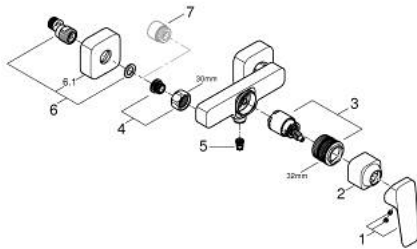

10 182 424 30 GROHE CUBE0 SINGLE-LEVER SHOWER MIXER 1/2"

PRODUCT DESCRIPTION

- Tyc: matte black
- wall mounted
- metal lever
- GROHE SilkMove 35 mm ceramic cartridge
- adjustable flow rate limiter
- with temperature limiter
- shower bottom outlet 1/2" with integrated non return valve
- protected against backflow
- S-unions
- wall escutcheon

10 182 424 30 GROHE CUBEO SINGLE-LEVER SHOWER MIXER 1/2"

SPARE PARTS

- 1: lever (Spare part-nr. 1060212430)
- 2: cap (Spare part-nr. 1060222430)
- 3: Cartridge (Spare part-nr. 46374000)
- 4: Screw connection 1/2" (Spare part-nr. 450442430)
- 5: Non-return valve (Spare part-nr. 42601000)
- 6: s-union (Spare part-nr. 1060232430)
- 6.1: Escutcheon (Spare part-nr. 106024243M)
- 7: Extension 3/4", 20 mm (Spare part-nr. 0713000M)*
- 8: Special spanner (Spare part-nr. 19377000)*
- 9: Socket spanner (Spare part-nr. 19332000)*