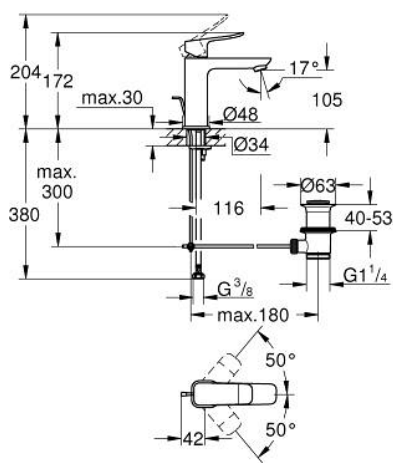

10 183 200 00 **DICE BASIN MIXER 1/2"**  
**M-SIZE**

**PRODUCT DESCRIPTION**

- Colour: chrome
- single hole installation
- metal lever
- GROHE SilkMove 28 mm ceramic cartridge
- adjustable flow rate limiter
- with temperature limiter
- GROHE LongLife finish
- GROHE EcoJoy - less water, perfect flow
- maximum flow rate (at 3 bar): 5 l/min
- GROHE FastFixation installation system
- GROHE QuickTool included
- pop-up waste set 1 1/4"
- flexible connection hoses

10 183 200 00 **DICE BASIN MIXER 1/2"**  
**M-SIZE**

**SPARE PARTS**

- 1: lever (Spare part-nr. 1060140000)
  - 2: Cap (Spare part-nr. 46581000)
  - 3: retaining ring (Spare part-nr. 07419000)
  - 4: Cartridge (Spare part-nr. 46580000)
  - 5: Mousseur (Spare part-nr. 48159000)
  - 6: Lift rod (Spare part-nr. 65936PD0)
  - 7: Cubeo Rosette (Spare part-nr. 1060150000)
  - 8: Shank mounting kit (Spare part-nr. 46645000)
  - 9: Waste set 1 1/4" (Spare part-nr. 28910000)
  - 9.1: Plug (Spare part-nr. 07182000)
  - 9.2: Eccentric rod (Spare part-nr. 07052000)
  - 10: Eccentric rod (Spare part-nr. 07341000)\*
  - 11: Mounting wrench (Spare part-nr. 19017000)\*
- \* Optional accessories