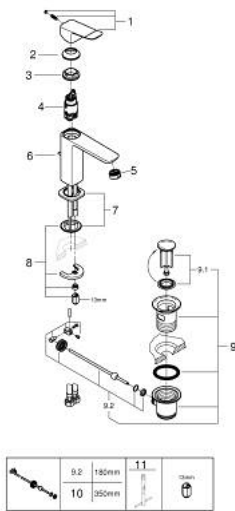

10 183 200 00 **DICE BASIN MIXER 1/2"**  
**M-SIZE**

**PRODUCT DESCRIPTION**

- Colour: chrome
- single hole installation
- metal lever
- GROHE SilkMove 28 mm ceramic cartridge
- adjustable flow rate limiter
- with temperature limiter
- GROHE LongLife finish
- GROHE EcoJoy - less water, perfect flow
- maximum flow rate (at 3 bar): 5 l/min
- GROHE FastFixation installation system
- GROHE QuickTool included
- pop-up waste set 1 1/4"
- flexible connection hoses

10 183 200 00 **DICE BASIN MIXER 1/2"**  
**M-SIZE**

**SPARE PARTS**

- 1: lever (Spare part-nr. 1060140000)
  - 2: Cap (Spare part-nr. 46581000)
  - 3: retaining ring (Spare part-nr. 07419000)
  - 4: Cartridge (Spare part-nr. 46580000)
  - 5: Mousseur (Spare part-nr. 48159000)
  - 6: Lift rod (Spare part-nr. 65936PD0)
  - 7: Cubeo Rosette (Spare part-nr. 1060150000)
  - 8: Shank mounting kit (Spare part-nr. 46645000)
  - 9: Waste set 1 1/4" (Spare part-nr. 28910000)
  - 9.1: Plug (Spare part-nr. 07182000)
  - 9.2: Eccentric rod (Spare part-nr. 07052000)
  - 10: Eccentric rod (Spare part-nr. 07341000)\*
  - 11: Mounting wrench (Spare part-nr. 19017000)\*
- \* Optional accessories