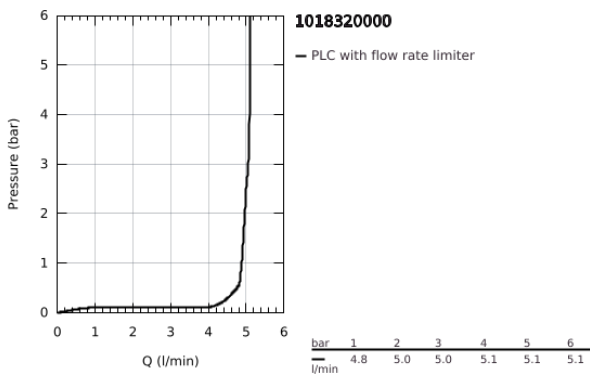

10 183 200 00 **DICE BASIN MIXER 1/2"**  
**M-SIZE**

**PRODUCT DESCRIPTION**

- Colour: chrome
- single hole installation
- metal lever
- GROHE SilkMove 28 mm ceramic cartridge
- adjustable flow rate limiter
- with temperature limiter
- GROHE LongLife finish
- GROHE EcoJoy - less water, perfect flow
- maximum flow rate (at 3 bar): 5 l/min
- GROHE FastFixation installation system
- GROHE QuickTool included
- pop-up waste set 1 1/4"
- flexible connection hoses

10 183 200 00 **DICE BASIN MIXER 1/2"**  
**M-SIZE**

**SPARE PARTS**

- 1: lever (Spare part-nr. 1060140000)
  - 2: Cap (Spare part-nr. 46581000)
  - 3: retaining ring (Spare part-nr. 07419000)
  - 4: Cartridge (Spare part-nr. 46580000)
  - 5: Mousseur (Spare part-nr. 48159000)
  - 6: Lift rod (Spare part-nr. 65936PD0)
  - 7: Cubeo Rosette (Spare part-nr. 1060150000)
  - 8: Shank mounting kit (Spare part-nr. 46645000)
  - 9: Waste set 1 1/4" (Spare part-nr. 28910000)
  - 9.1: Plug (Spare part-nr. 07182000)
  - 9.2: Eccentric rod (Spare part-nr. 07052000)
  - 10: Eccentric rod (Spare part-nr. 07341000)\*
  - 11: Mounting wrench (Spare part-nr. 19017000)\*
- \* Optional accessories