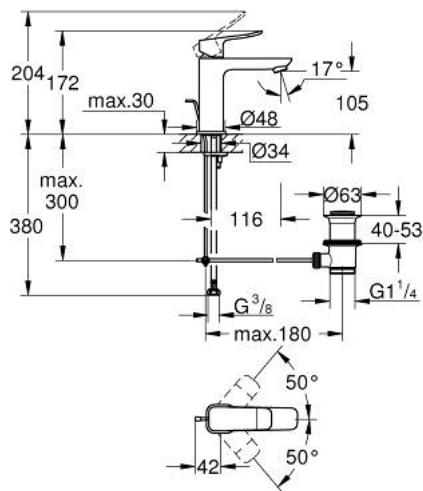

10 183 200 00 **DICE BASIN MIXER 1/2"**
M-SIZE

PRODUCT DESCRIPTION

- Tyc: Chrome
- single hole installation
- metal lever
- GROHE SilkMove 28 mm ceramic cartridge
- adjustable flow rate limiter
- with temperature limiter
- GROHE LongLife finish
- AquaCalibrator
- maximum flow rate (at 3 bar): 5 l/min
- FastFixation installation system
- GROHE QuickTool included
- pop-up waste set 1 1/4"
- flexible connection hoses

10 183 200 00 **DICE BASIN MIXER 1/2"**
M-SIZE

SPARE PARTS

- 1: lever (Spare part-nr. 1060140000)
 - 2: Cap (Spare part-nr. 46581000)
 - 3: Fitting ring (Spare part-nr. 07419000)
 - 4: Cartridge (Spare part-nr. 46580000)
 - 5: Mousseur (Spare part-nr. 48159000)
 - 6: Lift rod (Spare part-nr. 65936PD0)
 - 7: Cubeo Rosette (Spare part-nr. 1060150000)
 - 8: Shank mounting kit (Spare part-nr. 46645000)
 - 9: Waste set 1 1/4" (Spare part-nr. 28910000)
 - 9.1: Plug (Spare part-nr. 07182000)
 - 9.2: Eccentric rod (Spare part-nr. 07052000)
 - 10: Eccentric rod (Spare part-nr. 07341000)*
 - 11: Mounting wrench (Spare part-nr. 19017000)*
- * Optional accessories