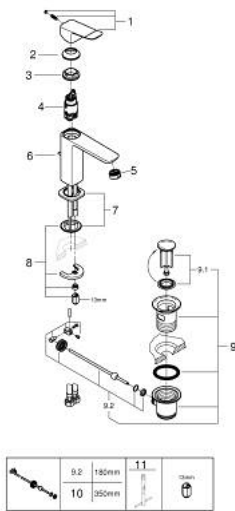

10 183 200 00 **DICE BASIN MIXER 1/2"**
M-SIZE

PRODUCT DESCRIPTION

- Tyc: Chrome
- single hole installation
- metal lever
- GROHE SilkMove 28 mm ceramic cartridge
- adjustable flow rate limiter
- with temperature limiter
- GROHE LongLife finish
- AquaCalibrator
- maximum flow rate (at 3 bar): 5 l/min
- FastFixation installation system
- GROHE QuickTool included
- pop-up waste set 1 1/4"
- flexible connection hoses

10 183 200 00 **DICE BASIN MIXER 1/2"**
M-SIZE

SPARE PARTS

- 1: lever (Spare part-nr. 1060140000)
 - 2: Cap (Spare part-nr. 46581000)
 - 3: Fitting ring (Spare part-nr. 07419000)
 - 4: Cartridge (Spare part-nr. 46580000)
 - 5: Mousseur (Spare part-nr. 48159000)
 - 6: Lift rod (Spare part-nr. 65936PD0)
 - 7: Cubeo Rosette (Spare part-nr. 1060150000)
 - 8: Shank mounting kit (Spare part-nr. 46645000)
 - 9: Waste set 1 1/4" (Spare part-nr. 28910000)
 - 9.1: Plug (Spare part-nr. 07182000)
 - 9.2: Eccentric rod (Spare part-nr. 07052000)
 - 10: Eccentric rod (Spare part-nr. 07341000)*
 - 11: Mounting wrench (Spare part-nr. 19017000)*
- * Optional accessories