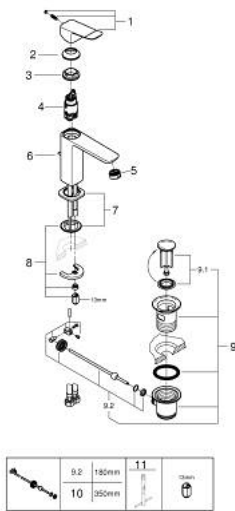

10 183 224 30 **DICE BASIN MIXER 1/2"**  
**M-SIZE**

**PRODUCT DESCRIPTION**

- Colour: matte black
- single hole installation
- metal lever
- GROHE SilkMove 28 mm ceramic cartridge
- adjustable flow rate limiter
- with temperature limiter
- GROHE EcoJoy - less water, perfect flow
- maximum flow rate (at 3 bar): 5 l/min
- GROHE FastFixation installation system
- GROHE QuickTool included
- pop-up waste set 1 1/4"
- flexible connection hoses

10 183 224 30 **DICE BASIN MIXER 1/2"**  
**M-SIZE**

**SPARE PARTS**

- 1: lever (Spare part-nr. 1060142430)
  - 2: Cap (Spare part-nr. 465812430)
  - 3: retaining ring (Spare part-nr. 07419000)
  - 4: Cartridge (Spare part-nr. 46580000)
  - 5: Mousseur (Spare part-nr. 481592430)
  - 6: lift rod (Spare part-nr. 659362430)
  - 7: Cubeo Rosette (Spare part-nr. 1060152430)
  - 8: Shank mounting kit (Spare part-nr. 46645000)
  - 9: Waste set 1 1/4" (Spare part-nr. 289102430)
  - 9.1: Plug (Spare part-nr. 071822430)
  - 9.2: Eccentric rod (Spare part-nr. 07052000)
  - 10: Eccentric rod (Spare part-nr. 07341000)\*
  - 11: Mounting wrench (Spare part-nr. 19017000)\*
- \* Optional accessories