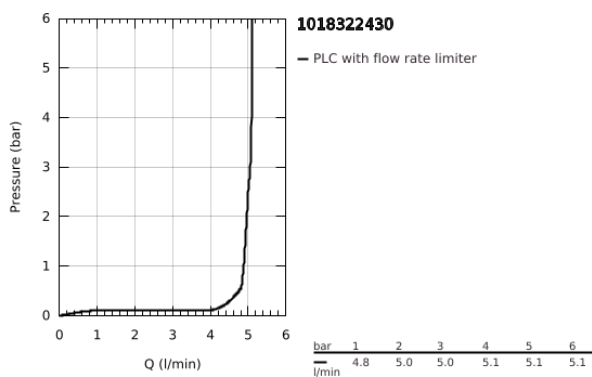

10 183 224 30 **DICE BASIN MIXER 1/2"**  
**M-SIZE**

**PRODUCT DESCRIPTION**

- Colour: matte black
- single hole installation
- metal lever
- GROHE SilkMove 28 mm ceramic cartridge
- adjustable flow rate limiter
- with temperature limiter
- GROHE EcoJoy - less water, perfect flow
- maximum flow rate (at 3 bar): 5 l/min
- GROHE FastFixation installation system
- GROHE QuickTool included
- pop-up waste set 1 1/4"
- flexible connection hoses

10 183 224 30 **DICE BASIN MIXER 1/2"**  
**M-SIZE**

**SPARE PARTS**

- 1: lever (Spare part-nr. 1060142430)
  - 2: Cap (Spare part-nr. 465812430)
  - 3: retaining ring (Spare part-nr. 07419000)
  - 4: Cartridge (Spare part-nr. 46580000)
  - 5: Mousseur (Spare part-nr. 481592430)
  - 6: lift rod (Spare part-nr. 659362430)
  - 7: Cubeo Rosette (Spare part-nr. 1060152430)
  - 8: Shank mounting kit (Spare part-nr. 46645000)
  - 9: Waste set 1 1/4" (Spare part-nr. 289102430)
  - 9.1: Plug (Spare part-nr. 071822430)
  - 9.2: Eccentric rod (Spare part-nr. 07052000)
  - 10: Eccentric rod (Spare part-nr. 07341000)\*
  - 11: Mounting wrench (Spare part-nr. 19017000)\*
- \* Optional accessories