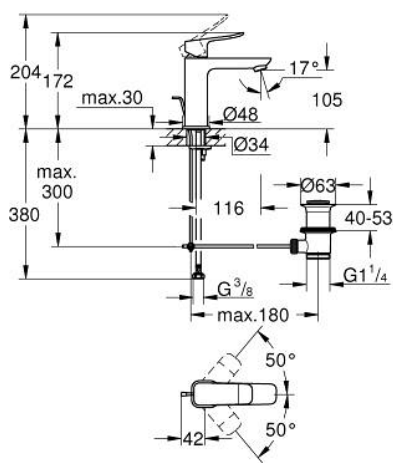

10 183 224 30 **DICE BASIN MIXER 1/2"**  
**M-SIZE**

**PRODUCT DESCRIPTION**

- Colour: matte black
- single hole installation
- metal lever
- GROHE SilkMove 28 mm ceramic cartridge
- adjustable flow rate limiter
- with temperature limiter
- GROHE EcoJoy - less water, perfect flow
- maximum flow rate (at 3 bar): 5 l/min
- GROHE FastFixation installation system
- GROHE QuickTool included
- pop-up waste set 1 1/4"
- flexible connection hoses

10 183 224 30 **DICE BASIN MIXER 1/2"**  
**M-SIZE**

**SPARE PARTS**

- 1: lever (Spare part-nr. 1060142430)
  - 2: Cap (Spare part-nr. 465812430)
  - 3: retaining ring (Spare part-nr. 07419000)
  - 4: Cartridge (Spare part-nr. 46580000)
  - 5: Mousseur (Spare part-nr. 481592430)
  - 6: lift rod (Spare part-nr. 659362430)
  - 7: Cubeo Rosette (Spare part-nr. 1060152430)
  - 8: Shank mounting kit (Spare part-nr. 46645000)
  - 9: Waste set 1 1/4" (Spare part-nr. 289102430)
  - 9.1: Plug (Spare part-nr. 071822430)
  - 9.2: Eccentric rod (Spare part-nr. 07052000)
  - 10: Eccentric rod (Spare part-nr. 07341000)\*
  - 11: Mounting wrench (Spare part-nr. 19017000)\*
- \* Optional accessories