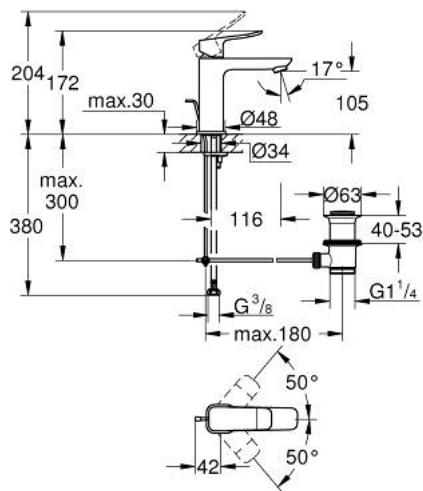

10 183 224 30 **DICE BASIN MIXER 1/2"**
M-SIZE

PRODUCT DESCRIPTION

- Tyc: matte black
- single hole installation
- metal lever
- GROHE SilkMove 28 mm ceramic cartridge
- adjustable flow rate limiter
- with temperature limiter
- GROHE EcoJoy - Less water, perfect flow
- maximum flow rate (at 3 bar): 5 l/min
- GROHE FastFixation installation system
- GROHE QuickTool included
- pop-up waste set 1 1/4"
- flexible connection hoses

10 183 224 30 **DICE BASIN MIXER 1/2"**
M-SIZE

SPARE PARTS

- 1: lever (Spare part-nr. 1060142430)
 - 2: Cap (Spare part-nr. 465812430)
 - 3: Fitting ring (Spare part-nr. 07419000)
 - 4: Cartridge (Spare part-nr. 46580000)
 - 5: Mousseur (Spare part-nr. 481592430)
 - 6: lift rod (Spare part-nr. 659362430)
 - 7: Cubeo Rosette (Spare part-nr. 1060152430)
 - 8: Shank mounting kit (Spare part-nr. 46645000)
 - 9: Waste set 1 1/4" (Spare part-nr. 289102430)
 - 9.1: Plug (Spare part-nr. 071822430)
 - 9.2: Eccentric rod (Spare part-nr. 07052000)
 - 10: Eccentric rod (Spare part-nr. 07341000)*
 - 11: Mounting wrench (Spare part-nr. 19017000)*
- * Optional accessories