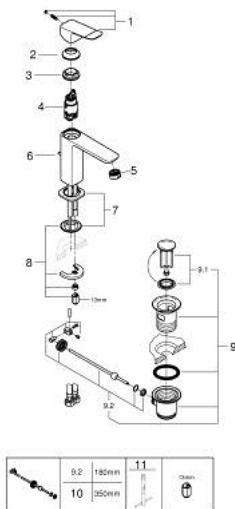

10 183 224 30 **DICE BASIN MIXER 1/2"**  
**M-SIZE**

**PRODUCT DESCRIPTION**

- Tyc: matte black
- single hole installation
- metal lever
- GROHE SilkMove 28 mm ceramic cartridge
- adjustable flow rate limiter
- with temperature limiter
- AquaCalibrator
- maximum flow rate (at 3 bar): 5 l/min
- FastFixation installation system
- GROHE QuickTool included
- pop-up waste set 1 1/4"
- flexible connection hoses

10 183 224 30 **DICE BASIN MIXER 1/2"**  
**M-SIZE**

**SPARE PARTS**

- 1: lever (Spare part-nr. 1060142430)
  - 2: Cap (Spare part-nr. 465812430)
  - 3: Fitting ring (Spare part-nr. 07419000)
  - 4: Cartridge (Spare part-nr. 46580000)
  - 5: Mousseur (Spare part-nr. 481592430)
  - 6: lift rod (Spare part-nr. 659362430)
  - 7: Cubeo Rosette (Spare part-nr. 1060152430)
  - 8: Shank mounting kit (Spare part-nr. 46645000)
  - 9: Waste set 1 1/4" (Spare part-nr. 289102430)
  - 9.1: Plug (Spare part-nr. 071822430)
  - 9.2: Eccentric rod (Spare part-nr. 07052000)
  - 10: Eccentric rod (Spare part-nr. 07341000)\*
  - 11: Mounting wrench (Spare part-nr. 19017000)\*
- \* Optional accessories