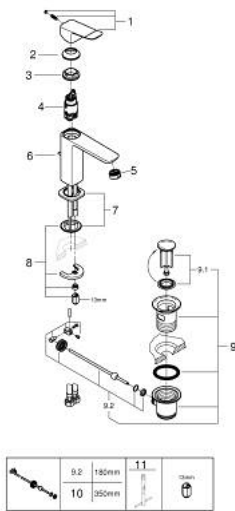

10 183 224 30 **DICE BASIN MIXER 1/2"**
M-SIZE

PRODUCT DESCRIPTION

- Tyc: matte black
- single hole installation
- metal lever
- GROHE SilkMove 28 mm ceramic cartridge
- adjustable flow rate limiter
- with temperature limiter
- GROHE EcoJoy - Less water, perfect flow
- maximum flow rate (at 3 bar): 5 l/min
- GROHE FastFixation installation system
- GROHE QuickTool included
- pop-up waste set 1 1/4"
- flexible connection hoses

10 183 224 30 **DICE BASIN MIXER 1/2"**
M-SIZE

SPARE PARTS

- 1: lever (Spare part-nr. 1060142430)
 - 2: Cap (Spare part-nr. 465812430)
 - 3: Fitting ring (Spare part-nr. 07419000)
 - 4: Cartridge (Spare part-nr. 46580000)
 - 5: Mousseur (Spare part-nr. 481592430)
 - 6: lift rod (Spare part-nr. 659362430)
 - 7: Cubeo Rosette (Spare part-nr. 1060152430)
 - 8: Shank mounting kit (Spare part-nr. 46645000)
 - 9: Waste set 1 1/4" (Spare part-nr. 289102430)
 - 9.1: Plug (Spare part-nr. 071822430)
 - 9.2: Eccentric rod (Spare part-nr. 07052000)
 - 10: Eccentric rod (Spare part-nr. 07341000)*
 - 11: Mounting wrench (Spare part-nr. 19017000)*
- * Optional accessories