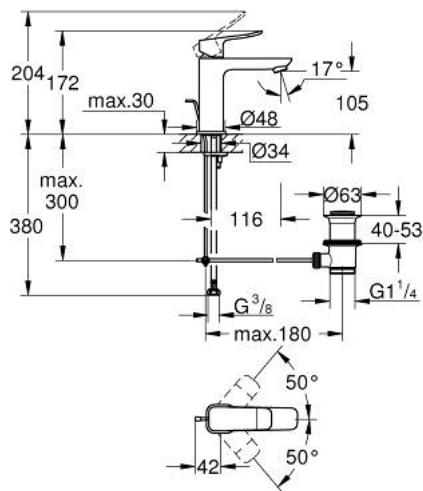

10 183 224 30 **DICE BASIN MIXER 1/2"**  
**M-SIZE**

**PRODUCT DESCRIPTION**

- Tyc: matte black
- single hole installation
- metal lever
- GROHE SilkMove 28 mm ceramic cartridge
- adjustable flow rate limiter
- with temperature limiter
- AquaCalibrator
- maximum flow rate (at 3 bar): 5 l/min
- FastFixation installation system
- GROHE QuickTool included
- pop-up waste set 1 1/4"
- flexible connection hoses

10 183 224 30 **DICE BASIN MIXER 1/2"**  
**M-SIZE**

**SPARE PARTS**

- 1: lever (Spare part-nr. 1060142430)
  - 2: Cap (Spare part-nr. 465812430)
  - 3: Fitting ring (Spare part-nr. 07419000)
  - 4: Cartridge (Spare part-nr. 46580000)
  - 5: Mousseur (Spare part-nr. 481592430)
  - 6: lift rod (Spare part-nr. 659362430)
  - 7: Cubeo Rosette (Spare part-nr. 1060152430)
  - 8: Shank mounting kit (Spare part-nr. 46645000)
  - 9: Waste set 1 1/4" (Spare part-nr. 289102430)
  - 9.1: Plug (Spare part-nr. 071822430)
  - 9.2: Eccentric rod (Spare part-nr. 07052000)
  - 10: Eccentric rod (Spare part-nr. 07341000)\*
  - 11: Mounting wrench (Spare part-nr. 19017000)\*
- \* Optional accessories