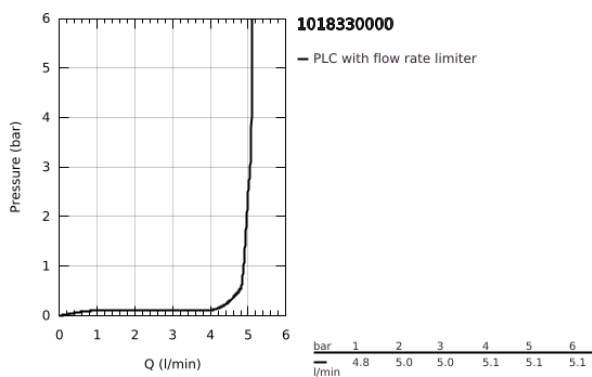

10 183 300 00 **DICE BASIN MIXER 1/2"**
M-SIZE

PRODUCT DESCRIPTION

- Colour: chrome
- single hole installation
- metal lever
- GROHE SilkMove 28 mm ceramic cartridge
- adjustable flow rate limiter
- with temperature limiter
- GROHE LongLife finish
- AquaCalibrator
- maximum flow rate (at 3 bar): 5 l/min
- FastFixation installation system
- GROHE QuickTool included
- smooth body with plastic push open waste set 1 1/4"
- flexible connection hoses

10 183 300 00 **DICE BASIN MIXER 1/2"**
M-SIZE

SPARE PARTS

- 1: lever (Spare part-nr. 1060140000)
 - 2: Cap (Spare part-nr. 46581000)
 - 3: retaining ring (Spare part-nr. 07419000)
 - 4: Cartridge (Spare part-nr. 46580000)
 - 5: Mousseur (Spare part-nr. 48159000)
 - 6: Cubeo Rosette (Spare part-nr. 1060150000)
 - 7: Shank mounting kit (Spare part-nr. 46645000)
 - 8: Waste set with push-open plug (Spare part-nr. 65807000)
 - 9: Mounting wrench (Spare part-nr. 19017000)*
- * Optional accessories