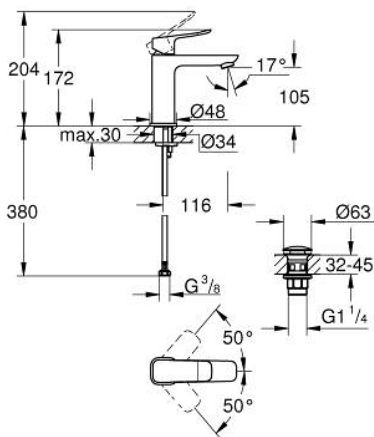

10 183 300 00 **DICE BASIN MIXER 1/2"**
M-SIZE

PRODUCT DESCRIPTION

- Colour: chrome
- single hole installation
- metal lever
- GROHE SilkMove 28 mm ceramic cartridge
- adjustable flow rate limiter
- with temperature limiter
- GROHE LongLife finish
- AquaCalibrator
- maximum flow rate (at 3 bar): 5 l/min
- FastFixation installation system
- GROHE QuickTool included
- smooth body with plastic push open waste set 1 1/4"
- flexible connection hoses

10 183 300 00 **DICE BASIN MIXER 1/2"**
M-SIZE

SPARE PARTS

- 1: lever (Spare part-nr. 1060140000)
 - 2: Cap (Spare part-nr. 46581000)
 - 3: retaining ring (Spare part-nr. 07419000)
 - 4: Cartridge (Spare part-nr. 46580000)
 - 5: Mousseur (Spare part-nr. 48159000)
 - 6: Cubeo Rosette (Spare part-nr. 1060150000)
 - 7: Shank mounting kit (Spare part-nr. 46645000)
 - 8: Waste set with push-open plug (Spare part-nr. 65807000)
 - 9: Mounting wrench (Spare part-nr. 19017000)*
- * Optional accessories