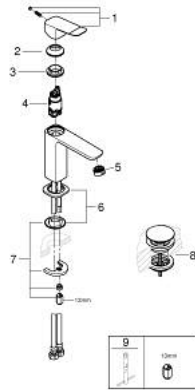

10 183 300 00 **DICE BASIN MIXER 1/2"**
M-SIZE

PRODUCT DESCRIPTION

- Colour: chrome
- single hole installation
- metal lever
- GROHE SilkMove 28 mm ceramic cartridge
- adjustable flow rate limiter
- with temperature limiter
- GROHE LongLife finish
- AquaCalibrator
- maximum flow rate (at 3 bar): 5 l/min
- FastFixation installation system
- GROHE QuickTool included
- smooth body with plastic push open waste set 1 1/4"
- flexible connection hoses

10 183 300 00 **DICE BASIN MIXER 1/2"**
M-SIZE

SPARE PARTS

- 1: lever (Spare part-nr. 1060140000)
 - 2: Cap (Spare part-nr. 46581000)
 - 3: retaining ring (Spare part-nr. 07419000)
 - 4: Cartridge (Spare part-nr. 46580000)
 - 5: Mousseur (Spare part-nr. 48159000)
 - 6: Cubeo Rosette (Spare part-nr. 1060150000)
 - 7: Shank mounting kit (Spare part-nr. 46645000)
 - 8: Waste set with push-open plug (Spare part-nr. 65807000)
 - 9: Mounting wrench (Spare part-nr. 19017000)*
- * Optional accessories