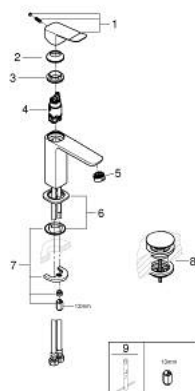

10 183 300 00 **DICE BASIN MIXER 1/2"**  
**M-SIZE**

**PRODUCT DESCRIPTION**

- Colour: chrome
- single hole installation
- metal lever
- GROHE SilkMove 28 mm ceramic cartridge
- adjustable flow rate limiter
- with temperature limiter
- GROHE LongLife finish
- GROHE EcoJoy - less water, perfect flow
- maximum flow rate (at 3 bar): 5 l/min
- GROHE FastFixation installation system
- GROHE QuickTool included
- smooth body with plastic push open waste set 1 1/4"
- flexible connection hoses

10 183 300 00 **DICE BASIN MIXER 1/2"**  
**M-SIZE**

**SPARE PARTS**

- 1: lever (Spare part-nr. 1060140000)
  - 2: Cap (Spare part-nr. 46581000)
  - 3: retaining ring (Spare part-nr. 07419000)
  - 4: Cartridge (Spare part-nr. 46580000)
  - 5: Mousseur (Spare part-nr. 48159000)
  - 6: Cubeo Rosette (Spare part-nr. 1060150000)
  - 7: Shank mounting kit (Spare part-nr. 46645000)
  - 8: Waste set with push-open plug (Spare part-nr. 65807000)
  - 9: Mounting wrench (Spare part-nr. 19017000)\*
- \* Optional accessories