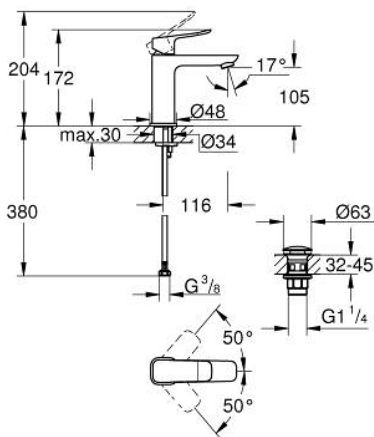

10 183 300 00 **DICE BASIN MIXER 1/2"**  
**M-SIZE**

**PRODUCT DESCRIPTION**

- Colour: chrome
- single hole installation
- metal lever
- GROHE SilkMove 28 mm ceramic cartridge
- adjustable flow rate limiter
- with temperature limiter
- GROHE LongLife finish
- GROHE EcoJoy - less water, perfect flow
- maximum flow rate (at 3 bar): 5 l/min
- GROHE FastFixation installation system
- GROHE QuickTool included
- smooth body with plastic push open waste set 1 1/4"
- flexible connection hoses

10 183 300 00 **DICE BASIN MIXER 1/2"**  
**M-SIZE**

**SPARE PARTS**

- 1: lever (Spare part-nr. 1060140000)
  - 2: Cap (Spare part-nr. 46581000)
  - 3: retaining ring (Spare part-nr. 07419000)
  - 4: Cartridge (Spare part-nr. 46580000)
  - 5: Mousseur (Spare part-nr. 48159000)
  - 6: Cubeo Rosette (Spare part-nr. 1060150000)
  - 7: Shank mounting kit (Spare part-nr. 46645000)
  - 8: Waste set with push-open plug (Spare part-nr. 65807000)
  - 9: Mounting wrench (Spare part-nr. 19017000)\*
- \* Optional accessories