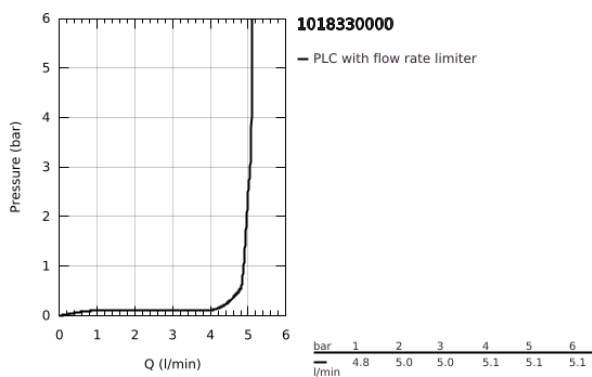

10 183 300 00 **DICE BASIN MIXER 1/2"**  
**M-SIZE**

**PRODUCT DESCRIPTION**

- Colour: chrome
- single hole installation
- metal lever
- GROHE SilkMove 28 mm ceramic cartridge
- adjustable flow rate limiter
- with temperature limiter
- GROHE LongLife finish
- GROHE EcoJoy - less water, perfect flow
- maximum flow rate (at 3 bar): 5 l/min
- GROHE FastFixation installation system
- GROHE QuickTool included
- smooth body with plastic push open waste set 1 1/4"
- flexible connection hoses

10 183 300 00 **DICE BASIN MIXER 1/2"**  
**M-SIZE**

**SPARE PARTS**

- 1: lever (Spare part-nr. 1060140000)
  - 2: Cap (Spare part-nr. 46581000)
  - 3: retaining ring (Spare part-nr. 07419000)
  - 4: Cartridge (Spare part-nr. 46580000)
  - 5: Mousseur (Spare part-nr. 48159000)
  - 6: Cubeo Rosette (Spare part-nr. 1060150000)
  - 7: Shank mounting kit (Spare part-nr. 46645000)
  - 8: Waste set with push-open plug (Spare part-nr. 65807000)
  - 9: Mounting wrench (Spare part-nr. 19017000)\*
- \* Optional accessories