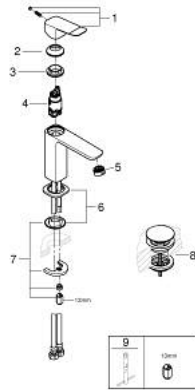

10 183 300 00 **DICE BASIN MIXER 1/2"**  
**M-SIZE**

**PRODUCT DESCRIPTION**

- Tyc: Chrome
- single hole installation
- metal lever
- GROHE SilkMove 28 mm ceramic cartridge
- adjustable flow rate limiter
- with temperature limiter
- GROHE LongLife finish
- AquaCalibrator
- maximum flow rate (at 3 bar): 5 l/min
- FastFixation installation system
- GROHE QuickTool included
- smooth body with plastic push open waste set 1 1/4"
- flexible connection hoses

10 183 300 00 **DICE BASIN MIXER 1/2"**  
**M-SIZE**

**SPARE PARTS**

- 1: lever (Spare part-nr. 1060140000)
  - 2: Cap (Spare part-nr. 46581000)
  - 3: Fitting ring (Spare part-nr. 07419000)
  - 4: Cartridge (Spare part-nr. 46580000)
  - 5: Mousseur (Spare part-nr. 48159000)
  - 6: Cubeo Rosette (Spare part-nr. 1060150000)
  - 7: Shank mounting kit (Spare part-nr. 46645000)
  - 8: Waste set with push-open plug (Spare part-nr. 65807000)
  - 9: Mounting wrench (Spare part-nr. 19017000)\*
- \* Optional accessories