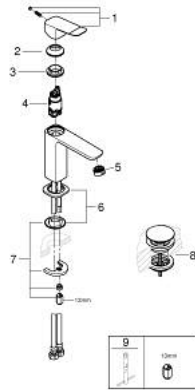

10 183 300 00 **DICE BASIN MIXER 1/2"**
M-SIZE

PRODUCT DESCRIPTION

- Tyc: Chrome
- single hole installation
- metal lever
- GROHE SilkMove 28 mm ceramic cartridge
- adjustable flow rate limiter
- with temperature limiter
- GROHE LongLife finish
- GROHE EcoJoy - Less water, perfect flow
- maximum flow rate (at 3 bar): 5 l/min
- GROHE FastFixation installation system
- GROHE QuickTool included
- smooth body with plastic push open waste set 1 1/4"
- flexible connection hoses

10 183 300 00 **DICE BASIN MIXER 1/2"**
M-SIZE

SPARE PARTS

- 1: lever (Spare part-nr. 1060140000)
 - 2: Cap (Spare part-nr. 46581000)
 - 3: Fitting ring (Spare part-nr. 07419000)
 - 4: Cartridge (Spare part-nr. 46580000)
 - 5: Mousseur (Spare part-nr. 48159000)
 - 6: Cubeo Rosette (Spare part-nr. 1060150000)
 - 7: Shank mounting kit (Spare part-nr. 46645000)
 - 8: Waste set with push-open plug (Spare part-nr. 65807000)
 - 9: Mounting wrench (Spare part-nr. 19017000)*
- * Optional accessories