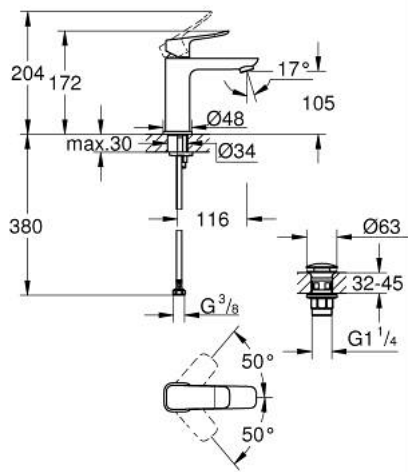

10 183 300 00 **DICE BASIN MIXER 1/2"**
M-SIZE

PRODUCT DESCRIPTION

- Tyc: Chrome
- single hole installation
- metal lever
- GROHE SilkMove 28 mm ceramic cartridge
- adjustable flow rate limiter
- with temperature limiter
- GROHE LongLife finish
- GROHE EcoJoy - Less water, perfect flow
- maximum flow rate (at 3 bar): 5 l/min
- GROHE FastFixation installation system
- GROHE QuickTool included
- smooth body with plastic push open waste set 1 1/4"
- flexible connection hoses

10 183 300 00 **DICE BASIN MIXER 1/2"**
M-SIZE

SPARE PARTS

- 1: lever (Spare part-nr. 1060140000)
 - 2: Cap (Spare part-nr. 46581000)
 - 3: Fitting ring (Spare part-nr. 07419000)
 - 4: Cartridge (Spare part-nr. 46580000)
 - 5: Mousseur (Spare part-nr. 48159000)
 - 6: Cubeo Rosette (Spare part-nr. 1060150000)
 - 7: Shank mounting kit (Spare part-nr. 46645000)
 - 8: Waste set with push-open plug (Spare part-nr. 65807000)
 - 9: Mounting wrench (Spare part-nr. 19017000)*
- * Optional accessories