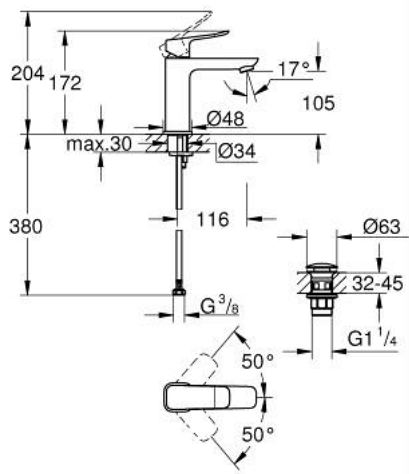

10 183 300 00 **DICE BASIN MIXER 1/2"**  
**M-SIZE**

**PRODUCT DESCRIPTION**

- Tyc: Chrome
- single hole installation
- metal lever
- GROHE SilkMove 28 mm ceramic cartridge
- adjustable flow rate limiter
- with temperature limiter
- GROHE LongLife finish
- AquaCalibrator
- maximum flow rate (at 3 bar): 5 l/min
- FastFixation installation system
- GROHE QuickTool included
- smooth body with plastic push open waste set 1 1/4"
- flexible connection hoses

10 183 300 00 **DICE BASIN MIXER 1/2"**  
**M-SIZE**

**SPARE PARTS**

- 1: lever (Spare part-nr. 1060140000)
  - 2: Cap (Spare part-nr. 46581000)
  - 3: Fitting ring (Spare part-nr. 07419000)
  - 4: Cartridge (Spare part-nr. 46580000)
  - 5: Mousseur (Spare part-nr. 48159000)
  - 6: Cubeo Rosette (Spare part-nr. 1060150000)
  - 7: Shank mounting kit (Spare part-nr. 46645000)
  - 8: Waste set with push-open plug (Spare part-nr. 65807000)
  - 9: Mounting wrench (Spare part-nr. 19017000)\*
- \* Optional accessories