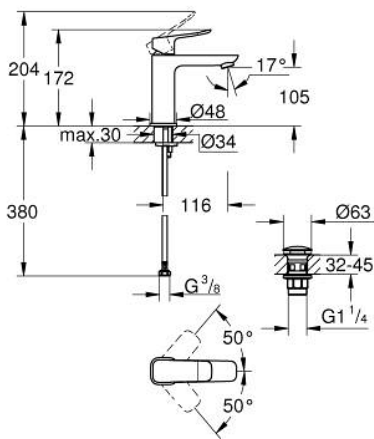

10 183 324 30 **DICE BASIN MIXER 1/2"**  
**M-SIZE**

**PRODUCT DESCRIPTION**

- Colour: matte black
- single hole installation
- metal lever
- GROHE SilkMove 28 mm ceramic cartridge
- adjustable flow rate limiter
- with temperature limiter
- AquaCalibrator
- maximum flow rate (at 3 bar): 5 l/min
- FastFixation installation system
- GROHE QuickTool included
- smooth body with plastic push open waste set 1 1/4"
- flexible connection hoses

10 183 324 30 **DICE BASIN MIXER 1/2"**  
**M-SIZE**

**SPARE PARTS**

- 1: lever (Spare part-nr. 1060142430)
  - 2: Cap (Spare part-nr. 465812430)
  - 3: retaining ring (Spare part-nr. 07419000)
  - 4: Cartridge (Spare part-nr. 46580000)
  - 5: Mousseur (Spare part-nr. 481592430)
  - 6: Cubeo Rosette (Spare part-nr. 1060152430)
  - 7: Shank mounting kit (Spare part-nr. 46645000)
  - 8: Waste set with push-open plug (Spare part-nr. 658072430)
  - 9: Mounting wrench (Spare part-nr. 19017000)\*
- \* Optional accessories