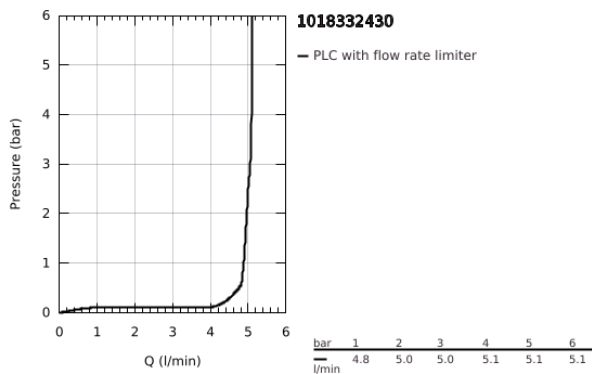

10 183 324 30 **DICE BASIN MIXER 1/2"**  
**M-SIZE**

**PRODUCT DESCRIPTION**

- Colour: matte black
- single hole installation
- metal lever
- GROHE SilkMove 28 mm ceramic cartridge
- adjustable flow rate limiter
- with temperature limiter
- AquaCalibrator
- maximum flow rate (at 3 bar): 5 l/min
- FastFixation installation system
- GROHE QuickTool included
- smooth body with plastic push open waste set 1 1/4"
- flexible connection hoses

10 183 324 30 **DICE BASIN MIXER 1/2"**  
**M-SIZE**

**SPARE PARTS**

- 1: lever (Spare part-nr. 1060142430)
  - 2: Cap (Spare part-nr. 465812430)
  - 3: retaining ring (Spare part-nr. 07419000)
  - 4: Cartridge (Spare part-nr. 46580000)
  - 5: Mousseur (Spare part-nr. 481592430)
  - 6: Cubeo Rosette (Spare part-nr. 1060152430)
  - 7: Shank mounting kit (Spare part-nr. 46645000)
  - 8: Waste set with push-open plug (Spare part-nr. 658072430)
  - 9: Mounting wrench (Spare part-nr. 19017000)\*
- \* Optional accessories