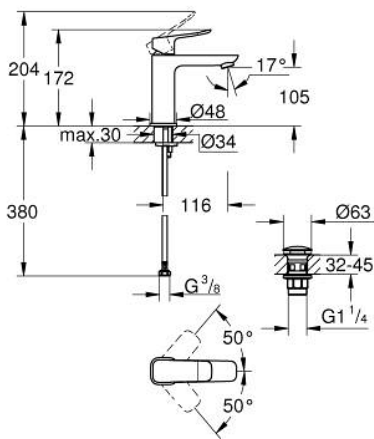

10 183 324 30 **DICE BASIN MIXER 1/2"**  
**M-SIZE**

**PRODUCT DESCRIPTION**

- Colour: matte black
- single hole installation
- metal lever
- GROHE SilkMove 28 mm ceramic cartridge
- adjustable flow rate limiter
- with temperature limiter
- GROHE EcoJoy - less water, perfect flow
- maximum flow rate (at 3 bar): 5 l/min
- GROHE FastFixation installation system
- GROHE QuickTool included
- smooth body with plastic push open waste set 1 1/4"
- flexible connection hoses

10 183 324 30 **DICE BASIN MIXER 1/2"**  
**M-SIZE**

**SPARE PARTS**

- 1: lever (Spare part-nr. 1060142430)
  - 2: Cap (Spare part-nr. 465812430)
  - 3: retaining ring (Spare part-nr. 07419000)
  - 4: Cartridge (Spare part-nr. 46580000)
  - 5: Mousseur (Spare part-nr. 481592430)
  - 6: Cubeo Rosette (Spare part-nr. 1060152430)
  - 7: Shank mounting kit (Spare part-nr. 46645000)
  - 8: Waste set with push-open plug (Spare part-nr. 658072430)
  - 9: Mounting wrench (Spare part-nr. 19017000)\*
- \* Optional accessories