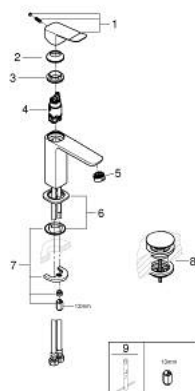

10 183 324 30 **DICE BASIN MIXER 1/2"**  
**M-SIZE**

**PRODUCT DESCRIPTION**

- Colour: matte black
- single hole installation
- metal lever
- GROHE SilkMove 28 mm ceramic cartridge
- adjustable flow rate limiter
- with temperature limiter
- AquaCalibrator
- maximum flow rate (at 3 bar): 5 l/min
- FastFixation installation system
- GROHE QuickTool included
- smooth body with plastic push open waste set 1 1/4"
- flexible connection hoses

10 183 324 30 **DICE BASIN MIXER 1/2"**  
**M-SIZE**

**SPARE PARTS**

- 1: lever (Spare part-nr. 1060142430)
  - 2: Cap (Spare part-nr. 465812430)
  - 3: retaining ring (Spare part-nr. 07419000)
  - 4: Cartridge (Spare part-nr. 46580000)
  - 5: Mousseur (Spare part-nr. 481592430)
  - 6: Cubeo Rosette (Spare part-nr. 1060152430)
  - 7: Shank mounting kit (Spare part-nr. 46645000)
  - 8: Waste set with push-open plug (Spare part-nr. 658072430)
  - 9: Mounting wrench (Spare part-nr. 19017000)\*
- \* Optional accessories