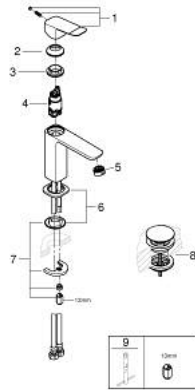

10 183 324 30 **DICE BASIN MIXER 1/2"**  
**M-SIZE**

**PRODUCT DESCRIPTION**

- Colour: matte black
- single hole installation
- metal lever
- GROHE SilkMove 28 mm ceramic cartridge
- adjustable flow rate limiter
- with temperature limiter
- GROHE EcoJoy - less water, perfect flow
- maximum flow rate (at 3 bar): 5 l/min
- GROHE FastFixation installation system
- GROHE QuickTool included
- smooth body with plastic push open waste set 1 1/4"
- flexible connection hoses

10 183 324 30 **DICE BASIN MIXER 1/2"**  
**M-SIZE**

**SPARE PARTS**

- 1: lever (Spare part-nr. 1060142430)
  - 2: Cap (Spare part-nr. 465812430)
  - 3: retaining ring (Spare part-nr. 07419000)
  - 4: Cartridge (Spare part-nr. 46580000)
  - 5: Mousseur (Spare part-nr. 481592430)
  - 6: Cubeo Rosette (Spare part-nr. 1060152430)
  - 7: Shank mounting kit (Spare part-nr. 46645000)
  - 8: Waste set with push-open plug (Spare part-nr. 658072430)
  - 9: Mounting wrench (Spare part-nr. 19017000)\*
- \* Optional accessories