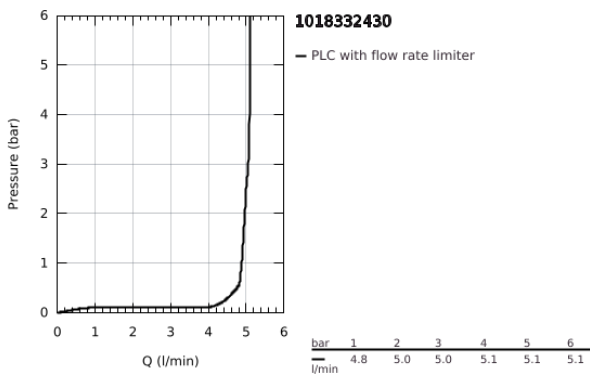

10 183 324 30 **DICE BASIN MIXER 1/2"**  
**M-SIZE**

**PRODUCT DESCRIPTION**

- Colour: matte black
- single hole installation
- metal lever
- GROHE SilkMove 28 mm ceramic cartridge
- adjustable flow rate limiter
- with temperature limiter
- GROHE EcoJoy - less water, perfect flow
- maximum flow rate (at 3 bar): 5 l/min
- GROHE FastFixation installation system
- GROHE QuickTool included
- smooth body with plastic push open waste set 1 1/4"
- flexible connection hoses

10 183 324 30 **DICE BASIN MIXER 1/2"**  
**M-SIZE**

**SPARE PARTS**

- 1: lever (Spare part-nr. 1060142430)
  - 2: Cap (Spare part-nr. 465812430)
  - 3: retaining ring (Spare part-nr. 07419000)
  - 4: Cartridge (Spare part-nr. 46580000)
  - 5: Mousseur (Spare part-nr. 481592430)
  - 6: Cubeo Rosette (Spare part-nr. 1060152430)
  - 7: Shank mounting kit (Spare part-nr. 46645000)
  - 8: Waste set with push-open plug (Spare part-nr. 658072430)
  - 9: Mounting wrench (Spare part-nr. 19017000)\*
- \* Optional accessories