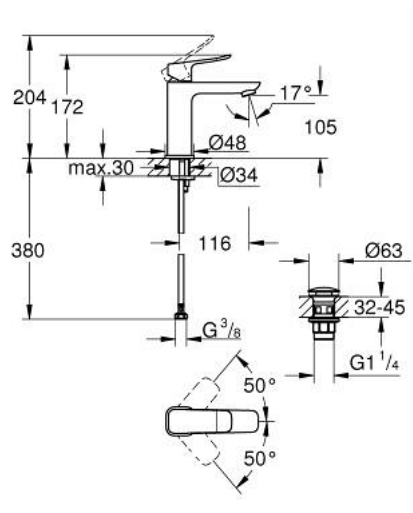

10 183 324 30 **DICE BASIN MIXER 1/2"**  
**M-SIZE**

**PRODUCT DESCRIPTION**

- Tyc: matte black
- single hole installation
- metal lever
- GROHE SilkMove 28 mm ceramic cartridge
- adjustable flow rate limiter
- with temperature limiter
- GROHE EcoJoy - Less water, perfect flow
- maximum flow rate (at 3 bar): 5 l/min
- GROHE FastFixation installation system
- GROHE QuickTool included
- smooth body with plastic push open waste set 1 1/4"
- flexible connection hoses

10 183 324 30 **DICE BASIN MIXER 1/2"**  
**M-SIZE**

**SPARE PARTS**

- 1: lever (Spare part-nr. 1060142430)
  - 2: Cap (Spare part-nr. 465812430)
  - 3: Fitting ring (Spare part-nr. 07419000)
  - 4: Cartridge (Spare part-nr. 46580000)
  - 5: Mousseur (Spare part-nr. 481592430)
  - 6: Cubeo Rosette (Spare part-nr. 1060152430)
  - 7: Shank mounting kit (Spare part-nr. 46645000)
  - 8: Waste set with push-open plug (Spare part-nr. 658072430)
  - 9: Mounting wrench (Spare part-nr. 19017000)\*
- \* Optional accessories