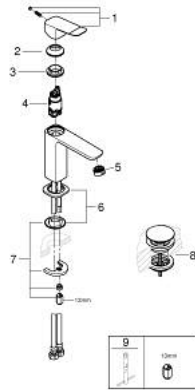

10 183 324 30 **DICE BASIN MIXER 1/2"**  
**M-SIZE**

**PRODUCT DESCRIPTION**

- Tyc: matte black
- single hole installation
- metal lever
- GROHE SilkMove 28 mm ceramic cartridge
- adjustable flow rate limiter
- with temperature limiter
- AquaCalibrator
- maximum flow rate (at 3 bar): 5 l/min
- FastFixation installation system
- GROHE QuickTool included
- smooth body with plastic push open waste set 1 1/4"
- flexible connection hoses

10 183 324 30 **DICE BASIN MIXER 1/2"**  
**M-SIZE**

**SPARE PARTS**

- 1: lever (Spare part-nr. 1060142430)
  - 2: Cap (Spare part-nr. 465812430)
  - 3: Fitting ring (Spare part-nr. 07419000)
  - 4: Cartridge (Spare part-nr. 46580000)
  - 5: Mousseur (Spare part-nr. 481592430)
  - 6: Cubeo Rosette (Spare part-nr. 1060152430)
  - 7: Shank mounting kit (Spare part-nr. 46645000)
  - 8: Waste set with push-open plug (Spare part-nr. 658072430)
  - 9: Mounting wrench (Spare part-nr. 19017000)\*
- \* Optional accessories