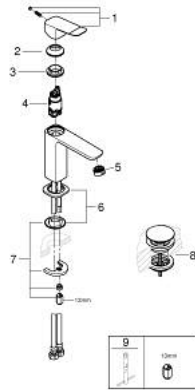

10 183 324 30 **DICE BASIN MIXER 1/2"**  
**M-SIZE**

**PRODUCT DESCRIPTION**

- Tyc: matte black
- single hole installation
- metal lever
- GROHE SilkMove 28 mm ceramic cartridge
- adjustable flow rate limiter
- with temperature limiter
- GROHE EcoJoy - Less water, perfect flow
- maximum flow rate (at 3 bar): 5 l/min
- GROHE FastFixation installation system
- GROHE QuickTool included
- smooth body with plastic push open waste set 1 1/4"
- flexible connection hoses

10 183 324 30 **DICE BASIN MIXER 1/2"**  
**M-SIZE**

**SPARE PARTS**

- 1: lever (Spare part-nr. 1060142430)
  - 2: Cap (Spare part-nr. 465812430)
  - 3: Fitting ring (Spare part-nr. 07419000)
  - 4: Cartridge (Spare part-nr. 46580000)
  - 5: Mousseur (Spare part-nr. 481592430)
  - 6: Cubeo Rosette (Spare part-nr. 1060152430)
  - 7: Shank mounting kit (Spare part-nr. 46645000)
  - 8: Waste set with push-open plug (Spare part-nr. 658072430)
  - 9: Mounting wrench (Spare part-nr. 19017000)\*
- \* Optional accessories