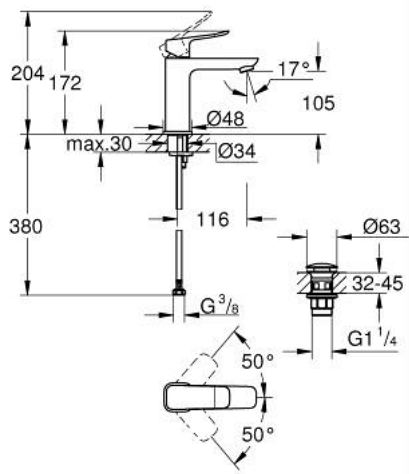

10 183 324 30 **DICE BASIN MIXER 1/2"**  
**M-SIZE**

**PRODUCT DESCRIPTION**

- Tyc: matte black
- single hole installation
- metal lever
- GROHE SilkMove 28 mm ceramic cartridge
- adjustable flow rate limiter
- with temperature limiter
- AquaCalibrator
- maximum flow rate (at 3 bar): 5 l/min
- FastFixation installation system
- GROHE QuickTool included
- smooth body with plastic push open waste set 1 1/4"
- flexible connection hoses

10 183 324 30 **DICE BASIN MIXER 1/2"**  
**M-SIZE**

**SPARE PARTS**

- 1: lever (Spare part-nr. 1060142430)
  - 2: Cap (Spare part-nr. 465812430)
  - 3: Fitting ring (Spare part-nr. 07419000)
  - 4: Cartridge (Spare part-nr. 46580000)
  - 5: Mousseur (Spare part-nr. 481592430)
  - 6: Cubeo Rosette (Spare part-nr. 1060152430)
  - 7: Shank mounting kit (Spare part-nr. 46645000)
  - 8: Waste set with push-open plug (Spare part-nr. 658072430)
  - 9: Mounting wrench (Spare part-nr. 19017000)\*
- \* Optional accessories