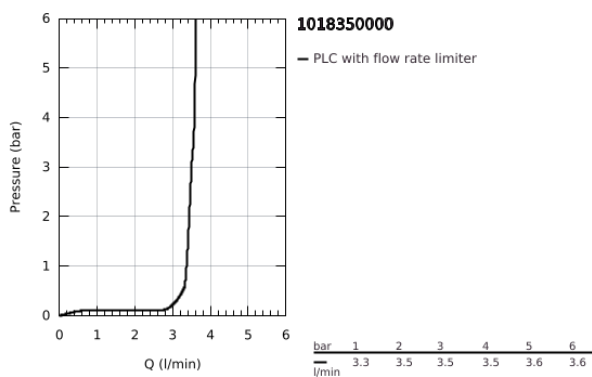

10 183 500 00 **DICE BASIN MIXER 1/2"**
M-SIZE

PRODUCT DESCRIPTION

- Colour: chrome
- single hole installation
- metal lever
- GROHE SilkMove 28 mm ceramic cartridge
- OpenCold - cold water flow in mid-lever position
- with temperature limiter
- GROHE LongLife finish
- maximum flow rate (at 3 bar): 3.5 l/min
- Low Flow Rate for exceptional efficiency
- smooth body with push-open waste set 1 1/4"
- flexible connection hoses
- GROHE QuickTool included

10 183 500 00 **DICE BASIN MIXER 1/2"**
M-SIZE

SPARE PARTS

- 1: lever (Spare part-nr. 1060190000)
 - 2: Cap (Spare part-nr. 46581000)
 - 3: retaining ring (Spare part-nr. 07419000)
 - 4: Cubeo Cartridge (Spare part-nr. 1060179990)
 - 5: Mousseur (Spare part-nr. 42604000)
 - 6: Cubeo Rosette (Spare part-nr. 1060150000)
 - 7: Shank mounting kit (Spare part-nr. 46249000)
 - 8: Waste set with push-open plug (Spare part-nr. 65807000)
 - 9: Mounting wrench (Spare part-nr. 19017000)*
- * Optional accessories