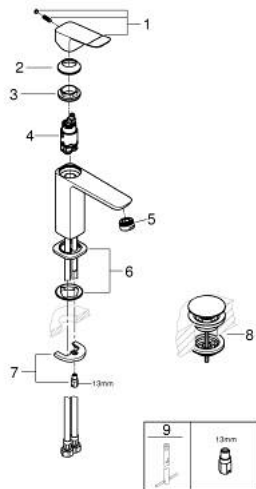

10 183 500 00 **DICE BASIN MIXER 1/2"**
M-SIZE

PRODUCT DESCRIPTION

- Colour: chrome
- single hole installation
- metal lever
- GROHE SilkMove 28 mm ceramic cartridge
- OpenCold - cold water flow in mid-lever position
- with temperature limiter
- GROHE LongLife finish
- maximum flow rate (at 3 bar): 3.5 l/min
- Low Flow Rate for exceptional efficiency
- smooth body with push-open waste set 1 1/4"
- flexible connection hoses
- GROHE QuickTool included

10 183 500 00 **DICE BASIN MIXER 1/2"**
M-SIZE

SPARE PARTS

- 1: lever (Spare part-nr. 1060190000)
 - 2: Cap (Spare part-nr. 46581000)
 - 3: retaining ring (Spare part-nr. 07419000)
 - 4: Cubeo Cartridge (Spare part-nr. 1060179990)
 - 5: Mousseur (Spare part-nr. 42604000)
 - 6: Cubeo Rosette (Spare part-nr. 1060150000)
 - 7: Shank mounting kit (Spare part-nr. 46249000)
 - 8: Waste set with push-open plug (Spare part-nr. 65807000)
 - 9: Mounting wrench (Spare part-nr. 19017000)*
- * Optional accessories