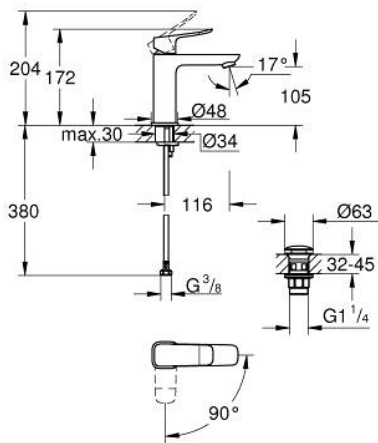

10 183 500 00 **DICE BASIN MIXER 1/2"**
M-SIZE

PRODUCT DESCRIPTION

- Colour: chrome
- single hole installation
- metal lever
- GROHE SilkMove 28 mm ceramic cartridge
- OpenCold - cold water flow in mid-lever position
- with temperature limiter
- GROHE LongLife finish
- maximum flow rate (at 3 bar): 3.5 l/min
- Low Flow Rate for exceptional efficiency
- smooth body with push-open waste set 1 1/4"
- flexible connection hoses
- GROHE QuickTool included

10 183 500 00 **DICE BASIN MIXER 1/2"**
M-SIZE

SPARE PARTS

- 1: lever (Spare part-nr. 1060190000)
 - 2: Cap (Spare part-nr. 46581000)
 - 3: retaining ring (Spare part-nr. 07419000)
 - 4: Cubeo Cartridge (Spare part-nr. 1060179990)
 - 5: Mousseur (Spare part-nr. 42604000)
 - 6: Cubeo Rosette (Spare part-nr. 1060150000)
 - 7: Shank mounting kit (Spare part-nr. 46249000)
 - 8: Waste set with push-open plug (Spare part-nr. 65807000)
 - 9: Mounting wrench (Spare part-nr. 19017000)*
- * Optional accessories