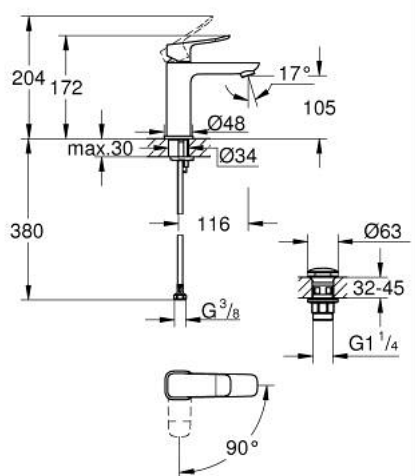

10 183 500 00 **DICE BASIN MIXER 1/2"**
M-SIZE

PRODUCT DESCRIPTION

- Tyc: Chrome
- single hole installation
- metal lever
- GROHE SilkMove 28 mm ceramic cartridge
- OpenCold - cold water flow in mid-lever position
- with temperature limiter
- GROHE LongLife finish
- maximum flow rate (at 3 bar): 3.5 l/min
- Low Flow Rate for exceptional efficiency
- smooth body with push-open waste set 1 1/4"
- flexible connection hoses
- GROHE QuickTool included

10 183 500 00 **DICE BASIN MIXER 1/2"**
M-SIZE

SPARE PARTS

- 1: lever (Spare part-nr. 1060190000)
 - 2: Cap (Spare part-nr. 46581000)
 - 3: Fitting ring (Spare part-nr. 07419000)
 - 4: Cubeo Cartridge (Spare part-nr. 1060179990)
 - 5: Mousseur (Spare part-nr. 42604000)
 - 6: Cubeo Rosette (Spare part-nr. 1060150000)
 - 7: Shank mounting kit (Spare part-nr. 46249000)
 - 8: Waste set with push-open plug (Spare part-nr. 65807000)
 - 9: Mounting wrench (Spare part-nr. 19017000)*
- * Optional accessories