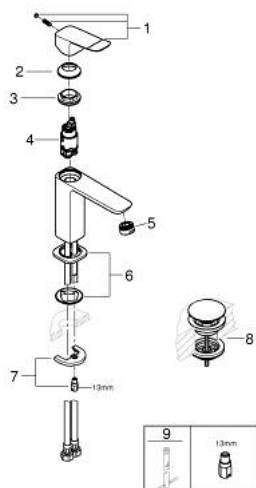

10 183 500 00 **DICE BASIN MIXER 1/2"**
M-SIZE

PRODUCT DESCRIPTION

- Tyc: Chrome
- single hole installation
- metal lever
- GROHE SilkMove 28 mm ceramic cartridge
- OpenCold - cold water flow in mid-lever position
- with temperature limiter
- GROHE LongLife finish
- maximum flow rate (at 3 bar): 3.5 l/min
- Low Flow Rate for exceptional efficiency
- smooth body with push-open waste set 1 1/4"
- flexible connection hoses
- GROHE QuickTool included

10 183 500 00 **DICE BASIN MIXER 1/2"**
M-SIZE

SPARE PARTS

- 1: lever (Spare part-nr. 1060190000)
 - 2: Cap (Spare part-nr. 46581000)
 - 3: Fitting ring (Spare part-nr. 07419000)
 - 4: Cubeo Cartridge (Spare part-nr. 1060179990)
 - 5: Mousseur (Spare part-nr. 42604000)
 - 6: Cubeo Rosette (Spare part-nr. 1060150000)
 - 7: Shank mounting kit (Spare part-nr. 46249000)
 - 8: Waste set with push-open plug (Spare part-nr. 65807000)
 - 9: Mounting wrench (Spare part-nr. 19017000)*
- * Optional accessories