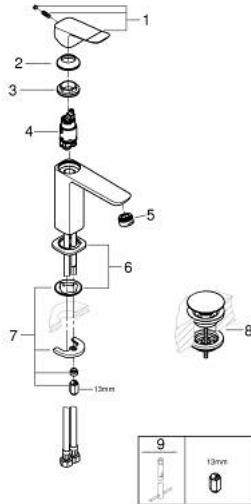

10 183 600 00 **DICE BASIN MIXER 1/2"**  
**M-SIZE**

**PRODUCT DESCRIPTION**

- Colour: chrome
- single hole installation
- metal lever
- GROHE SilkMove 28 mm ceramic cartridge
- EcoMode - cold water flow in mid-lever position saves energy
- adjustable flow rate limiter
- with temperature limiter
- GROHE LongLife finish
- GROHE EcoJoy - less water, perfect flow
- maximum flow rate (at 3 bar): 5 l/min
- GROHE FastFixation installation system
- GROHE QuickTool included
- smooth body with plastic push open waste set 1 1/4"
- flexible connection hoses

10 183 600 00 **DICE BASIN MIXER 1/2"**  
**M-SIZE**

**SPARE PARTS**

- 1: lever (Spare part-nr. 1060190000)
  - 2: Cap (Spare part-nr. 46581000)
  - 3: retaining ring (Spare part-nr. 07419000)
  - 4: Cubeo Cartridge (Spare part-nr. 1060179990)
  - 5: Mousseur (Spare part-nr. 48159000)
  - 6: Cubeo Rosette (Spare part-nr. 1060150000)
  - 7: Shank mounting kit (Spare part-nr. 46645000)
  - 8: Waste set with push-open plug (Spare part-nr. 65807000)
  - 9: Mounting wrench (Spare part-nr. 19017000)\*
- \* Optional accessories