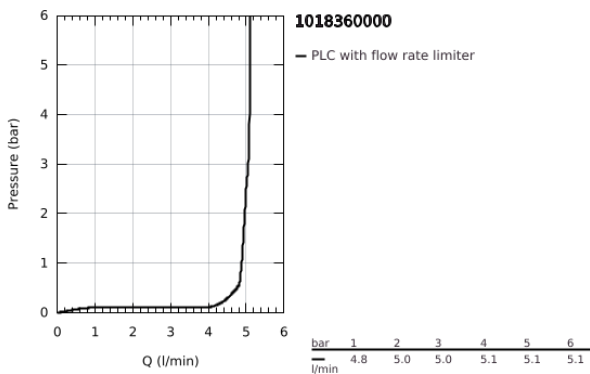

10 183 600 00 **DICE BASIN MIXER 1/2"**
M-SIZE

PRODUCT DESCRIPTION

- Colour: chrome
- single hole installation
- metal lever
- GROHE SilkMove 28 mm ceramic cartridge
- OpenCold - cold water flow in mid-lever position
- adjustable flow rate limiter
- with temperature limiter
- GROHE LongLife finish
- AquaCalibrator
- maximum flow rate (at 3 bar): 5 l/min
- FastFixation installation system
- GROHE QuickTool included
- smooth body with plastic push open waste set 1 1/4"
- flexible connection hoses

10 183 600 00 **DICE BASIN MIXER 1/2"**
M-SIZE

SPARE PARTS

- 1: lever (Spare part-nr. 1060190000)
 - 2: Cap (Spare part-nr. 46581000)
 - 3: retaining ring (Spare part-nr. 07419000)
 - 4: Cubeo Cartridge (Spare part-nr. 1060179990)
 - 5: Mousseur (Spare part-nr. 48159000)
 - 6: Cubeo Rosette (Spare part-nr. 1060150000)
 - 7: Shank mounting kit (Spare part-nr. 46645000)
 - 8: Waste set with push-open plug (Spare part-nr. 65807000)
 - 9: Mounting wrench (Spare part-nr. 19017000)*
- * Optional accessories