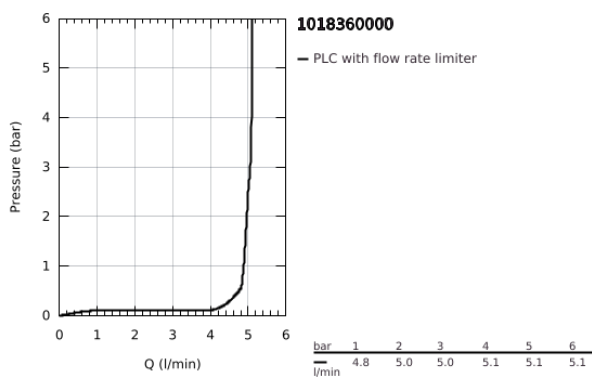

10 183 600 00 **DICE BASIN MIXER 1/2"**  
**M-SIZE**

**PRODUCT DESCRIPTION**

- Colour: chrome
- single hole installation
- metal lever
- GROHE SilkMove 28 mm ceramic cartridge
- EcoMode - cold water flow in mid-lever position saves energy
- adjustable flow rate limiter
- with temperature limiter
- GROHE LongLife finish
- GROHE EcoJoy - less water, perfect flow
- maximum flow rate (at 3 bar): 5 l/min
- GROHE FastFixation installation system
- GROHE QuickTool included
- smooth body with plastic push open waste set 1 1/4"
- flexible connection hoses

10 183 600 00 **DICE BASIN MIXER 1/2"**  
**M-SIZE**

**SPARE PARTS**

- 1: lever (Spare part-nr. 1060190000)
  - 2: Cap (Spare part-nr. 46581000)
  - 3: retaining ring (Spare part-nr. 07419000)
  - 4: Cubeo Cartridge (Spare part-nr. 1060179990)
  - 5: Mousseur (Spare part-nr. 48159000)
  - 6: Cubeo Rosette (Spare part-nr. 1060150000)
  - 7: Shank mounting kit (Spare part-nr. 46645000)
  - 8: Waste set with push-open plug (Spare part-nr. 65807000)
  - 9: Mounting wrench (Spare part-nr. 19017000)\*
- \* Optional accessories