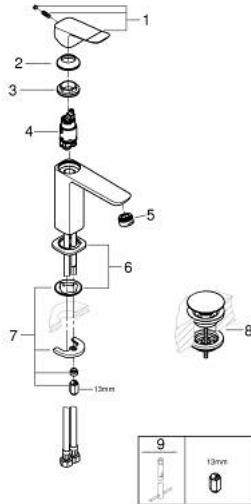

10 183 600 00 **DICE BASIN MIXER 1/2"**
M-SIZE

PRODUCT DESCRIPTION

- Colour: chrome
- single hole installation
- metal lever
- GROHE SilkMove 28 mm ceramic cartridge
- OpenCold - cold water flow in mid-lever position
- adjustable flow rate limiter
- with temperature limiter
- GROHE LongLife finish
- AquaCalibrator
- maximum flow rate (at 3 bar): 5 l/min
- FastFixation installation system
- GROHE QuickTool included
- smooth body with plastic push open waste set 1 1/4"
- flexible connection hoses

10 183 600 00 **DICE BASIN MIXER 1/2"**
M-SIZE

SPARE PARTS

- 1: lever (Spare part-nr. 1060190000)
 - 2: Cap (Spare part-nr. 46581000)
 - 3: retaining ring (Spare part-nr. 07419000)
 - 4: Cubeo Cartridge (Spare part-nr. 1060179990)
 - 5: Mousseur (Spare part-nr. 48159000)
 - 6: Cubeo Rosette (Spare part-nr. 1060150000)
 - 7: Shank mounting kit (Spare part-nr. 46645000)
 - 8: Waste set with push-open plug (Spare part-nr. 65807000)
 - 9: Mounting wrench (Spare part-nr. 19017000)*
- * Optional accessories