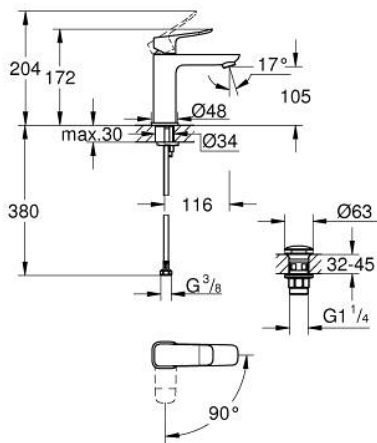

10 183 600 00 **DICE BASIN MIXER 1/2"**  
**M-SIZE**

**PRODUCT DESCRIPTION**

- Colour: chrome
- single hole installation
- metal lever
- GROHE SilkMove 28 mm ceramic cartridge
- EcoMode - cold water flow in mid-lever position saves energy
- adjustable flow rate limiter
- with temperature limiter
- GROHE LongLife finish
- GROHE EcoJoy - less water, perfect flow
- maximum flow rate (at 3 bar): 5 l/min
- GROHE FastFixation installation system
- GROHE QuickTool included
- smooth body with plastic push open waste set 1 1/4"
- flexible connection hoses

10 183 600 00 **DICE BASIN MIXER 1/2"**  
**M-SIZE**

**SPARE PARTS**

- 1: lever (Spare part-nr. 1060190000)
  - 2: Cap (Spare part-nr. 46581000)
  - 3: retaining ring (Spare part-nr. 07419000)
  - 4: Cubeo Cartridge (Spare part-nr. 1060179990)
  - 5: Mousseur (Spare part-nr. 48159000)
  - 6: Cubeo Rosette (Spare part-nr. 1060150000)
  - 7: Shank mounting kit (Spare part-nr. 46645000)
  - 8: Waste set with push-open plug (Spare part-nr. 65807000)
  - 9: Mounting wrench (Spare part-nr. 19017000)\*
- \* Optional accessories