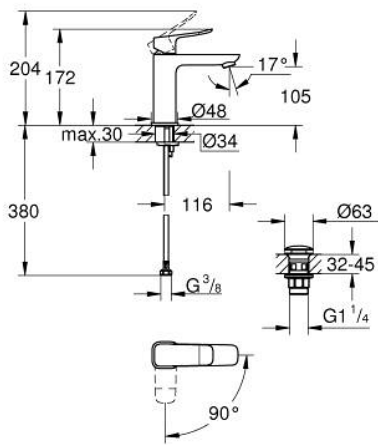

10 183 600 00 **DICE BASIN MIXER 1/2"**
M-SIZE

PRODUCT DESCRIPTION

- Colour: chrome
- single hole installation
- metal lever
- GROHE SilkMove 28 mm ceramic cartridge
- OpenCold - cold water flow in mid-lever position
- adjustable flow rate limiter
- with temperature limiter
- GROHE LongLife finish
- AquaCalibrator
- maximum flow rate (at 3 bar): 5 l/min
- FastFixation installation system
- GROHE QuickTool included
- smooth body with plastic push open waste set 1 1/4"
- flexible connection hoses

10 183 600 00 **DICE BASIN MIXER 1/2"**
M-SIZE

SPARE PARTS

- 1: lever (Spare part-nr. 1060190000)
 - 2: Cap (Spare part-nr. 46581000)
 - 3: retaining ring (Spare part-nr. 07419000)
 - 4: Cubeo Cartridge (Spare part-nr. 1060179990)
 - 5: Mousseur (Spare part-nr. 48159000)
 - 6: Cubeo Rosette (Spare part-nr. 1060150000)
 - 7: Shank mounting kit (Spare part-nr. 46645000)
 - 8: Waste set with push-open plug (Spare part-nr. 65807000)
 - 9: Mounting wrench (Spare part-nr. 19017000)*
- * Optional accessories