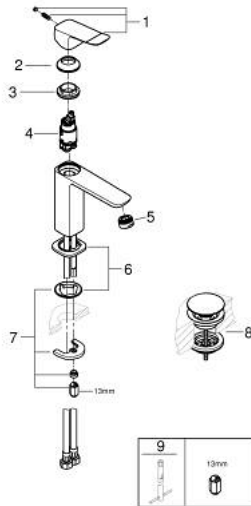

10 183 600 00 **DICE BASIN MIXER 1/2"**
M-SIZE

PRODUCT DESCRIPTION

- Tyc: Chrome
- single hole installation
- metal lever
- GROHE SilkMove 28 mm ceramic cartridge
- EcoMode - cold water flow in mid-lever position saves energy
- adjustable flow rate limiter
- with temperature limiter
- GROHE LongLife finish
- GROHE EcoJoy - Less water, perfect flow
- maximum flow rate (at 3 bar): 5 l/min
- GROHE FastFixation installation system
- GROHE QuickTool included
- smooth body with plastic push open waste set 1 1/4"
- flexible connection hoses

10 183 600 00 **DICE BASIN MIXER 1/2"**
M-SIZE

SPARE PARTS

- 1: lever (Spare part-nr. 1060190000)
 - 2: Cap (Spare part-nr. 46581000)
 - 3: Fitting ring (Spare part-nr. 07419000)
 - 4: Cubeo Cartridge (Spare part-nr. 1060179990)
 - 5: Mousseur (Spare part-nr. 48159000)
 - 6: Cubeo Rosette (Spare part-nr. 1060150000)
 - 7: Shank mounting kit (Spare part-nr. 46645000)
 - 8: Waste set with push-open plug (Spare part-nr. 65807000)
 - 9: Mounting wrench (Spare part-nr. 19017000)*
- * Optional accessories