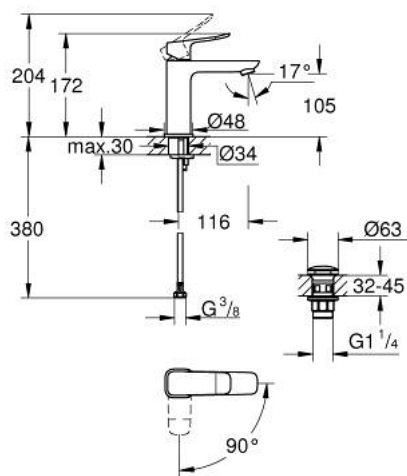

10 183 600 00 **DICE BASIN MIXER 1/2"**
M-SIZE

PRODUCT DESCRIPTION

- Tyc: Chrome
- single hole installation
- metal lever
- GROHE SilkMove 28 mm ceramic cartridge
- OpenCold - cold water flow in mid-lever position
- adjustable flow rate limiter
- with temperature limiter
- GROHE LongLife finish
- AquaCalibrator
- maximum flow rate (at 3 bar): 5 l/min
- FastFixation installation system
- GROHE QuickTool included
- smooth body with plastic push open waste set 1 1/4"
- flexible connection hoses

10 183 600 00 **DICE BASIN MIXER 1/2"**
M-SIZE

SPARE PARTS

- 1: lever (Spare part-nr. 1060190000)
 - 2: Cap (Spare part-nr. 46581000)
 - 3: Fitting ring (Spare part-nr. 07419000)
 - 4: Cubeo Cartridge (Spare part-nr. 1060179990)
 - 5: Mousseur (Spare part-nr. 48159000)
 - 6: Cubeo Rosette (Spare part-nr. 1060150000)
 - 7: Shank mounting kit (Spare part-nr. 46645000)
 - 8: Waste set with push-open plug (Spare part-nr. 65807000)
 - 9: Mounting wrench (Spare part-nr. 19017000)*
- * Optional accessories