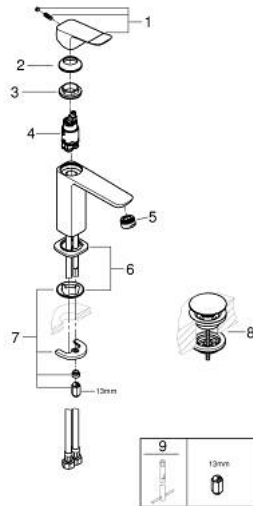

10 183 600 00 **DICE BASIN MIXER 1/2"**
M-SIZE

PRODUCT DESCRIPTION

- Tyc: Chrome
- single hole installation
- metal lever
- GROHE SilkMove 28 mm ceramic cartridge
- OpenCold - cold water flow in mid-lever position
- adjustable flow rate limiter
- with temperature limiter
- GROHE LongLife finish
- AquaCalibrator
- maximum flow rate (at 3 bar): 5 l/min
- FastFixation installation system
- GROHE QuickTool included
- smooth body with plastic push open waste set 1 1/4"
- flexible connection hoses

10 183 600 00 **DICE BASIN MIXER 1/2"**
M-SIZE

SPARE PARTS

- 1: lever (Spare part-nr. 1060190000)
 - 2: Cap (Spare part-nr. 46581000)
 - 3: Fitting ring (Spare part-nr. 07419000)
 - 4: Cubeo Cartridge (Spare part-nr. 1060179990)
 - 5: Mousseur (Spare part-nr. 48159000)
 - 6: Cubeo Rosette (Spare part-nr. 1060150000)
 - 7: Shank mounting kit (Spare part-nr. 46645000)
 - 8: Waste set with push-open plug (Spare part-nr. 65807000)
 - 9: Mounting wrench (Spare part-nr. 19017000)*
- * Optional accessories