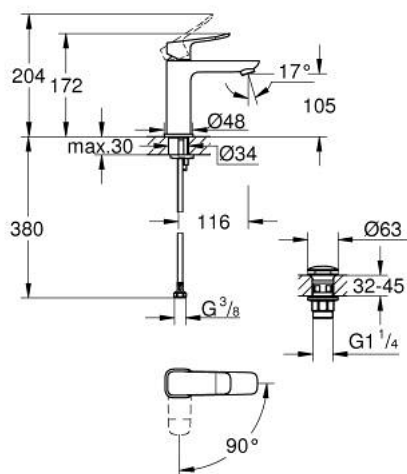

10 183 600 00 **DICE BASIN MIXER 1/2"**
M-SIZE

PRODUCT DESCRIPTION

- Tyc: Chrome
- single hole installation
- metal lever
- GROHE SilkMove 28 mm ceramic cartridge
- EcoMode - cold water flow in mid-lever position saves energy
- adjustable flow rate limiter
- with temperature limiter
- GROHE LongLife finish
- GROHE EcoJoy - Less water, perfect flow
- maximum flow rate (at 3 bar): 5 l/min
- GROHE FastFixation installation system
- GROHE QuickTool included
- smooth body with plastic push open waste set 1 1/4"
- flexible connection hoses

10 183 600 00 **DICE BASIN MIXER 1/2"**
M-SIZE

SPARE PARTS

- 1: lever (Spare part-nr. 1060190000)
 - 2: Cap (Spare part-nr. 46581000)
 - 3: Fitting ring (Spare part-nr. 07419000)
 - 4: Cubeo Cartridge (Spare part-nr. 1060179990)
 - 5: Mousseur (Spare part-nr. 48159000)
 - 6: Cubeo Rosette (Spare part-nr. 1060150000)
 - 7: Shank mounting kit (Spare part-nr. 46645000)
 - 8: Waste set with push-open plug (Spare part-nr. 65807000)
 - 9: Mounting wrench (Spare part-nr. 19017000)*
- * Optional accessories