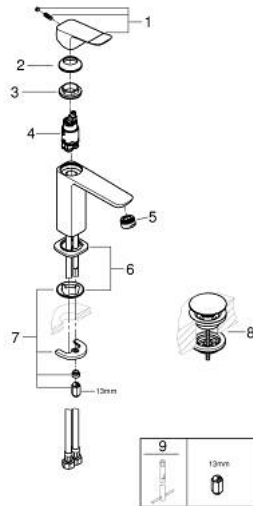

10 183 624 30 **DICE BASIN MIXER 1/2"**
M-SIZE

PRODUCT DESCRIPTION

- Colour: matte black
- single hole installation
- metal lever
- GROHE SilkMove 28 mm ceramic cartridge
- EcoMode - cold water flow in mid-lever position saves energy
- adjustable flow rate limiter
- with temperature limiter
- GROHE EcoJoy - less water, perfect flow
- maximum flow rate (at 3 bar): 5 l/min
- GROHE FastFixation installation system
- GROHE QuickTool included
- smooth body with plastic push open waste set 1 1/4"
- flexible connection hoses

10 183 624 30 **DICE BASIN MIXER 1/2"**
M-SIZE

SPARE PARTS

- 1: lever (Spare part-nr. 1060192430)
 - 2: Cap (Spare part-nr. 465812430)
 - 3: retaining ring (Spare part-nr. 07419000)
 - 4: Cubeo Cartridge (Spare part-nr. 1060179990)
 - 5: Mousseur (Spare part-nr. 481592430)
 - 6: Cubeo Rosette (Spare part-nr. 1060152430)
 - 7: Shank mounting kit (Spare part-nr. 46645000)
 - 8: Waste set with push-open plug (Spare part-nr. 658072430)
 - 9: Mounting wrench (Spare part-nr. 19017000)*
- * Optional accessories