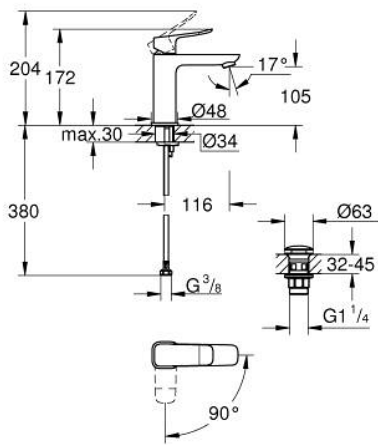

10 183 624 30 **DICE BASIN MIXER 1/2"**
M-SIZE

PRODUCT DESCRIPTION

- Colour: matte black
- single hole installation
- metal lever
- GROHE SilkMove 28 mm ceramic cartridge
- EcoMode - cold water flow in mid-lever position saves energy
- adjustable flow rate limiter
- with temperature limiter
- GROHE EcoJoy - less water, perfect flow
- maximum flow rate (at 3 bar): 5 l/min
- GROHE FastFixation installation system
- GROHE QuickTool included
- smooth body with plastic push open waste set 1 1/4"
- flexible connection hoses

10 183 624 30 **DICE BASIN MIXER 1/2"**
M-SIZE

SPARE PARTS

- 1: lever (Spare part-nr. 1060192430)
 - 2: Cap (Spare part-nr. 465812430)
 - 3: retaining ring (Spare part-nr. 07419000)
 - 4: Cubeo Cartridge (Spare part-nr. 1060179990)
 - 5: Mousseur (Spare part-nr. 481592430)
 - 6: Cubeo Rosette (Spare part-nr. 1060152430)
 - 7: Shank mounting kit (Spare part-nr. 46645000)
 - 8: Waste set with push-open plug (Spare part-nr. 658072430)
 - 9: Mounting wrench (Spare part-nr. 19017000)*
- * Optional accessories