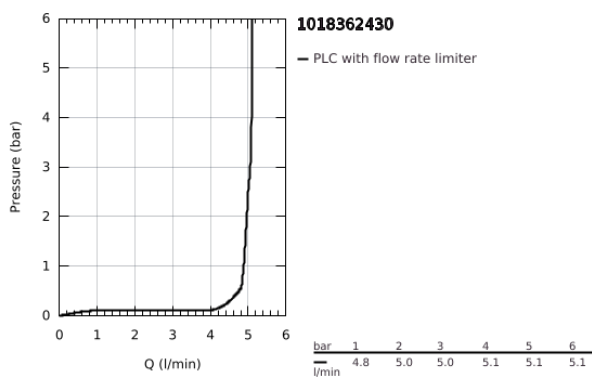

10 183 624 30 **DICE BASIN MIXER 1/2"**
M-SIZE

PRODUCT DESCRIPTION

- Colour: matte black
- single hole installation
- metal lever
- GROHE SilkMove 28 mm ceramic cartridge
- EcoMode - cold water flow in mid-lever position saves energy
- adjustable flow rate limiter
- with temperature limiter
- GROHE EcoJoy - less water, perfect flow
- maximum flow rate (at 3 bar): 5 l/min
- GROHE FastFixation installation system
- GROHE QuickTool included
- smooth body with plastic push open waste set 1 1/4"
- flexible connection hoses

10 183 624 30 **DICE BASIN MIXER 1/2"**
M-SIZE

SPARE PARTS

- 1: lever (Spare part-nr. 1060192430)
 - 2: Cap (Spare part-nr. 465812430)
 - 3: retaining ring (Spare part-nr. 07419000)
 - 4: Cubeo Cartridge (Spare part-nr. 1060179990)
 - 5: Mousseur (Spare part-nr. 481592430)
 - 6: Cubeo Rosette (Spare part-nr. 1060152430)
 - 7: Shank mounting kit (Spare part-nr. 46645000)
 - 8: Waste set with push-open plug (Spare part-nr. 658072430)
 - 9: Mounting wrench (Spare part-nr. 19017000)*
- * Optional accessories