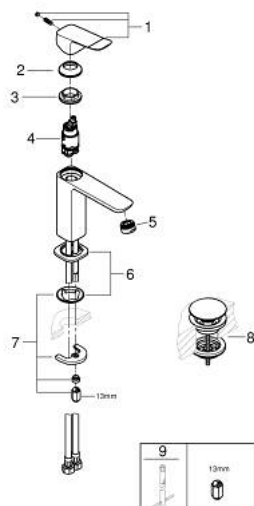

10 183 624 30 **DICE BASIN MIXER 1/2"**
M-SIZE

PRODUCT DESCRIPTION

- Tyc: matte black
- single hole installation
- metal lever
- GROHE SilkMove 28 mm ceramic cartridge
- EcoMode - cold water flow in mid-lever position saves energy
- adjustable flow rate limiter
- with temperature limiter
- GROHE EcoJoy - Less water, perfect flow
- maximum flow rate (at 3 bar): 5 l/min
- GROHE FastFixation installation system
- GROHE QuickTool included
- smooth body with plastic push open waste set 1 1/4"
- flexible connection hoses

10 183 624 30 **DICE BASIN MIXER 1/2"**
M-SIZE

SPARE PARTS

- 1: lever (Spare part-nr. 1060192430)
 - 2: Cap (Spare part-nr. 465812430)
 - 3: Fitting ring (Spare part-nr. 07419000)
 - 4: Cubeo Cartridge (Spare part-nr. 1060179990)
 - 5: Mousseur (Spare part-nr. 481592430)
 - 6: Cubeo Rosette (Spare part-nr. 1060152430)
 - 7: Shank mounting kit (Spare part-nr. 46645000)
 - 8: Waste set with push-open plug (Spare part-nr. 658072430)
 - 9: Mounting wrench (Spare part-nr. 19017000)*
- * Optional accessories