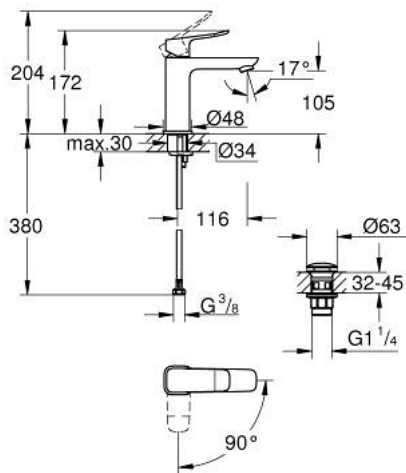

10 183 624 30 **DICE BASIN MIXER 1/2"**
M-SIZE

PRODUCT DESCRIPTION

- Tyc: matte black
- single hole installation
- metal lever
- GROHE SilkMove 28 mm ceramic cartridge
- OpenCold - cold water flow in mid-lever position
- adjustable flow rate limiter
- with temperature limiter
- AquaCalibrator
- maximum flow rate (at 3 bar): 5 l/min
- FastFixation installation system
- GROHE QuickTool included
- smooth body with plastic push open waste set 1 1/4"
- flexible connection hoses

10 183 624 30 **DICE BASIN MIXER 1/2"**
M-SIZE

SPARE PARTS

- 1: lever (Spare part-nr. 1060192430)
 - 2: Cap (Spare part-nr. 465812430)
 - 3: Fitting ring (Spare part-nr. 07419000)
 - 4: Cubeo Cartridge (Spare part-nr. 1060179990)
 - 5: Mousseur (Spare part-nr. 481592430)
 - 6: Cubeo Rosette (Spare part-nr. 1060152430)
 - 7: Shank mounting kit (Spare part-nr. 46645000)
 - 8: Waste set with push-open plug (Spare part-nr. 658072430)
 - 9: Mounting wrench (Spare part-nr. 19017000)*
- * Optional accessories