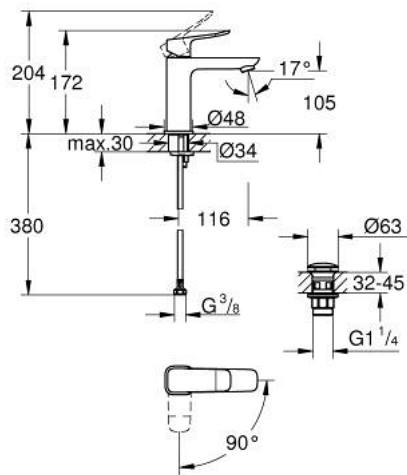

10 183 624 30 **DICE BASIN MIXER 1/2"**
M-SIZE

PRODUCT DESCRIPTION

- Tyc: matte black
- single hole installation
- metal lever
- GROHE SilkMove 28 mm ceramic cartridge
- EcoMode - cold water flow in mid-lever position saves energy
- adjustable flow rate limiter
- with temperature limiter
- GROHE EcoJoy - Less water, perfect flow
- maximum flow rate (at 3 bar): 5 l/min
- GROHE FastFixation installation system
- GROHE QuickTool included
- smooth body with plastic push open waste set 1 1/4"
- flexible connection hoses

10 183 624 30 **DICE BASIN MIXER 1/2"**
M-SIZE

SPARE PARTS

- 1: lever (Spare part-nr. 1060192430)
 - 2: Cap (Spare part-nr. 465812430)
 - 3: Fitting ring (Spare part-nr. 07419000)
 - 4: Cubeo Cartridge (Spare part-nr. 1060179990)
 - 5: Mousseur (Spare part-nr. 481592430)
 - 6: Cubeo Rosette (Spare part-nr. 1060152430)
 - 7: Shank mounting kit (Spare part-nr. 46645000)
 - 8: Waste set with push-open plug (Spare part-nr. 658072430)
 - 9: Mounting wrench (Spare part-nr. 19017000)*
- * Optional accessories