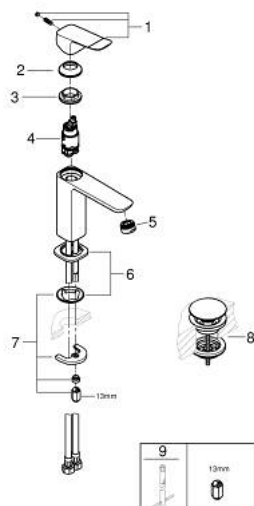

10 183 624 30 **DICE BASIN MIXER 1/2"**
M-SIZE

PRODUCT DESCRIPTION

- Tyc: matte black
- single hole installation
- metal lever
- GROHE SilkMove 28 mm ceramic cartridge
- OpenCold - cold water flow in mid-lever position
- adjustable flow rate limiter
- with temperature limiter
- AquaCalibrator
- maximum flow rate (at 3 bar): 5 l/min
- FastFixation installation system
- GROHE QuickTool included
- smooth body with plastic push open waste set 1 1/4"
- flexible connection hoses

10 183 624 30 **DICE BASIN MIXER 1/2"**
M-SIZE

SPARE PARTS

- 1: lever (Spare part-nr. 1060192430)
 - 2: Cap (Spare part-nr. 465812430)
 - 3: Fitting ring (Spare part-nr. 07419000)
 - 4: Cubeo Cartridge (Spare part-nr. 1060179990)
 - 5: Mousseur (Spare part-nr. 481592430)
 - 6: Cubeo Rosette (Spare part-nr. 1060152430)
 - 7: Shank mounting kit (Spare part-nr. 46645000)
 - 8: Waste set with push-open plug (Spare part-nr. 658072430)
 - 9: Mounting wrench (Spare part-nr. 19017000)*
- * Optional accessories