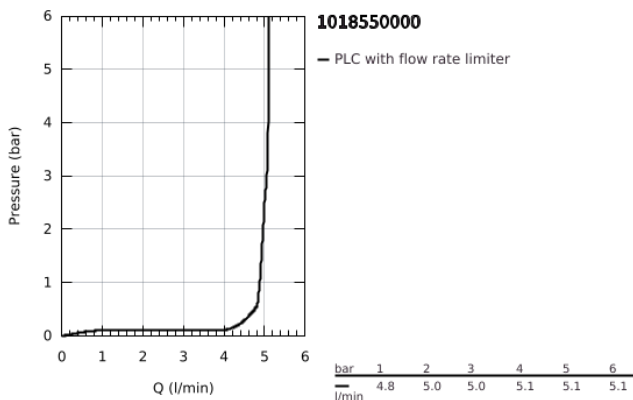

10 185 500 00 **DICE SINGLE-LEVER BASIN MIXER 1/2" XS-SIZE**

PRODUCT DESCRIPTION

- Colour: chrome
- single hole installation
- metal lever
- GROHE SilkMove 28 mm ceramic cartridge
- with temperature limiter
- GROHE LongLife finish
- GROHE EcoJoy - less water, perfect flow
- maximum flow rate (at 3 bar): 5 l/min
- smooth body
- flexible connection hoses
- GROHE QuickTool included

10 185 500 00 **DICE SINGLE-LEVER BASIN MIXER 1/2" XS-SIZE**

SPARE PARTS

- 1: Cubeo Lever (Spare part-nr. 1060130000)
 - 2: Cap (Spare part-nr. 46581000)
 - 3: retaining ring (Spare part-nr. 07419000)
 - 4: Cartridge (Spare part-nr. 46580000)
 - 5: Mousseur (Spare part-nr. 48280000)
 - 6: Cubeo Rosette (Spare part-nr. 1060150000)
 - 7: Shank mounting kit (Spare part-nr. 46249000)
 - 8: Waste set with push-open plug (Spare part-nr. 65807000)*
 - 9: Mounting wrench (Spare part-nr. 19017000)*
- * Optional accessories