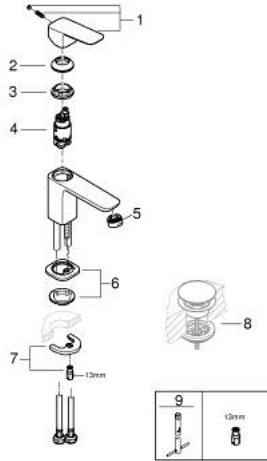

10 185 500 00 **DICE SINGLE-LEVER BASIN MIXER 1/2" XS-SIZE**

PRODUCT DESCRIPTION

- Colour: chrome
- single hole installation
- metal lever
- GROHE SilkMove 28 mm ceramic cartridge
- with temperature limiter
- GROHE LongLife finish
- GROHE EcoJoy - less water, perfect flow
- maximum flow rate (at 3 bar): 5 l/min
- smooth body
- flexible connection hoses
- GROHE QuickTool included

10 185 500 00 **DICE SINGLE-LEVER BASIN MIXER 1/2" XS-SIZE**

SPARE PARTS

- 1: Cubeo Lever (Spare part-nr. 1060130000)
 - 2: Cap (Spare part-nr. 46581000)
 - 3: retaining ring (Spare part-nr. 07419000)
 - 4: Cartridge (Spare part-nr. 46580000)
 - 5: Mousseur (Spare part-nr. 48280000)
 - 6: Cubeo Rosette (Spare part-nr. 1060150000)
 - 7: Shank mounting kit (Spare part-nr. 46249000)
 - 8: Waste set with push-open plug (Spare part-nr. 65807000)*
 - 9: Mounting wrench (Spare part-nr. 19017000)*
- * Optional accessories