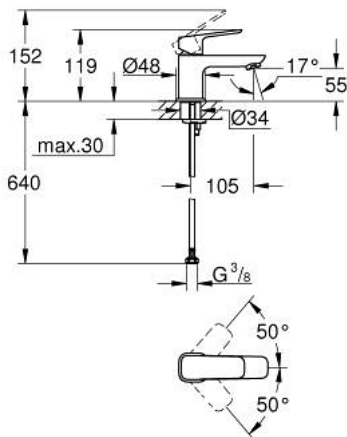

10 185 500 00 **DICE SINGLE-LEVER BASIN MIXER 1/2" XS-SIZE**

PRODUCT DESCRIPTION

- Colour: chrome
- single hole installation
- metal lever
- GROHE SilkMove 28 mm ceramic cartridge
- with temperature limiter
- GROHE LongLife finish
- GROHE EcoJoy - less water, perfect flow
- maximum flow rate (at 3 bar): 5 l/min
- smooth body
- flexible connection hoses
- GROHE QuickTool included

10 185 500 00 **DICE SINGLE-LEVER BASIN MIXER 1/2" XS-SIZE**

SPARE PARTS

- 1: Cubeo Lever (Spare part-nr. 1060130000)
 - 2: Cap (Spare part-nr. 46581000)
 - 3: retaining ring (Spare part-nr. 07419000)
 - 4: Cartridge (Spare part-nr. 46580000)
 - 5: Mousseur (Spare part-nr. 48280000)
 - 6: Cubeo Rosette (Spare part-nr. 1060150000)
 - 7: Shank mounting kit (Spare part-nr. 46249000)
 - 8: Waste set with push-open plug (Spare part-nr. 65807000)*
 - 9: Mounting wrench (Spare part-nr. 19017000)*
- * Optional accessories