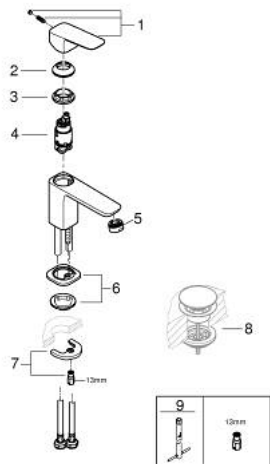

10 185 500 00 **DICE SINGLE-LEVER BASIN MIXER 1/2"**
XS-SIZE

PRODUCT DESCRIPTION

- Tyc: Chrome
- single hole installation
- metal lever
- GROHE SilkMove 28 mm ceramic cartridge
- with temperature limiter
- GROHE LongLife finish
- GROHE EcoJoy - Less water, perfect flow
- maximum flow rate (at 3 bar): 5 l/min
- smooth body
- flexible connection hoses
- GROHE QuickTool included

10 185 500 00 **DICE SINGLE-LEVER BASIN MIXER 1/2"**
XS-SIZE

SPARE PARTS

- 1: Cubeo Lever (Spare part-nr. 1060130000)
 - 2: Cap (Spare part-nr. 46581000)
 - 3: Fitting ring (Spare part-nr. 07419000)
 - 4: Cartridge (Spare part-nr. 46580000)
 - 5: Mousseur (Spare part-nr. 48280000)
 - 6: Cubeo Rosette (Spare part-nr. 1060150000)
 - 7: Shank mounting kit (Spare part-nr. 46249000)
 - 8: Waste set with push-open plug (Spare part-nr. 65807000)*
 - 9: Mounting wrench (Spare part-nr. 19017000)*
- * Optional accessories