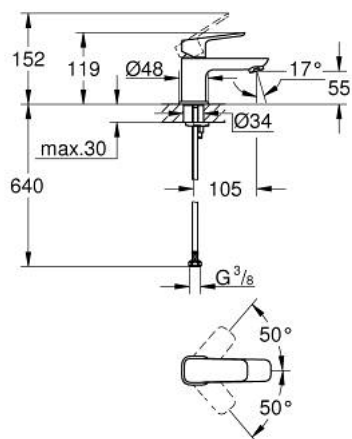

10 185 500 00 **DICE SINGLE-LEVER BASIN MIXER 1/2"**
XS-SIZE

PRODUCT DESCRIPTION

- Tyc: Chrome
- single hole installation
- metal lever
- GROHE SilkMove 28 mm ceramic cartridge
- with temperature limiter
- GROHE LongLife finish
- GROHE EcoJoy - Less water, perfect flow
- maximum flow rate (at 3 bar): 5 l/min
- smooth body
- flexible connection hoses
- GROHE QuickTool included

10 185 500 00 **DICE SINGLE-LEVER BASIN MIXER 1/2"**
XS-SIZE

SPARE PARTS

- 1: Cubeo Lever (Spare part-nr. 1060130000)
 - 2: Cap (Spare part-nr. 46581000)
 - 3: Fitting ring (Spare part-nr. 07419000)
 - 4: Cartridge (Spare part-nr. 46580000)
 - 5: Mousseur (Spare part-nr. 48280000)
 - 6: Cubeo Rosette (Spare part-nr. 1060150000)
 - 7: Shank mounting kit (Spare part-nr. 46249000)
 - 8: Waste set with push-open plug (Spare part-nr. 65807000)*
 - 9: Mounting wrench (Spare part-nr. 19017000)*
- * Optional accessories