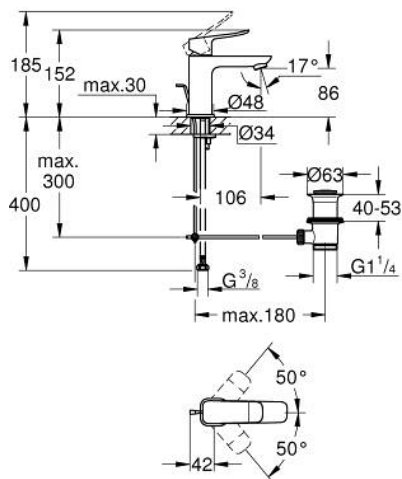

10 185 600 00 **DICE BASIN MIXER 1/2"**
S-SIZE

PRODUCT DESCRIPTION

- Colour: chrome
- single hole installation
- metal lever
- GROHE SilkMove 28 mm ceramic cartridge
- adjustable flow rate limiter
- with temperature limiter
- GROHE LongLife finish
- GROHE EcoJoy - less water, perfect flow
- maximum flow rate (at 3 bar): 5 l/min
- GROHE FastFixation installation system
- GROHE QuickTool included
- pop-up waste set 1 1/4"
- flexible connection hoses

10 185 600 00 **DICE BASIN MIXER 1/2"**
S-SIZE

SPARE PARTS

- 1: lever (Spare part-nr. 1060140000)
 - 2: Cap (Spare part-nr. 46581000)
 - 3: retaining ring (Spare part-nr. 07419000)
 - 4: Cartridge (Spare part-nr. 46580000)
 - 5: Mousseur (Spare part-nr. 48159000)
 - 6: Lift rod (Spare part-nr. 65936PD0)
 - 7: Cubeo Rosette (Spare part-nr. 1060150000)
 - 8: Shank mounting kit (Spare part-nr. 46645000)
 - 9: Waste set 1 1/4" (Spare part-nr. 28910000)
 - 9.1: Plug (Spare part-nr. 07182000)
 - 9.2: Eccentric rod (Spare part-nr. 07052000)
 - 10: Eccentric rod (Spare part-nr. 07341000)*
 - 11: Mounting wrench (Spare part-nr. 19017000)*
- * Optional accessories