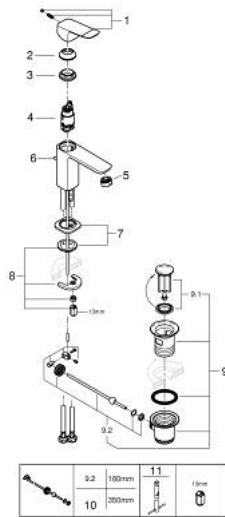

10 185 600 00 **DICE BASIN MIXER 1/2"**
S-SIZE

PRODUCT DESCRIPTION

- Colour: chrome
- single hole installation
- metal lever
- GROHE SilkMove 28 mm ceramic cartridge
- adjustable flow rate limiter
- with temperature limiter
- GROHE LongLife finish
- GROHE EcoJoy - less water, perfect flow
- maximum flow rate (at 3 bar): 5 l/min
- GROHE FastFixation installation system
- GROHE QuickTool included
- pop-up waste set 1 1/4"
- flexible connection hoses

10 185 600 00 **DICE BASIN MIXER 1/2"**
S-SIZE

SPARE PARTS

- 1: lever (Spare part-nr. 1060140000)
 - 2: Cap (Spare part-nr. 46581000)
 - 3: retaining ring (Spare part-nr. 07419000)
 - 4: Cartridge (Spare part-nr. 46580000)
 - 5: Mousseur (Spare part-nr. 48159000)
 - 6: Lift rod (Spare part-nr. 65936PD0)
 - 7: Cubeo Rosette (Spare part-nr. 1060150000)
 - 8: Shank mounting kit (Spare part-nr. 46645000)
 - 9: Waste set 1 1/4" (Spare part-nr. 28910000)
 - 9.1: Plug (Spare part-nr. 07182000)
 - 9.2: Eccentric rod (Spare part-nr. 07052000)
 - 10: Eccentric rod (Spare part-nr. 07341000)*
 - 11: Mounting wrench (Spare part-nr. 19017000)*
- * Optional accessories