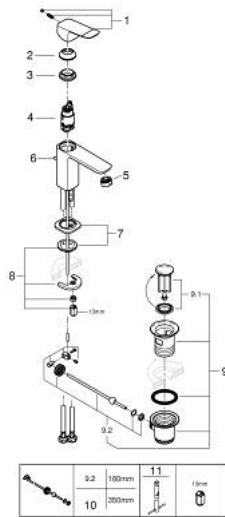

10 185 600 00 **DICE BASIN MIXER 1/2"**
S-SIZE

PRODUCT DESCRIPTION

- Colour: chrome
- single hole installation
- metal lever
- GROHE SilkMove 28 mm ceramic cartridge
- adjustable flow rate limiter
- with temperature limiter
- GROHE LongLife finish
- AquaCalibrator
- maximum flow rate (at 3 bar): 5 l/min
- FastFixation installation system
- GROHE QuickTool included
- pop-up waste set 1 1/4"
- flexible connection hoses

10 185 600 00 **DICE BASIN MIXER 1/2"**
S-SIZE

SPARE PARTS

- 1: lever (Spare part-nr. 1060140000)
 - 2: Cap (Spare part-nr. 46581000)
 - 3: retaining ring (Spare part-nr. 07419000)
 - 4: Cartridge (Spare part-nr. 46580000)
 - 5: Mousseur (Spare part-nr. 48159000)
 - 6: Lift rod (Spare part-nr. 65936PD0)
 - 7: Cubeo Rosette (Spare part-nr. 1060150000)
 - 8: Shank mounting kit (Spare part-nr. 46645000)
 - 9: Waste set 1 1/4" (Spare part-nr. 28910000)
 - 9.1: Plug (Spare part-nr. 07182000)
 - 9.2: Eccentric rod (Spare part-nr. 07052000)
 - 10: Eccentric rod (Spare part-nr. 07341000)*
 - 11: Mounting wrench (Spare part-nr. 19017000)*
- * Optional accessories