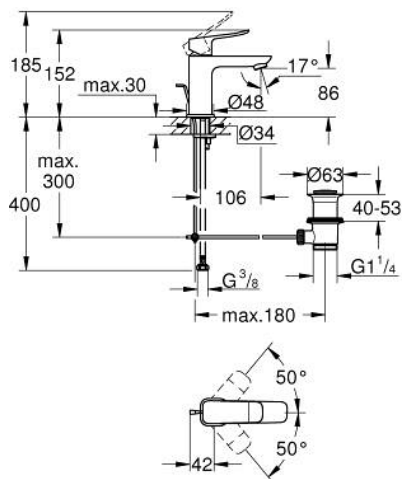

10 185 600 00 **DICE BASIN MIXER 1/2"**
S-SIZE

PRODUCT DESCRIPTION

- Colour: chrome
- single hole installation
- metal lever
- GROHE SilkMove 28 mm ceramic cartridge
- adjustable flow rate limiter
- with temperature limiter
- GROHE LongLife finish
- AquaCalibrator
- maximum flow rate (at 3 bar): 5 l/min
- FastFixation installation system
- GROHE QuickTool included
- pop-up waste set 1 1/4"
- flexible connection hoses

10 185 600 00 **DICE BASIN MIXER 1/2"**
S-SIZE

SPARE PARTS

- 1: lever (Spare part-nr. 1060140000)
 - 2: Cap (Spare part-nr. 46581000)
 - 3: retaining ring (Spare part-nr. 07419000)
 - 4: Cartridge (Spare part-nr. 46580000)
 - 5: Mousseur (Spare part-nr. 48159000)
 - 6: Lift rod (Spare part-nr. 65936PD0)
 - 7: Cubeo Rosette (Spare part-nr. 1060150000)
 - 8: Shank mounting kit (Spare part-nr. 46645000)
 - 9: Waste set 1 1/4" (Spare part-nr. 28910000)
 - 9.1: Plug (Spare part-nr. 07182000)
 - 9.2: Eccentric rod (Spare part-nr. 07052000)
 - 10: Eccentric rod (Spare part-nr. 07341000)*
 - 11: Mounting wrench (Spare part-nr. 19017000)*
- * Optional accessories