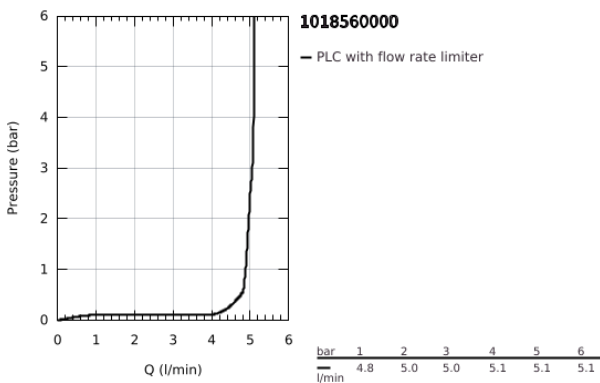

10 185 600 00 **DICE BASIN MIXER 1/2"**
S-SIZE

PRODUCT DESCRIPTION

- Colour: chrome
- single hole installation
- metal lever
- GROHE SilkMove 28 mm ceramic cartridge
- adjustable flow rate limiter
- with temperature limiter
- GROHE LongLife finish
- AquaCalibrator
- maximum flow rate (at 3 bar): 5 l/min
- FastFixation installation system
- GROHE QuickTool included
- pop-up waste set 1 1/4"
- flexible connection hoses

10 185 600 00 **DICE BASIN MIXER 1/2"**
S-SIZE

SPARE PARTS

- 1: lever (Spare part-nr. 1060140000)
 - 2: Cap (Spare part-nr. 46581000)
 - 3: retaining ring (Spare part-nr. 07419000)
 - 4: Cartridge (Spare part-nr. 46580000)
 - 5: Mousseur (Spare part-nr. 48159000)
 - 6: Lift rod (Spare part-nr. 65936PD0)
 - 7: Cubeo Rosette (Spare part-nr. 1060150000)
 - 8: Shank mounting kit (Spare part-nr. 46645000)
 - 9: Waste set 1 1/4" (Spare part-nr. 28910000)
 - 9.1: Plug (Spare part-nr. 07182000)
 - 9.2: Eccentric rod (Spare part-nr. 07052000)
 - 10: Eccentric rod (Spare part-nr. 07341000)*
 - 11: Mounting wrench (Spare part-nr. 19017000)*
- * Optional accessories