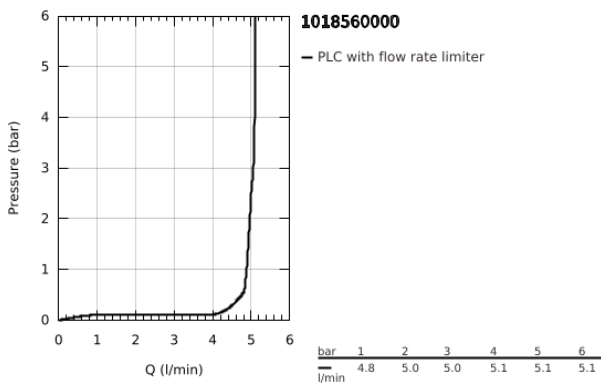

10 185 600 00 **DICE BASIN MIXER 1/2"**
S-SIZE

PRODUCT DESCRIPTION

- Colour: chrome
- single hole installation
- metal lever
- GROHE SilkMove 28 mm ceramic cartridge
- adjustable flow rate limiter
- with temperature limiter
- GROHE LongLife finish
- GROHE EcoJoy - less water, perfect flow
- maximum flow rate (at 3 bar): 5 l/min
- GROHE FastFixation installation system
- GROHE QuickTool included
- pop-up waste set 1 1/4"
- flexible connection hoses

10 185 600 00 **DICE BASIN MIXER 1/2"**
S-SIZE

SPARE PARTS

- 1: lever (Spare part-nr. 1060140000)
 - 2: Cap (Spare part-nr. 46581000)
 - 3: retaining ring (Spare part-nr. 07419000)
 - 4: Cartridge (Spare part-nr. 46580000)
 - 5: Mousseur (Spare part-nr. 48159000)
 - 6: Lift rod (Spare part-nr. 65936PD0)
 - 7: Cubeo Rosette (Spare part-nr. 1060150000)
 - 8: Shank mounting kit (Spare part-nr. 46645000)
 - 9: Waste set 1 1/4" (Spare part-nr. 28910000)
 - 9.1: Plug (Spare part-nr. 07182000)
 - 9.2: Eccentric rod (Spare part-nr. 07052000)
 - 10: Eccentric rod (Spare part-nr. 07341000)*
 - 11: Mounting wrench (Spare part-nr. 19017000)*
- * Optional accessories