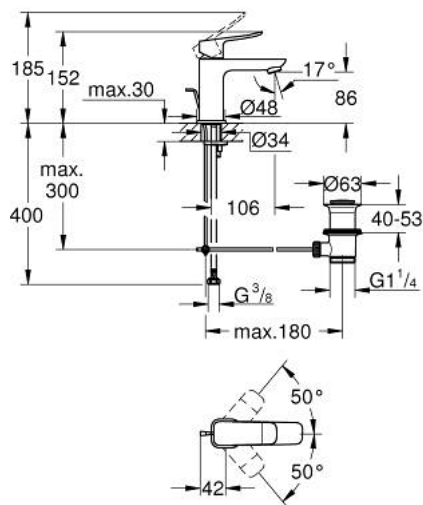

10 185 600 00 **DICE BASIN MIXER 1/2"**  
**S-SIZE**

**PRODUCT DESCRIPTION**

- Tyc: Chrome
- single hole installation
- metal lever
- GROHE SilkMove 28 mm ceramic cartridge
- adjustable flow rate limiter
- with temperature limiter
- GROHE LongLife finish
- AquaCalibrator
- maximum flow rate (at 3 bar): 5 l/min
- FastFixation installation system
- GROHE QuickTool included
- pop-up waste set 1 1/4"
- flexible connection hoses

10 185 600 00 **DICE BASIN MIXER 1/2"**  
**S-SIZE**

**SPARE PARTS**

- 1: lever (Spare part-nr. 1060140000)
  - 2: Cap (Spare part-nr. 46581000)
  - 3: Fitting ring (Spare part-nr. 07419000)
  - 4: Cartridge (Spare part-nr. 46580000)
  - 5: Mousseur (Spare part-nr. 48159000)
  - 6: Lift rod (Spare part-nr. 65936PD0)
  - 7: Cubeo Rosette (Spare part-nr. 1060150000)
  - 8: Shank mounting kit (Spare part-nr. 46645000)
  - 9: Waste set 1 1/4" (Spare part-nr. 28910000)
  - 9.1: Plug (Spare part-nr. 07182000)
  - 9.2: Eccentric rod (Spare part-nr. 07052000)
  - 10: Eccentric rod (Spare part-nr. 07341000)\*
  - 11: Mounting wrench (Spare part-nr. 19017000)\*
- \* Optional accessories