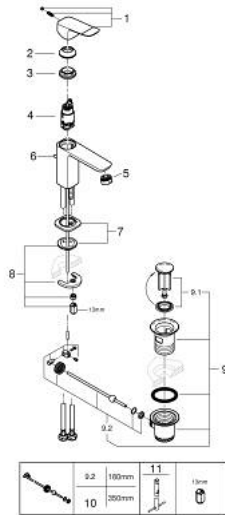

10 185 600 00 **DICE BASIN MIXER 1/2"**  
**S-SIZE**

**PRODUCT DESCRIPTION**

- Tyc: Chrome
- single hole installation
- metal lever
- GROHE SilkMove 28 mm ceramic cartridge
- adjustable flow rate limiter
- with temperature limiter
- GROHE LongLife finish
- AquaCalibrator
- maximum flow rate (at 3 bar): 5 l/min
- FastFixation installation system
- GROHE QuickTool included
- pop-up waste set 1 1/4"
- flexible connection hoses

10 185 600 00 **DICE BASIN MIXER 1/2"**  
**S-SIZE**

**SPARE PARTS**

- 1: lever (Spare part-nr. 1060140000)
  - 2: Cap (Spare part-nr. 46581000)
  - 3: Fitting ring (Spare part-nr. 07419000)
  - 4: Cartridge (Spare part-nr. 46580000)
  - 5: Mousseur (Spare part-nr. 48159000)
  - 6: Lift rod (Spare part-nr. 65936PD0)
  - 7: Cubeo Rosette (Spare part-nr. 1060150000)
  - 8: Shank mounting kit (Spare part-nr. 46645000)
  - 9: Waste set 1 1/4" (Spare part-nr. 28910000)
  - 9.1: Plug (Spare part-nr. 07182000)
  - 9.2: Eccentric rod (Spare part-nr. 07052000)
  - 10: Eccentric rod (Spare part-nr. 07341000)\*
  - 11: Mounting wrench (Spare part-nr. 19017000)\*
- \* Optional accessories