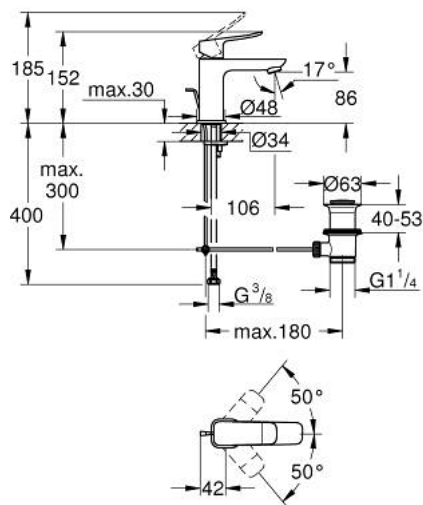

10 185 600 00 **DICE BASIN MIXER 1/2"**
S-SIZE

PRODUCT DESCRIPTION

- Tyc: Chrome
- single hole installation
- metal lever
- GROHE SilkMove 28 mm ceramic cartridge
- adjustable flow rate limiter
- with temperature limiter
- GROHE LongLife finish
- GROHE EcoJoy - Less water, perfect flow
- maximum flow rate (at 3 bar): 5 l/min
- GROHE FastFixation installation system
- GROHE QuickTool included
- pop-up waste set 1 1/4"
- flexible connection hoses

10 185 600 00 **DICE BASIN MIXER 1/2"**
S-SIZE

SPARE PARTS

- 1: lever (Spare part-nr. 1060140000)
 - 2: Cap (Spare part-nr. 46581000)
 - 3: Fitting ring (Spare part-nr. 07419000)
 - 4: Cartridge (Spare part-nr. 46580000)
 - 5: Mousseur (Spare part-nr. 48159000)
 - 6: Lift rod (Spare part-nr. 65936PD0)
 - 7: Cubeo Rosette (Spare part-nr. 1060150000)
 - 8: Shank mounting kit (Spare part-nr. 46645000)
 - 9: Waste set 1 1/4" (Spare part-nr. 28910000)
 - 9.1: Plug (Spare part-nr. 07182000)
 - 9.2: Eccentric rod (Spare part-nr. 07052000)
 - 10: Eccentric rod (Spare part-nr. 07341000)*
 - 11: Mounting wrench (Spare part-nr. 19017000)*
- * Optional accessories