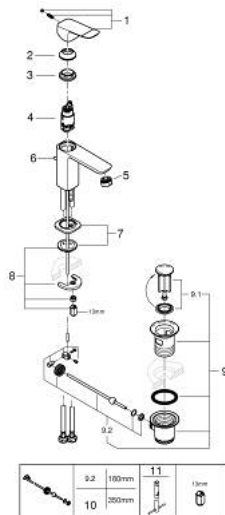

10 185 600 00 **DICE BASIN MIXER 1/2"**
S-SIZE

PRODUCT DESCRIPTION

- Tyc: Chrome
- single hole installation
- metal lever
- GROHE SilkMove 28 mm ceramic cartridge
- adjustable flow rate limiter
- with temperature limiter
- GROHE LongLife finish
- GROHE EcoJoy - Less water, perfect flow
- maximum flow rate (at 3 bar): 5 l/min
- GROHE FastFixation installation system
- GROHE QuickTool included
- pop-up waste set 1 1/4"
- flexible connection hoses

10 185 600 00 **DICE BASIN MIXER 1/2"**
S-SIZE

SPARE PARTS

- 1: lever (Spare part-nr. 1060140000)
 - 2: Cap (Spare part-nr. 46581000)
 - 3: Fitting ring (Spare part-nr. 07419000)
 - 4: Cartridge (Spare part-nr. 46580000)
 - 5: Mousseur (Spare part-nr. 48159000)
 - 6: Lift rod (Spare part-nr. 65936PD0)
 - 7: Cubeo Rosette (Spare part-nr. 1060150000)
 - 8: Shank mounting kit (Spare part-nr. 46645000)
 - 9: Waste set 1 1/4" (Spare part-nr. 28910000)
 - 9.1: Plug (Spare part-nr. 07182000)
 - 9.2: Eccentric rod (Spare part-nr. 07052000)
 - 10: Eccentric rod (Spare part-nr. 07341000)*
 - 11: Mounting wrench (Spare part-nr. 19017000)*
- * Optional accessories