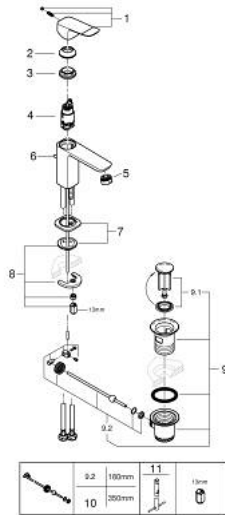

10 185 624 30 **DICE BASIN MIXER 1/2"**
S-SIZE

PRODUCT DESCRIPTION

- Colour: matte black
- single hole installation
- metal lever
- GROHE SilkMove 28 mm ceramic cartridge
- adjustable flow rate limiter
- with temperature limiter
- GROHE EcoJoy - less water, perfect flow
- maximum flow rate (at 3 bar): 5 l/min
- GROHE FastFixation installation system
- GROHE QuickTool included
- pop-up waste set 1 1/4"
- flexible connection hoses

10 185 624 30 **DICE BASIN MIXER 1/2"**
S-SIZE

SPARE PARTS

- 1: lever (Spare part-nr. 1060142430)
 - 2: Cap (Spare part-nr. 465812430)
 - 3: retaining ring (Spare part-nr. 07419000)
 - 4: Cartridge (Spare part-nr. 46580000)
 - 5: Mousseur (Spare part-nr. 481592430)
 - 6: lift rod (Spare part-nr. 659362430)
 - 7: Cubeo Rosette (Spare part-nr. 1060152430)
 - 8: Shank mounting kit (Spare part-nr. 46645000)
 - 9: Waste set 1 1/4" (Spare part-nr. 289102430)
 - 9.1: Plug (Spare part-nr. 071822430)
 - 9.2: Eccentric rod (Spare part-nr. 07052000)
 - 10: Eccentric rod (Spare part-nr. 07341000)*
 - 11: Mounting wrench (Spare part-nr. 19017000)*
- * Optional accessories