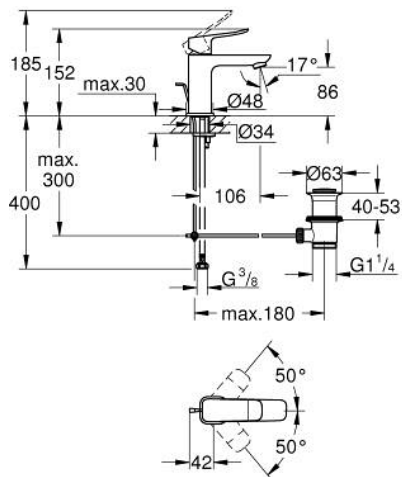

10 185 624 30 **DICE BASIN MIXER 1/2"**
S-SIZE

PRODUCT DESCRIPTION

- Colour: matte black
- single hole installation
- metal lever
- GROHE SilkMove 28 mm ceramic cartridge
- adjustable flow rate limiter
- with temperature limiter
- GROHE EcoJoy - less water, perfect flow
- maximum flow rate (at 3 bar): 5 l/min
- GROHE FastFixation installation system
- GROHE QuickTool included
- pop-up waste set 1 1/4"
- flexible connection hoses

10 185 624 30 **DICE BASIN MIXER 1/2"**
S-SIZE

SPARE PARTS

- 1: lever (Spare part-nr. 1060142430)
 - 2: Cap (Spare part-nr. 465812430)
 - 3: retaining ring (Spare part-nr. 07419000)
 - 4: Cartridge (Spare part-nr. 46580000)
 - 5: Mousseur (Spare part-nr. 481592430)
 - 6: lift rod (Spare part-nr. 659362430)
 - 7: Cubeo Rosette (Spare part-nr. 1060152430)
 - 8: Shank mounting kit (Spare part-nr. 46645000)
 - 9: Waste set 1 1/4" (Spare part-nr. 289102430)
 - 9.1: Plug (Spare part-nr. 071822430)
 - 9.2: Eccentric rod (Spare part-nr. 07052000)
 - 10: Eccentric rod (Spare part-nr. 07341000)*
 - 11: Mounting wrench (Spare part-nr. 19017000)*
- * Optional accessories