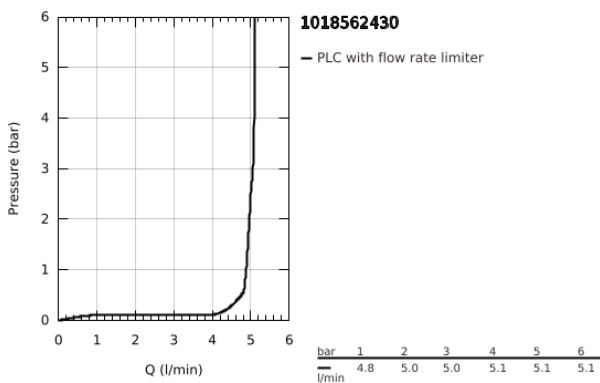

10 185 624 30 **DICE BASIN MIXER 1/2"**
S-SIZE

PRODUCT DESCRIPTION

- Colour: matte black
- single hole installation
- metal lever
- GROHE SilkMove 28 mm ceramic cartridge
- adjustable flow rate limiter
- with temperature limiter
- GROHE EcoJoy - less water, perfect flow
- maximum flow rate (at 3 bar): 5 l/min
- GROHE FastFixation installation system
- GROHE QuickTool included
- pop-up waste set 1 1/4"
- flexible connection hoses

10 185 624 30 **DICE BASIN MIXER 1/2"**
S-SIZE

SPARE PARTS

- 1: lever (Spare part-nr. 1060142430)
 - 2: Cap (Spare part-nr. 465812430)
 - 3: retaining ring (Spare part-nr. 07419000)
 - 4: Cartridge (Spare part-nr. 46580000)
 - 5: Mousseur (Spare part-nr. 481592430)
 - 6: lift rod (Spare part-nr. 659362430)
 - 7: Cubeo Rosette (Spare part-nr. 1060152430)
 - 8: Shank mounting kit (Spare part-nr. 46645000)
 - 9: Waste set 1 1/4" (Spare part-nr. 289102430)
 - 9.1: Plug (Spare part-nr. 071822430)
 - 9.2: Eccentric rod (Spare part-nr. 07052000)
 - 10: Eccentric rod (Spare part-nr. 07341000)*
 - 11: Mounting wrench (Spare part-nr. 19017000)*
- * Optional accessories