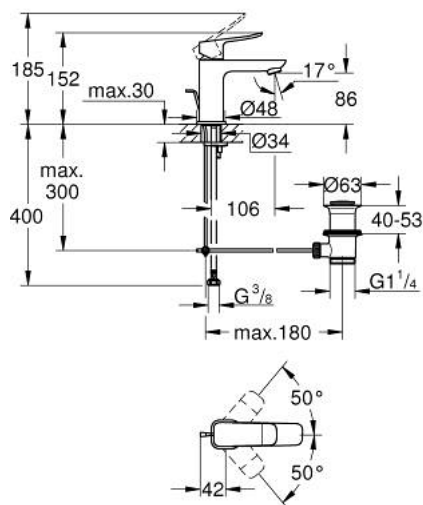

## 10 185 624 30 DICE BASIN MIXER 1/2" S-SIZE

### PRODUCT DESCRIPTION

- Tyc: matte black
- single hole installation
- metal lever
- GROHE SilkMove 28 mm ceramic cartridge
- adjustable flow rate limiter
- with temperature limiter
- AquaCalibrator
- maximum flow rate (at 3 bar): 5 l/min
- FastFixation installation system
- GROHE QuickTool included
- pop-up waste set 1 1/4"
- flexible connection hoses

10 185 624 30 **DICE BASIN MIXER 1/2"**  
**S-SIZE**

**SPARE PARTS**

- 1: lever (Spare part-nr. 1060142430)
  - 2: Cap (Spare part-nr. 465812430)
  - 3: Fitting ring (Spare part-nr. 07419000)
  - 4: Cartridge (Spare part-nr. 46580000)
  - 5: Mousseur (Spare part-nr. 481592430)
  - 6: lift rod (Spare part-nr. 659362430)
  - 7: Cubeo Rosette (Spare part-nr. 1060152430)
  - 8: Shank mounting kit (Spare part-nr. 46645000)
  - 9: Waste set 1 1/4" (Spare part-nr. 289102430)
  - 9.1: Plug (Spare part-nr. 071822430)
  - 9.2: Eccentric rod (Spare part-nr. 07052000)
  - 10: Eccentric rod (Spare part-nr. 07341000)\*
  - 11: Mounting wrench (Spare part-nr. 19017000)\*
- \* Optional accessories