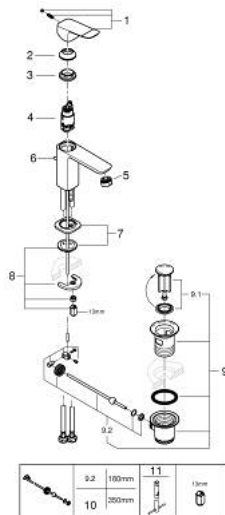

## 10 185 624 30 DICE BASIN MIXER 1/2" S-SIZE

### PRODUCT DESCRIPTION

- Tyc: matte black
- single hole installation
- metal lever
- GROHE SilkMove 28 mm ceramic cartridge
- adjustable flow rate limiter
- with temperature limiter
- AquaCalibrator
- maximum flow rate (at 3 bar): 5 l/min
- FastFixation installation system
- GROHE QuickTool included
- pop-up waste set 1 1/4"
- flexible connection hoses

10 185 624 30 **DICE BASIN MIXER 1/2"**  
**S-SIZE**

**SPARE PARTS**

- 1: lever (Spare part-nr. 1060142430)
  - 2: Cap (Spare part-nr. 465812430)
  - 3: Fitting ring (Spare part-nr. 07419000)
  - 4: Cartridge (Spare part-nr. 46580000)
  - 5: Mousseur (Spare part-nr. 481592430)
  - 6: lift rod (Spare part-nr. 659362430)
  - 7: Cubeo Rosette (Spare part-nr. 1060152430)
  - 8: Shank mounting kit (Spare part-nr. 46645000)
  - 9: Waste set 1 1/4" (Spare part-nr. 289102430)
  - 9.1: Plug (Spare part-nr. 071822430)
  - 9.2: Eccentric rod (Spare part-nr. 07052000)
  - 10: Eccentric rod (Spare part-nr. 07341000)\*
  - 11: Mounting wrench (Spare part-nr. 19017000)\*
- \* Optional accessories