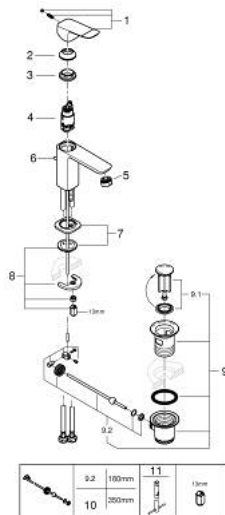

10 185 624 30 **DICE BASIN MIXER 1/2"**
S-SIZE

SPARE PARTS

1. 1: lever (Spare part-nr. 1060142430)
   - 2: Cap (Spare part-nr. 465812430)
   - 3: Fitting ring (Spare part-nr. 07419000)
   - 4: Cartridge (Spare part-nr. 46580000)
   - 5: Mousseur (Spare part-nr. 481592430)
   - 6: lift rod (Spare part-nr. 659362430)
   - 7: Cubeo Rosette (Spare part-nr. 1060152430)
   - 8: Shank mounting kit (Spare part-nr. 46645000)
   - 9: Waste set 1 1/4" (Spare part-nr. 289102430)
   - 9.1: Plug (Spare part-nr. 071822430)
   - 9.2: Eccentric rod (Spare part-nr. 07052000)
   - 10: Eccentric rod (Spare part-nr. 07341000)*
   - 11: Mounting wrench (Spare part-nr. 19017000)*
2. Optional accessories