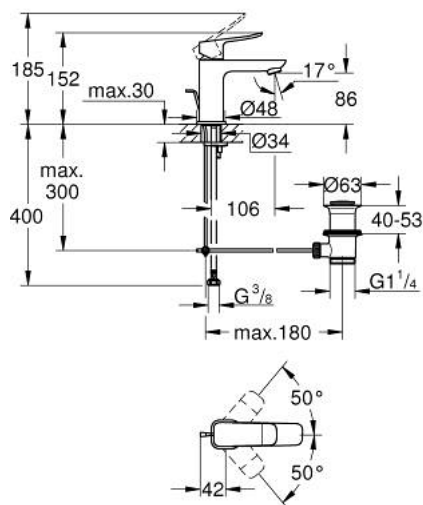

10 185 624 30 DICE BASIN MIXER 1/2" S-SIZE

PRODUCT DESCRIPTION

- Tyc: matte black
- single hole installation
- metal lever
- GROHE SilkMove 28 mm ceramic cartridge
- adjustable flow rate limiter
- with temperature limiter
- GROHE EcoJoy - Less water, perfect flow
- maximum flow rate (at 3 bar): 5 l/min
- GROHE FastFixation installation system
- GROHE QuickTool included
- pop-up waste set 1 1/4"
- flexible connection hoses

10 185 624 30 **DICE BASIN MIXER 1/2"**
S-SIZE

SPARE PARTS

- 1: lever (Spare part-nr. 1060142430)
 - 2: Cap (Spare part-nr. 465812430)
 - 3: Fitting ring (Spare part-nr. 07419000)
 - 4: Cartridge (Spare part-nr. 46580000)
 - 5: Mousseur (Spare part-nr. 481592430)
 - 6: lift rod (Spare part-nr. 659362430)
 - 7: Cubeo Rosette (Spare part-nr. 1060152430)
 - 8: Shank mounting kit (Spare part-nr. 46645000)
 - 9: Waste set 1 1/4" (Spare part-nr. 289102430)
 - 9.1: Plug (Spare part-nr. 071822430)
 - 9.2: Eccentric rod (Spare part-nr. 07052000)
 - 10: Eccentric rod (Spare part-nr. 07341000)*
 - 11: Mounting wrench (Spare part-nr. 19017000)*
- * Optional accessories