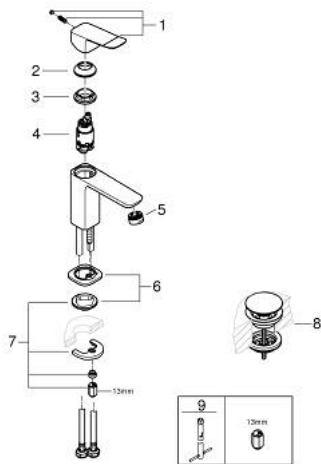

10 185 700 00 **DICE BASIN MIXER 1/2"**
S-SIZE

PRODUCT DESCRIPTION

- Colour: chrome
- single hole installation
- metal lever
- GROHE SilkMove 28 mm ceramic cartridge
- adjustable flow rate limiter
- with temperature limiter
- GROHE LongLife finish
- AquaCalibrator
- maximum flow rate (at 3 bar): 5 l/min
- FastFixation installation system
- GROHE QuickTool included
- smooth body with plastic push open waste set 1 1/4"
- flexible connection hoses

10 185 700 00 **DICE BASIN MIXER 1/2"**
S-SIZE

SPARE PARTS

- 1: lever (Spare part-nr. 1060140000)
 - 2: Cap (Spare part-nr. 46581000)
 - 3: retaining ring (Spare part-nr. 07419000)
 - 4: Cartridge (Spare part-nr. 46580000)
 - 5: Mousseur (Spare part-nr. 48159000)
 - 6: Cubeo Rosette (Spare part-nr. 1060150000)
 - 7: Shank mounting kit (Spare part-nr. 46645000)
 - 8: Waste set with push-open plug (Spare part-nr. 65807000)
 - 9: Mounting wrench (Spare part-nr. 19017000)*
- * Optional accessories