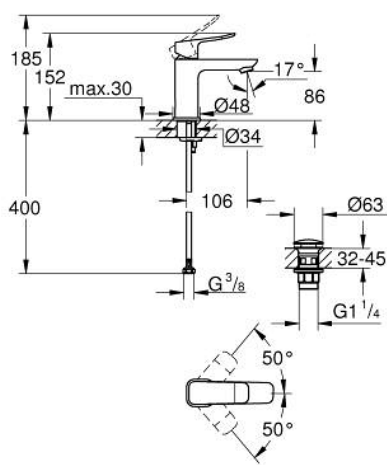

10 185 700 00 **DICE BASIN MIXER 1/2"**
S-SIZE

PRODUCT DESCRIPTION

- Colour: chrome
- single hole installation
- metal lever
- GROHE SilkMove 28 mm ceramic cartridge
- adjustable flow rate limiter
- with temperature limiter
- GROHE LongLife finish
- AquaCalibrator
- maximum flow rate (at 3 bar): 5 l/min
- FastFixation installation system
- GROHE QuickTool included
- smooth body with plastic push open waste set 1 1/4"
- flexible connection hoses

10 185 700 00 **DICE BASIN MIXER 1/2"**
S-SIZE

SPARE PARTS

- 1: lever (Spare part-nr. 1060140000)
 - 2: Cap (Spare part-nr. 46581000)
 - 3: retaining ring (Spare part-nr. 07419000)
 - 4: Cartridge (Spare part-nr. 46580000)
 - 5: Mousseur (Spare part-nr. 48159000)
 - 6: Cubeo Rosette (Spare part-nr. 1060150000)
 - 7: Shank mounting kit (Spare part-nr. 46645000)
 - 8: Waste set with push-open plug (Spare part-nr. 65807000)
 - 9: Mounting wrench (Spare part-nr. 19017000)*
- * Optional accessories