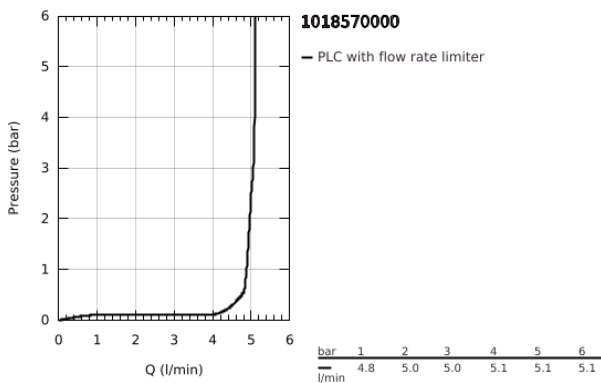

10 185 700 00 **DICE BASIN MIXER 1/2"**
S-SIZE

PRODUCT DESCRIPTION

- Colour: chrome
- single hole installation
- metal lever
- GROHE SilkMove 28 mm ceramic cartridge
- adjustable flow rate limiter
- with temperature limiter
- GROHE LongLife finish
- AquaCalibrator
- maximum flow rate (at 3 bar): 5 l/min
- FastFixation installation system
- GROHE QuickTool included
- smooth body with plastic push open waste set 1 1/4"
- flexible connection hoses

10 185 700 00 **DICE BASIN MIXER 1/2"**
S-SIZE

SPARE PARTS

- 1: lever (Spare part-nr. 1060140000)
 - 2: Cap (Spare part-nr. 46581000)
 - 3: retaining ring (Spare part-nr. 07419000)
 - 4: Cartridge (Spare part-nr. 46580000)
 - 5: Mousseur (Spare part-nr. 48159000)
 - 6: Cubeo Rosette (Spare part-nr. 1060150000)
 - 7: Shank mounting kit (Spare part-nr. 46645000)
 - 8: Waste set with push-open plug (Spare part-nr. 65807000)
 - 9: Mounting wrench (Spare part-nr. 19017000)*
- * Optional accessories