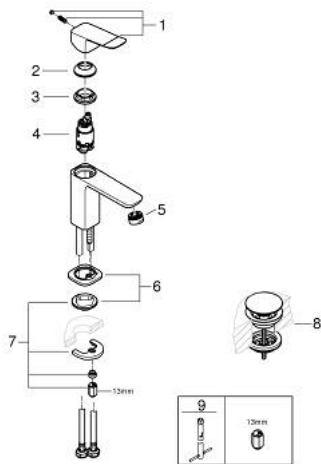

10 185 700 00 **DICE BASIN MIXER 1/2"**  
**S-SIZE**

**PRODUCT DESCRIPTION**

- Colour: chrome
- single hole installation
- metal lever
- GROHE SilkMove 28 mm ceramic cartridge
- adjustable flow rate limiter
- with temperature limiter
- GROHE LongLife finish
- GROHE EcoJoy - less water, perfect flow
- maximum flow rate (at 3 bar): 5 l/min
- GROHE FastFixation installation system
- GROHE QuickTool included
- smooth body with plastic push open waste set 1 1/4"
- flexible connection hoses

10 185 700 00 **DICE BASIN MIXER 1/2"**  
**S-SIZE**

**SPARE PARTS**

- 1: lever (Spare part-nr. 1060140000)
  - 2: Cap (Spare part-nr. 46581000)
  - 3: retaining ring (Spare part-nr. 07419000)
  - 4: Cartridge (Spare part-nr. 46580000)
  - 5: Mousseur (Spare part-nr. 48159000)
  - 6: Cubeo Rosette (Spare part-nr. 1060150000)
  - 7: Shank mounting kit (Spare part-nr. 46645000)
  - 8: Waste set with push-open plug (Spare part-nr. 65807000)
  - 9: Mounting wrench (Spare part-nr. 19017000)\*
- \* Optional accessories