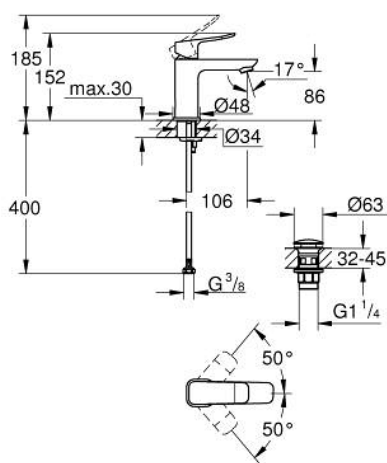

10 185 700 00 **DICE BASIN MIXER 1/2"**  
**S-SIZE**

**PRODUCT DESCRIPTION**

- Colour: chrome
- single hole installation
- metal lever
- GROHE SilkMove 28 mm ceramic cartridge
- adjustable flow rate limiter
- with temperature limiter
- GROHE LongLife finish
- GROHE EcoJoy - less water, perfect flow
- maximum flow rate (at 3 bar): 5 l/min
- GROHE FastFixation installation system
- GROHE QuickTool included
- smooth body with plastic push open waste set 1 1/4"
- flexible connection hoses

10 185 700 00 **DICE BASIN MIXER 1/2"**  
**S-SIZE**

**SPARE PARTS**

- 1: lever (Spare part-nr. 1060140000)
  - 2: Cap (Spare part-nr. 46581000)
  - 3: retaining ring (Spare part-nr. 07419000)
  - 4: Cartridge (Spare part-nr. 46580000)
  - 5: Mousseur (Spare part-nr. 48159000)
  - 6: Cubeo Rosette (Spare part-nr. 1060150000)
  - 7: Shank mounting kit (Spare part-nr. 46645000)
  - 8: Waste set with push-open plug (Spare part-nr. 65807000)
  - 9: Mounting wrench (Spare part-nr. 19017000)\*
- \* Optional accessories