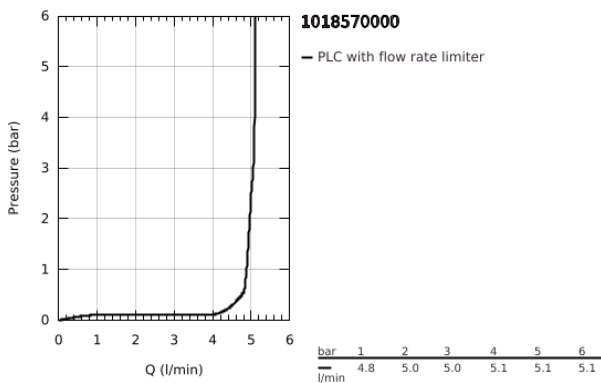

10 185 700 00 **DICE BASIN MIXER 1/2"**  
**S-SIZE**

**PRODUCT DESCRIPTION**

- Colour: chrome
- single hole installation
- metal lever
- GROHE SilkMove 28 mm ceramic cartridge
- adjustable flow rate limiter
- with temperature limiter
- GROHE LongLife finish
- GROHE EcoJoy - less water, perfect flow
- maximum flow rate (at 3 bar): 5 l/min
- GROHE FastFixation installation system
- GROHE QuickTool included
- smooth body with plastic push open waste set 1 1/4"
- flexible connection hoses

10 185 700 00 **DICE BASIN MIXER 1/2"**  
**S-SIZE**

**SPARE PARTS**

- 1: lever (Spare part-nr. 1060140000)
  - 2: Cap (Spare part-nr. 46581000)
  - 3: retaining ring (Spare part-nr. 07419000)
  - 4: Cartridge (Spare part-nr. 46580000)
  - 5: Mousseur (Spare part-nr. 48159000)
  - 6: Cubeo Rosette (Spare part-nr. 1060150000)
  - 7: Shank mounting kit (Spare part-nr. 46645000)
  - 8: Waste set with push-open plug (Spare part-nr. 65807000)
  - 9: Mounting wrench (Spare part-nr. 19017000)\*
- \* Optional accessories