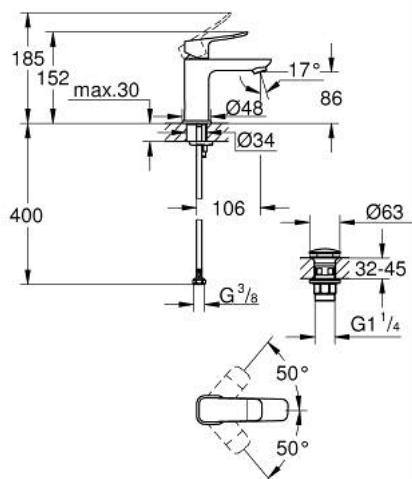

10 185 700 00 **DICE BASIN MIXER 1/2"**
S-SIZE

PRODUCT DESCRIPTION

- Tyc: Chrome
- single hole installation
- metal lever
- GROHE SilkMove 28 mm ceramic cartridge
- adjustable flow rate limiter
- with temperature limiter
- GROHE LongLife finish
- AquaCalibrator
- maximum flow rate (at 3 bar): 5 l/min
- FastFixation installation system
- GROHE QuickTool included
- smooth body with plastic push open waste set 1 1/4"
- flexible connection hoses

10 185 700 00 **DICE BASIN MIXER 1/2"**
S-SIZE

SPARE PARTS

- 1: lever (Spare part-nr. 1060140000)
 - 2: Cap (Spare part-nr. 46581000)
 - 3: Fitting ring (Spare part-nr. 07419000)
 - 4: Cartridge (Spare part-nr. 46580000)
 - 5: Mousseur (Spare part-nr. 48159000)
 - 6: Cubeo Rosette (Spare part-nr. 1060150000)
 - 7: Shank mounting kit (Spare part-nr. 46645000)
 - 8: Waste set with push-open plug (Spare part-nr. 65807000)
 - 9: Mounting wrench (Spare part-nr. 19017000)*
- * Optional accessories