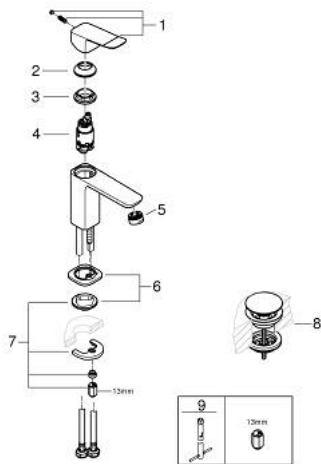

10 185 700 00 **DICE BASIN MIXER 1/2"**  
**S-SIZE**

**PRODUCT DESCRIPTION**

- Tyc: Chrome
- single hole installation
- metal lever
- GROHE SilkMove 28 mm ceramic cartridge
- adjustable flow rate limiter
- with temperature limiter
- GROHE LongLife finish
- GROHE EcoJoy - Less water, perfect flow
- maximum flow rate (at 3 bar): 5 l/min
- GROHE FastFixation installation system
- GROHE QuickTool included
- smooth body with plastic push open waste set 1 1/4"
- flexible connection hoses

10 185 700 00 **DICE BASIN MIXER 1/2"**  
**S-SIZE**

**SPARE PARTS**

- 1: lever (Spare part-nr. 1060140000)
  - 2: Cap (Spare part-nr. 46581000)
  - 3: Fitting ring (Spare part-nr. 07419000)
  - 4: Cartridge (Spare part-nr. 46580000)
  - 5: Mousseur (Spare part-nr. 48159000)
  - 6: Cubeo Rosette (Spare part-nr. 1060150000)
  - 7: Shank mounting kit (Spare part-nr. 46645000)
  - 8: Waste set with push-open plug (Spare part-nr. 65807000)
  - 9: Mounting wrench (Spare part-nr. 19017000)\*
- \* Optional accessories