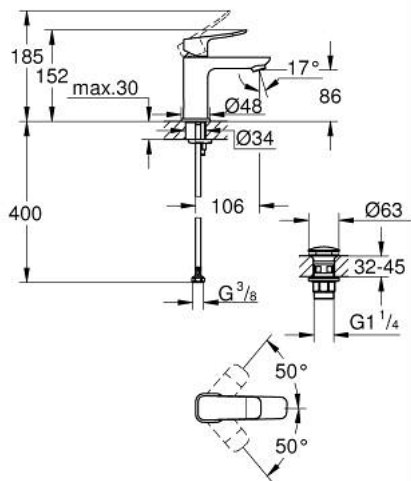

10 185 700 00 **DICE BASIN MIXER 1/2"**  
**S-SIZE**

**PRODUCT DESCRIPTION**

- Tyc: Chrome
- single hole installation
- metal lever
- GROHE SilkMove 28 mm ceramic cartridge
- adjustable flow rate limiter
- with temperature limiter
- GROHE LongLife finish
- GROHE EcoJoy - Less water, perfect flow
- maximum flow rate (at 3 bar): 5 l/min
- GROHE FastFixation installation system
- GROHE QuickTool included
- smooth body with plastic push open waste set 1 1/4"
- flexible connection hoses

10 185 700 00 **DICE BASIN MIXER 1/2"**  
**S-SIZE**

**SPARE PARTS**

- 1: lever (Spare part-nr. 1060140000)
  - 2: Cap (Spare part-nr. 46581000)
  - 3: Fitting ring (Spare part-nr. 07419000)
  - 4: Cartridge (Spare part-nr. 46580000)
  - 5: Mousseur (Spare part-nr. 48159000)
  - 6: Cubeo Rosette (Spare part-nr. 1060150000)
  - 7: Shank mounting kit (Spare part-nr. 46645000)
  - 8: Waste set with push-open plug (Spare part-nr. 65807000)
  - 9: Mounting wrench (Spare part-nr. 19017000)\*
- \* Optional accessories