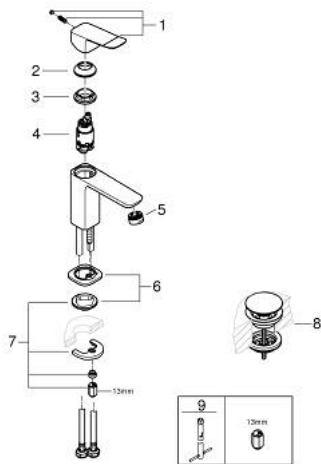

10 185 700 00 **DICE BASIN MIXER 1/2"**
S-SIZE

PRODUCT DESCRIPTION

- Tyc: Chrome
- single hole installation
- metal lever
- GROHE SilkMove 28 mm ceramic cartridge
- adjustable flow rate limiter
- with temperature limiter
- GROHE LongLife finish
- AquaCalibrator
- maximum flow rate (at 3 bar): 5 l/min
- FastFixation installation system
- GROHE QuickTool included
- smooth body with plastic push open waste set 1 1/4"
- flexible connection hoses

10 185 700 00 **DICE BASIN MIXER 1/2"**
S-SIZE

SPARE PARTS

- 1: lever (Spare part-nr. 1060140000)
 - 2: Cap (Spare part-nr. 46581000)
 - 3: Fitting ring (Spare part-nr. 07419000)
 - 4: Cartridge (Spare part-nr. 46580000)
 - 5: Mousseur (Spare part-nr. 48159000)
 - 6: Cubeo Rosette (Spare part-nr. 1060150000)
 - 7: Shank mounting kit (Spare part-nr. 46645000)
 - 8: Waste set with push-open plug (Spare part-nr. 65807000)
 - 9: Mounting wrench (Spare part-nr. 19017000)*
- * Optional accessories