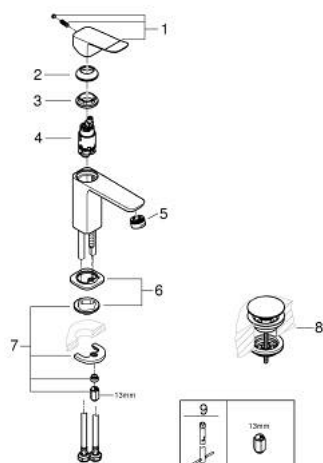

10 185 724 30 **DICE BASIN MIXER 1/2"**
S-SIZE

PRODUCT DESCRIPTION

- Colour: matte black
- single hole installation
- metal lever
- GROHE SilkMove 28 mm ceramic cartridge
- adjustable flow rate limiter
- with temperature limiter
- AquaCalibrator
- maximum flow rate (at 3 bar): 5 l/min
- FastFixation installation system
- includes 3-in-1 installation tool
- smooth body with plastic push open waste set 1 1/4"
- flexible connection hoses

10 185 724 30 **DICE BASIN MIXER 1/2"**
S-SIZE

SPARE PARTS

- 1: lever (Spare part-nr. 1060142430)
 - 2: Cap (Spare part-nr. 465812430)
 - 3: retaining ring (Spare part-nr. 07419000)
 - 4: Cartridge (Spare part-nr. 46580000)
 - 5: Mousseur (Spare part-nr. 481592430)
 - 6: Cubeo Rosette (Spare part-nr. 1060152430)
 - 7: Shank mounting kit (Spare part-nr. 46645000)
 - 8: Waste set with push-open plug (Spare part-nr. 658072430)
 - 9: Mounting wrench (Spare part-nr. 19017000)*
- * Optional accessories