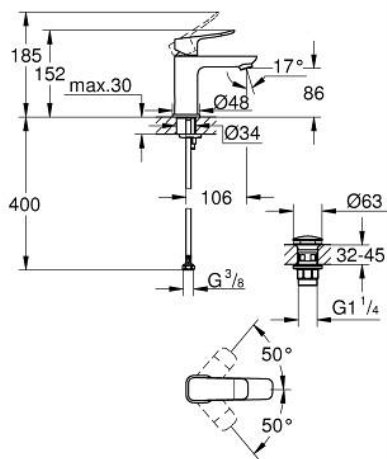

10 185 724 30 **DICE BASIN MIXER 1/2"**  
**S-SIZE**

**PRODUCT DESCRIPTION**

- Colour: matte black
- single hole installation
- metal lever
- GROHE SilkMove 28 mm ceramic cartridge
- adjustable flow rate limiter
- with temperature limiter
- GROHE EcoJoy - less water, perfect flow
- maximum flow rate (at 3 bar): 5 l/min
- GROHE FastFixation installation system
- includes 3-in-1 installation tool
- smooth body with plastic push open waste set 1 1/4"
- flexible connection hoses

10 185 724 30 **DICE BASIN MIXER 1/2"**  
**S-SIZE**

**SPARE PARTS**

- 1: lever (Spare part-nr. 1060142430)
  - 2: Cap (Spare part-nr. 465812430)
  - 3: retaining ring (Spare part-nr. 07419000)
  - 4: Cartridge (Spare part-nr. 46580000)
  - 5: Mousseur (Spare part-nr. 481592430)
  - 6: Cubeo Rosette (Spare part-nr. 1060152430)
  - 7: Shank mounting kit (Spare part-nr. 46645000)
  - 8: Waste set with push-open plug (Spare part-nr. 658072430)
  - 9: Mounting wrench (Spare part-nr. 19017000)\*
- \* Optional accessories