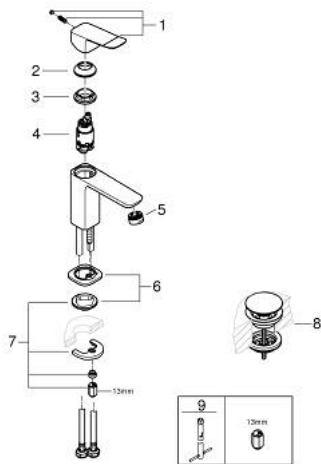

10 185 724 30 **DICE BASIN MIXER 1/2"**  
**S-SIZE**

**PRODUCT DESCRIPTION**

- Colour: matte black
- single hole installation
- metal lever
- GROHE SilkMove 28 mm ceramic cartridge
- adjustable flow rate limiter
- with temperature limiter
- GROHE EcoJoy - less water, perfect flow
- maximum flow rate (at 3 bar): 5 l/min
- GROHE FastFixation installation system
- includes 3-in-1 installation tool
- smooth body with plastic push open waste set 1 1/4"
- flexible connection hoses

10 185 724 30 **DICE BASIN MIXER 1/2"**  
**S-SIZE**

**SPARE PARTS**

- 1: lever (Spare part-nr. 1060142430)
  - 2: Cap (Spare part-nr. 465812430)
  - 3: retaining ring (Spare part-nr. 07419000)
  - 4: Cartridge (Spare part-nr. 46580000)
  - 5: Mousseur (Spare part-nr. 481592430)
  - 6: Cubeo Rosette (Spare part-nr. 1060152430)
  - 7: Shank mounting kit (Spare part-nr. 46645000)
  - 8: Waste set with push-open plug (Spare part-nr. 658072430)
  - 9: Mounting wrench (Spare part-nr. 19017000)\*
- \* Optional accessories