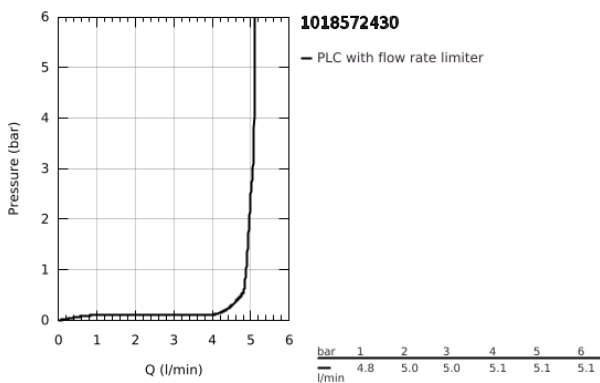

10 185 724 30 **DICE BASIN MIXER 1/2"**
S-SIZE

PRODUCT DESCRIPTION

- Colour: matte black
- single hole installation
- metal lever
- GROHE SilkMove 28 mm ceramic cartridge
- adjustable flow rate limiter
- with temperature limiter
- AquaCalibrator
- maximum flow rate (at 3 bar): 5 l/min
- FastFixation installation system
- includes 3-in-1 installation tool
- smooth body with plastic push open waste set 1 1/4"
- flexible connection hoses

10 185 724 30 **DICE BASIN MIXER 1/2"**
S-SIZE

SPARE PARTS

- 1: lever (Spare part-nr. 1060142430)
 - 2: Cap (Spare part-nr. 465812430)
 - 3: retaining ring (Spare part-nr. 07419000)
 - 4: Cartridge (Spare part-nr. 46580000)
 - 5: Mousseur (Spare part-nr. 481592430)
 - 6: Cubeo Rosette (Spare part-nr. 1060152430)
 - 7: Shank mounting kit (Spare part-nr. 46645000)
 - 8: Waste set with push-open plug (Spare part-nr. 658072430)
 - 9: Mounting wrench (Spare part-nr. 19017000)*
- * Optional accessories