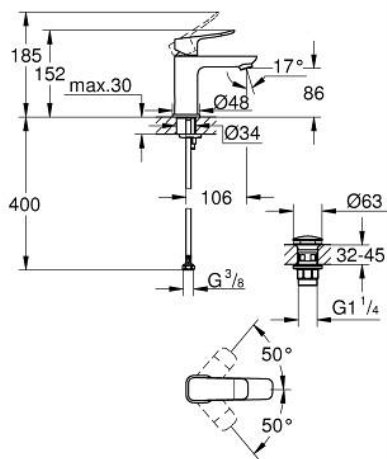

10 185 724 30 **DICE BASIN MIXER 1/2"**
S-SIZE

PRODUCT DESCRIPTION

- Colour: matte black
- single hole installation
- metal lever
- GROHE SilkMove 28 mm ceramic cartridge
- adjustable flow rate limiter
- with temperature limiter
- AquaCalibrator
- maximum flow rate (at 3 bar): 5 l/min
- FastFixation installation system
- includes 3-in-1 installation tool
- smooth body with plastic push open waste set 1 1/4"
- flexible connection hoses

10 185 724 30 **DICE BASIN MIXER 1/2"**
S-SIZE

SPARE PARTS

- 1: lever (Spare part-nr. 1060142430)
 - 2: Cap (Spare part-nr. 465812430)
 - 3: retaining ring (Spare part-nr. 07419000)
 - 4: Cartridge (Spare part-nr. 46580000)
 - 5: Mousseur (Spare part-nr. 481592430)
 - 6: Cubeo Rosette (Spare part-nr. 1060152430)
 - 7: Shank mounting kit (Spare part-nr. 46645000)
 - 8: Waste set with push-open plug (Spare part-nr. 658072430)
 - 9: Mounting wrench (Spare part-nr. 19017000)*
- * Optional accessories