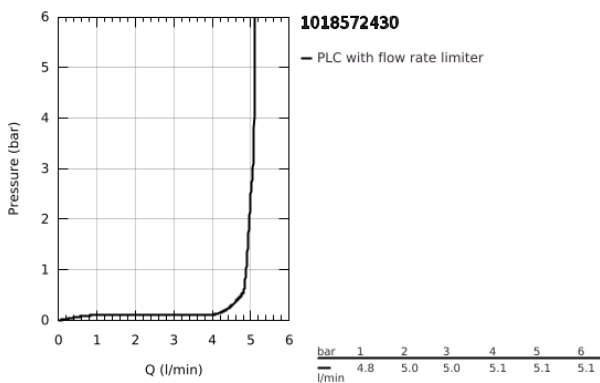

10 185 724 30 **DICE BASIN MIXER 1/2"**  
**S-SIZE**

**PRODUCT DESCRIPTION**

- Colour: matte black
- single hole installation
- metal lever
- GROHE SilkMove 28 mm ceramic cartridge
- adjustable flow rate limiter
- with temperature limiter
- GROHE EcoJoy - less water, perfect flow
- maximum flow rate (at 3 bar): 5 l/min
- GROHE FastFixation installation system
- includes 3-in-1 installation tool
- smooth body with plastic push open waste set 1 1/4"
- flexible connection hoses

10 185 724 30 **DICE BASIN MIXER 1/2"**  
**S-SIZE**

**SPARE PARTS**

- 1: lever (Spare part-nr. 1060142430)
  - 2: Cap (Spare part-nr. 465812430)
  - 3: retaining ring (Spare part-nr. 07419000)
  - 4: Cartridge (Spare part-nr. 46580000)
  - 5: Mousseur (Spare part-nr. 481592430)
  - 6: Cubeo Rosette (Spare part-nr. 1060152430)
  - 7: Shank mounting kit (Spare part-nr. 46645000)
  - 8: Waste set with push-open plug (Spare part-nr. 658072430)
  - 9: Mounting wrench (Spare part-nr. 19017000)\*
- \* Optional accessories