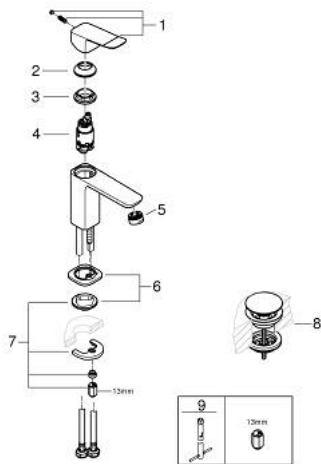

## 10 185 724 30 DICE BASIN MIXER 1/2" S-SIZE

### PRODUCT DESCRIPTION

- Tyc: matte black
- single hole installation
- metal lever
- GROHE SilkMove 28 mm ceramic cartridge
- adjustable flow rate limiter
- with temperature limiter
- GROHE EcoJoy - Less water, perfect flow
- maximum flow rate (at 3 bar): 5 l/min
- GROHE FastFixation installation system
- includes 3-in-1 installation tool
- smooth body with plastic push open waste set 1 1/4"
- flexible connection hoses

10 185 724 30 **DICE BASIN MIXER 1/2"**  
**S-SIZE**

**SPARE PARTS**

- 1: lever (Spare part-nr. 1060142430)
  - 2: Cap (Spare part-nr. 465812430)
  - 3: Fitting ring (Spare part-nr. 07419000)
  - 4: Cartridge (Spare part-nr. 46580000)
  - 5: Mousseur (Spare part-nr. 481592430)
  - 6: Cubeo Rosette (Spare part-nr. 1060152430)
  - 7: Shank mounting kit (Spare part-nr. 46645000)
  - 8: Waste set with push-open plug (Spare part-nr. 658072430)
  - 9: Mounting wrench (Spare part-nr. 19017000)\*
- \* Optional accessories