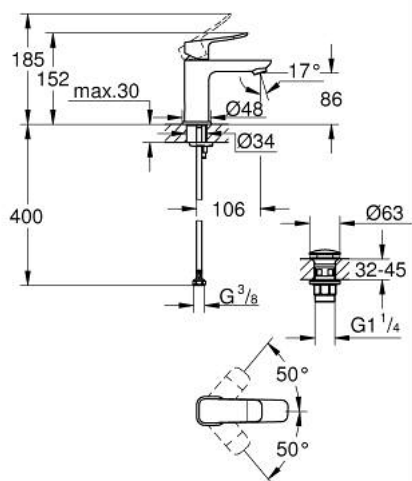

## 10 185 724 30 DICE BASIN MIXER 1/2" S-SIZE

### PRODUCT DESCRIPTION

- Tyc: matte black
- single hole installation
- metal lever
- GROHE SilkMove 28 mm ceramic cartridge
- adjustable flow rate limiter
- with temperature limiter
- GROHE EcoJoy - Less water, perfect flow
- maximum flow rate (at 3 bar): 5 l/min
- GROHE FastFixation installation system
- includes 3-in-1 installation tool
- smooth body with plastic push open waste set 1 1/4"
- flexible connection hoses

10 185 724 30 **DICE BASIN MIXER 1/2"**  
**S-SIZE**

**SPARE PARTS**

- 1: lever (Spare part-nr. 1060142430)
  - 2: Cap (Spare part-nr. 465812430)
  - 3: Fitting ring (Spare part-nr. 07419000)
  - 4: Cartridge (Spare part-nr. 46580000)
  - 5: Mousseur (Spare part-nr. 481592430)
  - 6: Cubeo Rosette (Spare part-nr. 1060152430)
  - 7: Shank mounting kit (Spare part-nr. 46645000)
  - 8: Waste set with push-open plug (Spare part-nr. 658072430)
  - 9: Mounting wrench (Spare part-nr. 19017000)\*
- \* Optional accessories