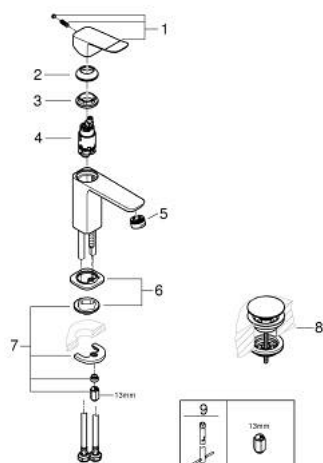

10 185 724 30 **DICE BASIN MIXER 1/2"**
S-SIZE

SPARE PARTS

- 1: lever (Spare part-nr. 1060142430)
 - 2: Cap (Spare part-nr. 465812430)
 - 3: Fitting ring (Spare part-nr. 07419000)
 - 4: Cartridge (Spare part-nr. 46580000)
 - 5: Mousseur (Spare part-nr. 481592430)
 - 6: Cubeo Rosette (Spare part-nr. 1060152430)
 - 7: Shank mounting kit (Spare part-nr. 46645000)
 - 8: Waste set with push-open plug (Spare part-nr. 658072430)
 - 9: Mounting wrench (Spare part-nr. 19017000)*
- * Optional accessories