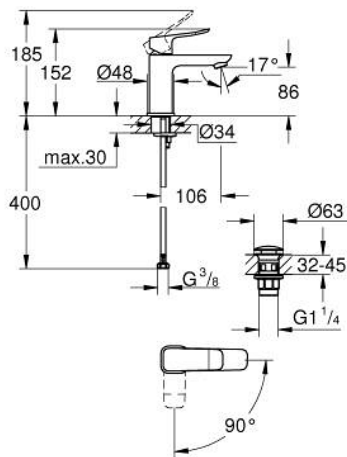

10 186 000 00 **DICE BASIN MIXER 1/2"**  
**S-SIZE**

**PRODUCT DESCRIPTION**

- Colour: chrome
- single hole installation
- metal lever
- GROHE SilkMove 28 mm ceramic cartridge
- OpenCold - cold water flow in mid-lever position
- with temperature limiter
- GROHE LongLife finish
- maximum flow rate (at 3 bar): 3.5 l/min
- Low Flow Rate for exceptional efficiency
- smooth body with push-open waste set 1 1/4"
- flexible connection hoses
- GROHE QuickTool included

10 186 000 00 **DICE BASIN MIXER 1/2"**  
**S-SIZE**

**SPARE PARTS**

- 1: lever (Spare part-nr. 1060190000)
  - 2: Cap (Spare part-nr. 46581000)
  - 3: retaining ring (Spare part-nr. 07419000)
  - 4: cartridge (Spare part-nr. 1150639990)
  - 5: Mousseur (Spare part-nr. 42604000)
  - 6: Cubeo Rosette (Spare part-nr. 1060150000)
  - 7: Shank mounting kit (Spare part-nr. 46249000)
  - 8: Waste set with push-open plug (Spare part-nr. 65807000)
  - 9: Mounting wrench (Spare part-nr. 19017000)\*
- \* Optional accessories