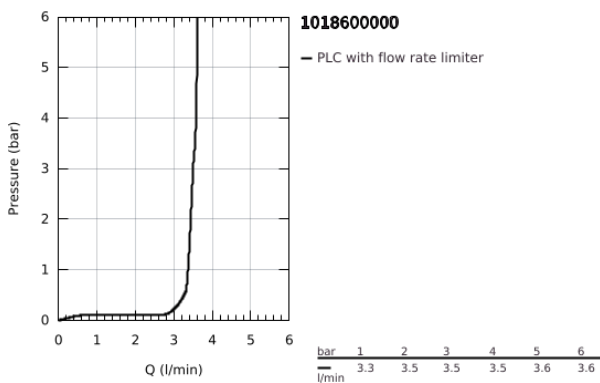

10 186 000 00 **DICE BASIN MIXER 1/2"**  
**S-SIZE**

**PRODUCT DESCRIPTION**

- Colour: chrome
- single hole installation
- metal lever
- GROHE SilkMove 28 mm ceramic cartridge
- OpenCold - cold water flow in mid-lever position
- with temperature limiter
- GROHE LongLife finish
- maximum flow rate (at 3 bar): 3.5 l/min
- Low Flow Rate for exceptional efficiency
- smooth body with push-open waste set 1 1/4"
- flexible connection hoses
- GROHE QuickTool included

10 186 000 00 **DICE BASIN MIXER 1/2"**  
**S-SIZE**

**SPARE PARTS**

- 1: lever (Spare part-nr. 1060190000)
  - 2: Cap (Spare part-nr. 46581000)
  - 3: retaining ring (Spare part-nr. 07419000)
  - 4: cartridge (Spare part-nr. 1150639990)
  - 5: Mousseur (Spare part-nr. 42604000)
  - 6: Cubeo Rosette (Spare part-nr. 1060150000)
  - 7: Shank mounting kit (Spare part-nr. 46249000)
  - 8: Waste set with push-open plug (Spare part-nr. 65807000)
  - 9: Mounting wrench (Spare part-nr. 19017000)\*
- \* Optional accessories