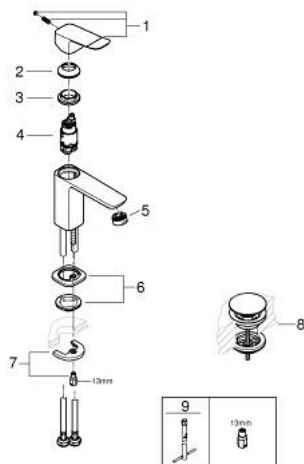

10 186 000 00 **DICE BASIN MIXER 1/2"**  
**S-SIZE**

**PRODUCT DESCRIPTION**

- Colour: chrome
- single hole installation
- metal lever
- GROHE SilkMove 28 mm ceramic cartridge
- OpenCold - cold water flow in mid-lever position
- with temperature limiter
- GROHE LongLife finish
- maximum flow rate (at 3 bar): 3.5 l/min
- Low Flow Rate for exceptional efficiency
- smooth body with push-open waste set 1 1/4"
- flexible connection hoses
- GROHE QuickTool included

10 186 000 00 **DICE BASIN MIXER 1/2"**  
**S-SIZE**

**SPARE PARTS**

- 1: lever (Spare part-nr. 1060190000)
  - 2: Cap (Spare part-nr. 46581000)
  - 3: retaining ring (Spare part-nr. 07419000)
  - 4: cartridge (Spare part-nr. 1150639990)
  - 5: Mousseur (Spare part-nr. 42604000)
  - 6: Cubeo Rosette (Spare part-nr. 1060150000)
  - 7: Shank mounting kit (Spare part-nr. 46249000)
  - 8: Waste set with push-open plug (Spare part-nr. 65807000)
  - 9: Mounting wrench (Spare part-nr. 19017000)\*
- \* Optional accessories