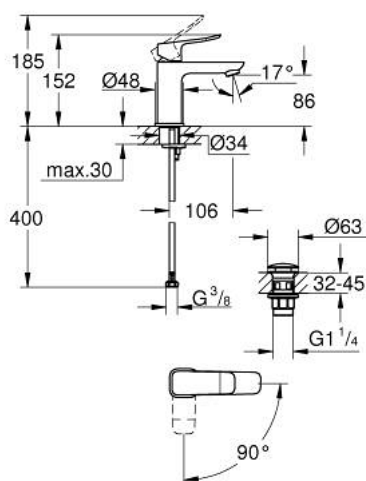

10 186 000 00 **DICE BASIN MIXER 1/2"**
S-SIZE

PRODUCT DESCRIPTION

- Tyc: Chrome
- single hole installation
- metal lever
- GROHE SilkMove 28 mm ceramic cartridge
- OpenCold - cold water flow in mid-lever position
- with temperature limiter
- GROHE LongLife finish
- maximum flow rate (at 3 bar): 3.5 l/min
- Low Flow Rate for exceptional efficiency
- smooth body with push-open waste set 1 1/4"
- flexible connection hoses
- GROHE QuickTool included

10 186 000 00 **DICE BASIN MIXER 1/2"**
S-SIZE

SPARE PARTS

- 1: lever (Spare part-nr. 1060190000)
 - 2: Cap (Spare part-nr. 46581000)
 - 3: Fitting ring (Spare part-nr. 07419000)
 - 4: cartridge (Spare part-nr. 1150639990)
 - 5: Mousseur (Spare part-nr. 42604000)
 - 6: Cubeo Rosette (Spare part-nr. 1060150000)
 - 7: Shank mounting kit (Spare part-nr. 46249000)
 - 8: Waste set with push-open plug (Spare part-nr. 65807000)
 - 9: Mounting wrench (Spare part-nr. 19017000)*
- * Optional accessories