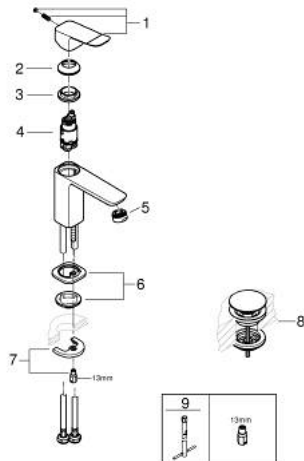

10 186 000 00 **DICE BASIN MIXER 1/2"**
S-SIZE

PRODUCT DESCRIPTION

- Tyc: Chrome
- single hole installation
- metal lever
- GROHE SilkMove 28 mm ceramic cartridge
- OpenCold - cold water flow in mid-lever position
- with temperature limiter
- GROHE LongLife finish
- maximum flow rate (at 3 bar): 3.5 l/min
- Low Flow Rate for exceptional efficiency
- smooth body with push-open waste set 1 1/4"
- flexible connection hoses
- GROHE QuickTool included

10 186 000 00 **DICE BASIN MIXER 1/2"**
S-SIZE

SPARE PARTS

- 1: lever (Spare part-nr. 1060190000)
 - 2: Cap (Spare part-nr. 46581000)
 - 3: Fitting ring (Spare part-nr. 07419000)
 - 4: cartridge (Spare part-nr. 1150639990)
 - 5: Mousseur (Spare part-nr. 42604000)
 - 6: Cubeo Rosette (Spare part-nr. 1060150000)
 - 7: Shank mounting kit (Spare part-nr. 46249000)
 - 8: Waste set with push-open plug (Spare part-nr. 65807000)
 - 9: Mounting wrench (Spare part-nr. 19017000)*
- * Optional accessories