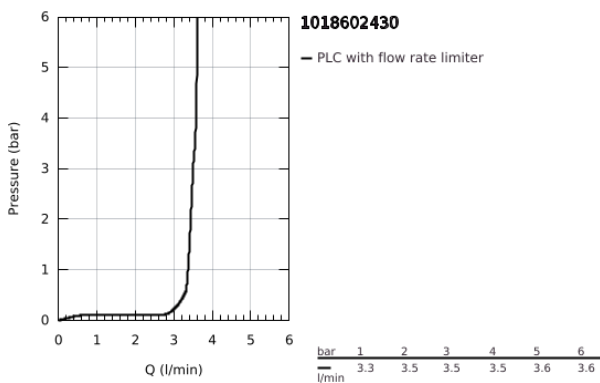

10 186 024 30 **DICE BASIN MIXER 1/2"**  
**S-SIZE**

**PRODUCT DESCRIPTION**

- Colour: matte black
- single hole installation
- metal lever
- GROHE SilkMove 28 mm ceramic cartridge
- OpenCold - cold water flow in mid-lever position
- with temperature limiter
- maximum flow rate (at 3 bar): 3.5 l/min
- Low Flow Rate for exceptional efficiency
- smooth body with push-open waste set 1 1/4"
- flexible connection hoses
- GROHE QuickTool included

10 186 024 30 **DICE BASIN MIXER 1/2"**  
**S-SIZE**

**SPARE PARTS**

- 1: lever (Spare part-nr. 1060192430)
  - 2: Cap (Spare part-nr. 465812430)
  - 3: retaining ring (Spare part-nr. 07419000)
  - 4: cartridge (Spare part-nr. 1150639990)
  - 5: flow control (Spare part-nr. 426042430)
  - 6: Cubeo Rosette (Spare part-nr. 1060152430)
  - 7: Shank mounting kit (Spare part-nr. 46249000)
  - 8: Waste set with push-open plug (Spare part-nr. 658072430)
  - 9: Mounting wrench (Spare part-nr. 19017000)\*
- \* Optional accessories