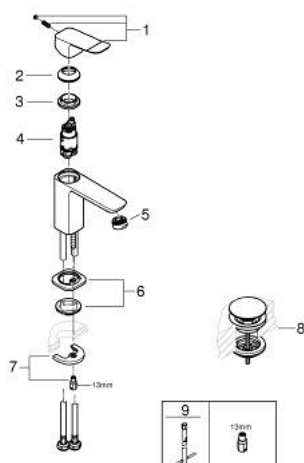

10 186 024 30 **DICE BASIN MIXER 1/2"**  
**S-SIZE**

**PRODUCT DESCRIPTION**

- Colour: matte black
- single hole installation
- metal lever
- GROHE SilkMove 28 mm ceramic cartridge
- OpenCold - cold water flow in mid-lever position
- with temperature limiter
- maximum flow rate (at 3 bar): 3.5 l/min
- Low Flow Rate for exceptional efficiency
- smooth body with push-open waste set 1 1/4"
- flexible connection hoses
- GROHE QuickTool included

10 186 024 30 **DICE BASIN MIXER 1/2"**  
**S-SIZE**

**SPARE PARTS**

- 1: lever (Spare part-nr. 1060192430)
  - 2: Cap (Spare part-nr. 465812430)
  - 3: retaining ring (Spare part-nr. 07419000)
  - 4: cartridge (Spare part-nr. 1150639990)
  - 5: flow control (Spare part-nr. 426042430)
  - 6: Cubeo Rosette (Spare part-nr. 1060152430)
  - 7: Shank mounting kit (Spare part-nr. 46249000)
  - 8: Waste set with push-open plug (Spare part-nr. 658072430)
  - 9: Mounting wrench (Spare part-nr. 19017000)\*
- \* Optional accessories