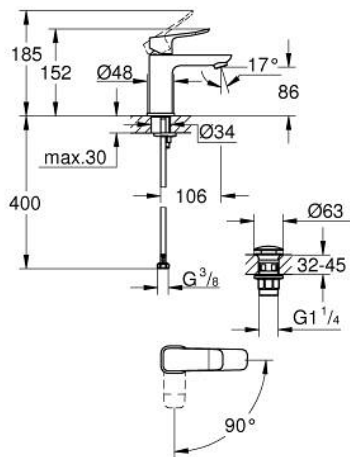

10 186 024 30 **DICE BASIN MIXER 1/2"**  
**S-SIZE**

**PRODUCT DESCRIPTION**

- Colour: matte black
- single hole installation
- metal lever
- GROHE SilkMove 28 mm ceramic cartridge
- OpenCold - cold water flow in mid-lever position
- with temperature limiter
- maximum flow rate (at 3 bar): 3.5 l/min
- Low Flow Rate for exceptional efficiency
- smooth body with push-open waste set 1 1/4"
- flexible connection hoses
- GROHE QuickTool included

10 186 024 30 **DICE BASIN MIXER 1/2"**  
**S-SIZE**

**SPARE PARTS**

- 1: lever (Spare part-nr. 1060192430)
  - 2: Cap (Spare part-nr. 465812430)
  - 3: retaining ring (Spare part-nr. 07419000)
  - 4: cartridge (Spare part-nr. 1150639990)
  - 5: flow control (Spare part-nr. 426042430)
  - 6: Cubeo Rosette (Spare part-nr. 1060152430)
  - 7: Shank mounting kit (Spare part-nr. 46249000)
  - 8: Waste set with push-open plug (Spare part-nr. 658072430)
  - 9: Mounting wrench (Spare part-nr. 19017000)\*
- \* Optional accessories