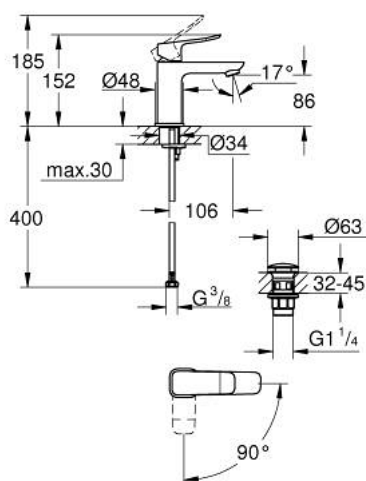

10 186 024 30 **DICE BASIN MIXER 1/2"**
S-SIZE

PRODUCT DESCRIPTION

- Tyc: matte black
- single hole installation
- metal lever
- GROHE SilkMove 28 mm ceramic cartridge
- OpenCold - cold water flow in mid-lever position
- with temperature limiter
- maximum flow rate (at 3 bar): 3.5 l/min
- Low Flow Rate for exceptional efficiency
- smooth body with push-open waste set 1 1/4"
- flexible connection hoses
- GROHE QuickTool included

10 186 024 30 **DICE BASIN MIXER 1/2"**
S-SIZE

SPARE PARTS

- 1: lever (Spare part-nr. 1060192430)
 - 2: Cap (Spare part-nr. 465812430)
 - 3: Fitting ring (Spare part-nr. 07419000)
 - 4: cartridge (Spare part-nr. 1150639990)
 - 5: flow control (Spare part-nr. 426042430)
 - 6: Cubeo Rosette (Spare part-nr. 1060152430)
 - 7: Shank mounting kit (Spare part-nr. 46249000)
 - 8: Waste set with push-open plug (Spare part-nr. 658072430)
 - 9: Mounting wrench (Spare part-nr. 19017000)*
- * Optional accessories