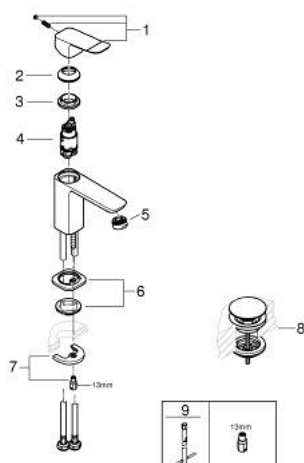

10 186 024 30 **DICE BASIN MIXER 1/2"**
S-SIZE

PRODUCT DESCRIPTION

- Tyc: matte black
- single hole installation
- metal lever
- GROHE SilkMove 28 mm ceramic cartridge
- OpenCold - cold water flow in mid-lever position
- with temperature limiter
- maximum flow rate (at 3 bar): 3.5 l/min
- Low Flow Rate for exceptional efficiency
- smooth body with push-open waste set 1 1/4"
- flexible connection hoses
- GROHE QuickTool included

10 186 024 30 **DICE BASIN MIXER 1/2"**
S-SIZE

SPARE PARTS

- 1: lever (Spare part-nr. 1060192430)
 - 2: Cap (Spare part-nr. 465812430)
 - 3: Fitting ring (Spare part-nr. 07419000)
 - 4: cartridge (Spare part-nr. 1150639990)
 - 5: flow control (Spare part-nr. 426042430)
 - 6: Cubeo Rosette (Spare part-nr. 1060152430)
 - 7: Shank mounting kit (Spare part-nr. 46249000)
 - 8: Waste set with push-open plug (Spare part-nr. 658072430)
 - 9: Mounting wrench (Spare part-nr. 19017000)*
- * Optional accessories