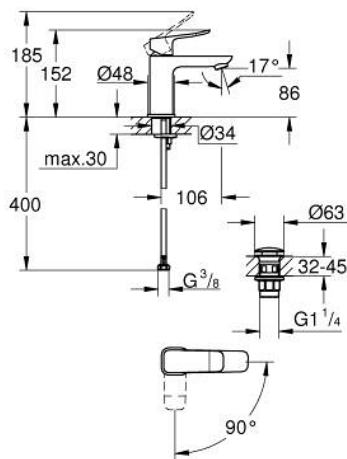

10 186 100 00 **DICE BASIN MIXER 1/2"**
S-SIZE

PRODUCT DESCRIPTION

- Colour: chrome
- single hole installation
- metal lever
- GROHE SilkMove 28 mm ceramic cartridge
- EcoMode - cold water flow in mid-lever position saves energy
- adjustable flow rate limiter
- with temperature limiter
- GROHE LongLife finish
- GROHE EcoJoy - less water, perfect flow
- maximum flow rate (at 3 bar): 5 l/min
- GROHE FastFixation installation system
- GROHE QuickTool included
- smooth body with plastic push open waste set 1 1/4"
- flexible connection hoses

10 186 100 00 **DICE BASIN MIXER 1/2"**
S-SIZE

SPARE PARTS

- 1: lever (Spare part-nr. 1060190000)
 - 2: Cap (Spare part-nr. 46581000)
 - 3: retaining ring (Spare part-nr. 07419000)
 - 4: Cubeo Cartridge (Spare part-nr. 1060179990)
 - 5: Mousseur (Spare part-nr. 48159000)
 - 6: Cubeo Rosette (Spare part-nr. 1060150000)
 - 7: Shank mounting kit (Spare part-nr. 46249000)
 - 8: Waste set with push-open plug (Spare part-nr. 65807000)
 - 9: Mounting wrench (Spare part-nr. 19017000)*
- * Optional accessories