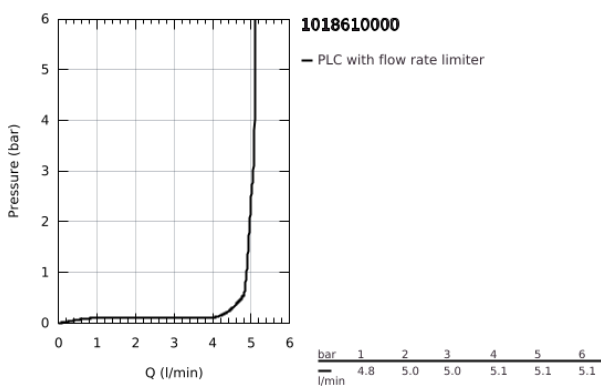

10 186 100 00 **DICE BASIN MIXER 1/2"**
S-SIZE

PRODUCT DESCRIPTION

- Colour: chrome
- single hole installation
- metal lever
- GROHE SilkMove 28 mm ceramic cartridge
- EcoMode - cold water flow in mid-lever position saves energy
- adjustable flow rate limiter
- with temperature limiter
- GROHE LongLife finish
- GROHE EcoJoy - less water, perfect flow
- maximum flow rate (at 3 bar): 5 l/min
- GROHE FastFixation installation system
- GROHE QuickTool included
- smooth body with plastic push open waste set 1 1/4"
- flexible connection hoses

10 186 100 00 **DICE BASIN MIXER 1/2"**
S-SIZE

SPARE PARTS

- 1: lever (Spare part-nr. 1060190000)
 - 2: Cap (Spare part-nr. 46581000)
 - 3: retaining ring (Spare part-nr. 07419000)
 - 4: Cubeo Cartridge (Spare part-nr. 1060179990)
 - 5: Mousseur (Spare part-nr. 48159000)
 - 6: Cubeo Rosette (Spare part-nr. 1060150000)
 - 7: Shank mounting kit (Spare part-nr. 46249000)
 - 8: Waste set with push-open plug (Spare part-nr. 65807000)
 - 9: Mounting wrench (Spare part-nr. 19017000)*
- * Optional accessories