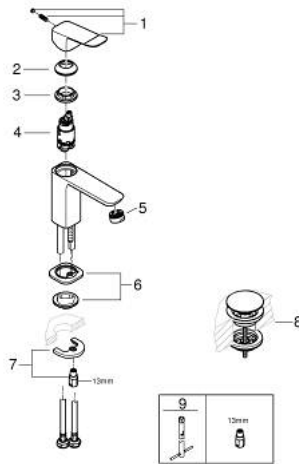

10 186 100 00 **DICE BASIN MIXER 1/2"**
S-SIZE

PRODUCT DESCRIPTION

- Colour: chrome
- single hole installation
- metal lever
- GROHE SilkMove 28 mm ceramic cartridge
- EcoMode - cold water flow in mid-lever position saves energy
- adjustable flow rate limiter
- with temperature limiter
- GROHE LongLife finish
- GROHE EcoJoy - less water, perfect flow
- maximum flow rate (at 3 bar): 5 l/min
- GROHE FastFixation installation system
- GROHE QuickTool included
- smooth body with plastic push open waste set 1 1/4"
- flexible connection hoses

10 186 100 00 **DICE BASIN MIXER 1/2"**
S-SIZE

SPARE PARTS

- 1: lever (Spare part-nr. 1060190000)
 - 2: Cap (Spare part-nr. 46581000)
 - 3: retaining ring (Spare part-nr. 07419000)
 - 4: Cubeo Cartridge (Spare part-nr. 1060179990)
 - 5: Mousseur (Spare part-nr. 48159000)
 - 6: Cubeo Rosette (Spare part-nr. 1060150000)
 - 7: Shank mounting kit (Spare part-nr. 46249000)
 - 8: Waste set with push-open plug (Spare part-nr. 65807000)
 - 9: Mounting wrench (Spare part-nr. 19017000)*
- * Optional accessories